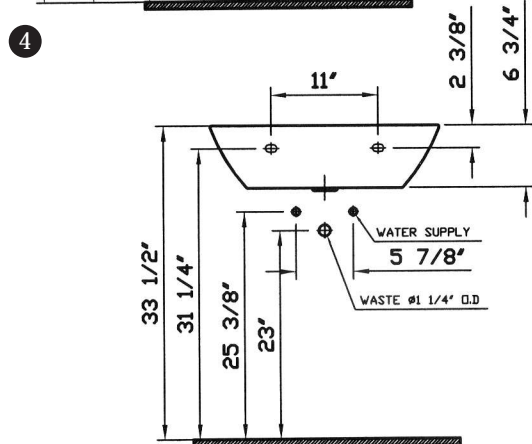

Description	: Nuova Pedestal Lavatory
Model Numbers	: 5022-XXX-0001 Single-hole faucet drilling 5022-XXX-0030 4" faucet drilling 5022-XXX-0033 8" faucet drilling
Compatible Items	: 5029-XXX-0156 Pedestal Base 5029-XXX-0411 Pedestal Base (compatible with accessories) 5028-XXX-0156 Trap Cover 424390 Metal Basket (cotton cover included) 424391 Cotton Shelf 424392 Metal Bars
Size	: 23 5/8" x 18 3/4"
Height	: 32 1/8"
Depth	: 5 1/8"
Waste	: Ø1 1/4" O.D.
Shipping Weight	: 5022 : 37 lbs. 5029 : 44 lbs. 5028 : 20 lbs.
Shipping Dimensions	: 5022 : 9 1/8" W x 24 3/8" L x 21 5/8" H 5029 : 10" W x 28 3/8" L x 12" H 5028 : 10 7/8" W x 17 7/8" L x 14 1/8" H
Installation Guide	: VitrA Guide # 312850
Included Components	: Lavatory installation kit (312090) Vitrafix trap cover installation kit (424004) 5029-XXX-0411 Pedestal installation kit (424440)
Material	: Vitreous china
Colors	: 003 White 017 Bone, 068 Biscuit (Basic Colors) 001 Edelweiss, 070 Black (Special Colors) "XXX" indicates the color
Warranty	: 10 year limited warranty

Notes:

- DIMENSIONS SHOWN FOR THE LOCATION OF THE SUPPLY IS SUGGESTED.
- INSTALLATION INSTRUCTIONS SUPPLIED WITH THE LAVATORY.
- FITTINGS ARE NOT INCLUDED
- PROVIDE SUITABLE REINFORCEMENT FOR ALL WALL SUPPORTS.

IMPORTANT: Dimensions of fixtures are nominal and may vary within the range of tolerances. These measurements may be subject to change. No responsibility is assumed for the use of superseded or voided pages.