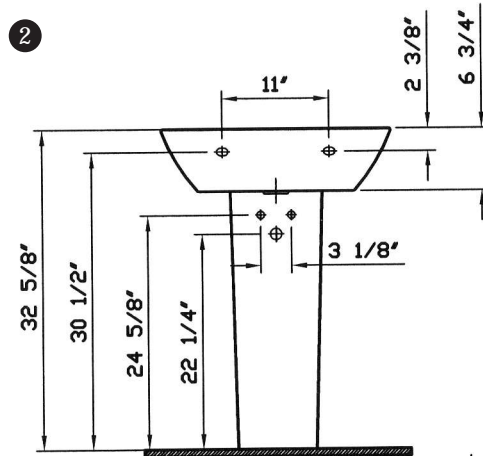

Description	: Nuova Pedestal Lavatory
Model Numbers	: 5022-XXX-0001 Single-hole faucet drilling 5022-XXX-0030 4" faucet drilling 5022-XXX-0033 8" faucet drilling
Compatible Items	: 5029-XXX-0156 Pedestal Base 5029-XXX-0411 Pedestal Base (compatible with accessories) 5028-XXX-0156 Trap Cover 424390 Metal Basket (cotton cover included) 424391 Cotton Shelf 424392 Metal Bars
Size	: 23 5/8" x 18 3/4"
Height	: 32 1/8"
Depth	: 5 1/8"
Waste	: Ø1 1/4" O.D.
Shipping Weight	: 5022 : 37 lbs. 5029 : 44 lbs. 5028 : 20 lbs.
Shipping Dimensions	: 5022 : 9 1/8" W x 24 3/8" L x 21 5/8" H 5029 : 10" W x 28 3/8" L x 12" H 5028 : 10 7/8" W x 17 7/8" L x 14 1/8" H
Installation Guide	: VitrA Guide # 312850
Included Components	: Lavatory installation kit (312090) Vitrafix trap cover installation kit (424004) 5029-XXX-0411 Pedestal installation kit (424440)
Material	: Vitreous china
Colors	: 003 White 017 Bone, 068 Biscuit (Basic Colors) 001 Edelweiss, 070 Black (Special Colors) "XXX" indicates the color
Warranty	: 10 year limited warranty

Notes:

- DIMENSIONS SHOWN FOR THE LOCATION OF THE SUPPLY IS SUGGESTED.
- INSTALLATION INSTRUCTIONS SUPPLIED WITH THE LAVATORY.
- FITTINGS ARE NOT INCLUDED
- PROVIDE SUITABLE REINFORCEMENT FOR ALL WALL SUPPORTS.

IMPORTANT: Dimensions of fixtures are nominal and may vary within the range of tolerances. These measurements may be subject to change. No responsibility is assumed for the use of superseded or voided pages.