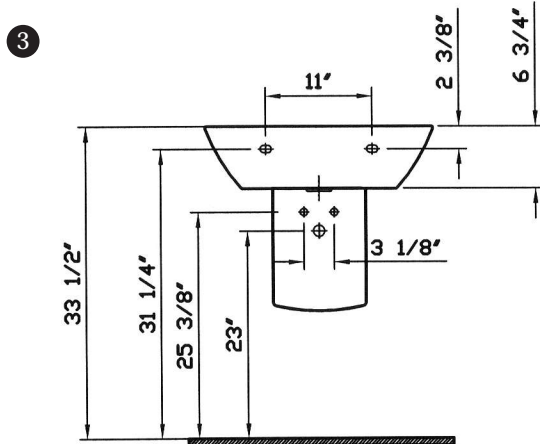

Description	: Nuova Pedestal Lavatory
Model Numbers	: 5022-XXX-0001 Single-hole faucet drilling 5022-XXX-0030 4" faucet drilling 5022-XXX-0033 8" faucet drilling
Compatible Items	: 5029-XXX-0156 Pedestal Base 5029-XXX-0411 Pedestal Base (compatible with accessories) 5028-XXX-0156 Trap Cover 424390 Metal Basket (cotton cover included) 424391 Cotton Shelf 424392 Metal Bars
Size	: 23 5/8" x 18 3/4"
Height	: 32 1/8"
Depth	: 5 1/8"
Waste	: Ø1 1/4" O.D.
Shipping Weight	: 5022 : 37 lbs. 5029 : 44 lbs. 5028 : 20 lbs.
Shipping Dimensions	: 5022 : 9 1/8" W x 24 3/8" L x 21 5/8" H 5029 : 10" W x 28 3/8" L x 12" H 5028 : 10 7/8" W x 17 7/8" L x 14 1/8" H
Installation Guide	: VitrA Guide # 312850
Included Components	: Lavatory installation kit (312090) Vitrafix trap cover installation kit (424004) 5029-XXX-0411 Pedestal installation kit (424440)
Material	: Vitreous china
Colors	: 003 White 017 Bone, 068 Biscuit (Basic Colors) 001 Edelweiss, 070 Black (Special Colors) "XXX" indicates the color
Warranty	: 10 year limited warranty

Notes:

- DIMENSIONS SHOWN FOR THE LOCATION OF THE SUPPLY IS SUGGESTED.
- INSTALLATION INSTRUCTIONS SUPPLIED WITH THE LAVATORY.
- FITTINGS ARE NOT INCLUDED
- PROVIDE SUITABLE REINFORCEMENT FOR ALL WALL SUPPORTS.

IMPORTANT: Dimensions of fixtures are nominal and may vary within the range of tolerances. These measurements may be subject to change. No responsibility is assumed for the use of superseded or voided pages.