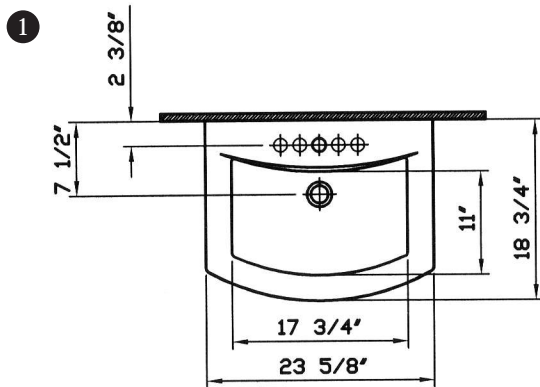

Description	: Nuova Pedestal Lavatory
Model Numbers	: 5022-XXX-0001 Single-hole faucet drilling 5022-XXX-0030 4" faucet drilling 5022-XXX-0033 8" faucet drilling
Compatible Items	: 5029-XXX-0156 Pedestal Base 5029-XXX-0411 Pedestal Base (compatible with accessories) 5028-XXX-0156 Trap Cover 424390 Metal Basket (cotton cover included) 424391 Cotton Shelf 424392 Metal Bars
Size	: 23 5/8" x 18 3/4"
Height	: 32 1/8"
Depth	: 5 1/8"
Waste	: Ø1 1/4" O.D.
Shipping Weight	: 5022 : 37 lbs. 5029 : 44 lbs. 5028 : 20 lbs.
Shipping Dimensions	: 5022 : 9 1/8" W x 24 3/8" L x 21 5/8" H 5029 : 10" W x 28 3/8" L x 12" H 5028 : 10 7/8" W x 17 7/8" L x 14 1/8" H
Installation Guide	: VitrA Guide # 312850
Included Components	: Lavatory installation kit (312090) Vitrafix trap cover installation kit (424004) 5029-XXX-0411 Pedestal installation kit (424440)
Material	: Vitreous china
Colors	: 003 White 017 Bone, 068 Biscuit (Basic Colors) 001 Edelweiss, 070 Black (Special Colors) "XXX" indicates the color
Warranty	: 10 year limited warranty

Notes:

- DIMENSIONS SHOWN FOR THE LOCATION OF THE SUPPLY IS SUGGESTED.
- INSTALLATION INSTRUCTIONS SUPPLIED WITH THE LAVATORY.
- FITTINGS ARE NOT INCLUDED
- PROVIDE SUITABLE REINFORCEMENT FOR ALL WALL SUPPORTS.

IMPORTANT: Dimensions of fixtures are nominal and may vary within the range of tolerances. These measurements may be subject to change. No responsibility is assumed for the use of superseded or voided pages.