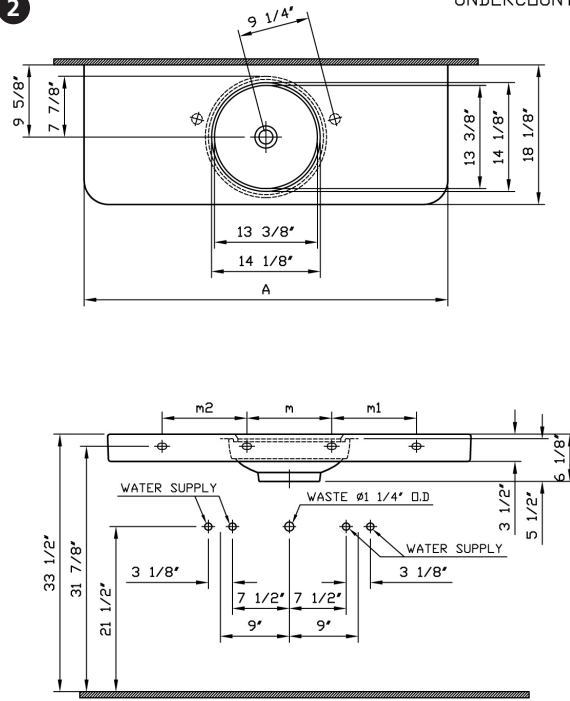

Water Jewels

VitraA

Description : 15" x 15" Ceramic Counter for CounterWare
Code : 4334
Size : 15 3/4" x 15 3/4"
Height : 33 1/2"
Depth : 4 3/8"
Waste : Ø1 1/4" O. D.
Shipping Weight : 12.3 lbs
Shipping Dimensions : 17 3/4"W x 17 3/4"L x 8 7/8"H
Installation Guide : #310215
Material : Fine Fire Clay
Colors : 4334B003-0018 White
 4334B043-0018 Terracotta-Cobalt Blue
 4334B070-0018 Black
 4334B049-0018 Terracotta-Turquoise
 4334B471-0018 Platinum (platinum glaze is applied onto white ceramic product with second firing)
Warranty : 10 year limited warranty

1

UNDERCOUNTER

2

UNDERCOUNTER

	A	n	m1	m2
4360	23 5/8"	11"	—	—
4362	31 1/2"	11"	—	—
4364	39 3/8"	11"	9 5/8"	9 5/8"
4366	47 1/4"	11"	11"	11"

Notes:
 • DIMENSIONS SHOWN FOR THE LOCATION OF THE SUPPLY IS SUGGESTED.
 • INSTALLATION INSTRUCTIONS SUPPLIED WITH THE TOILET.

IMPORTANT: Dimensions of fixtures are nominal and may vary within the range of tolerances established by ASME Standard A 112.19.2, CSA Standard B45. These measurements may be subject to change. No responsibility is assumed for the use of superseded or voided pages.