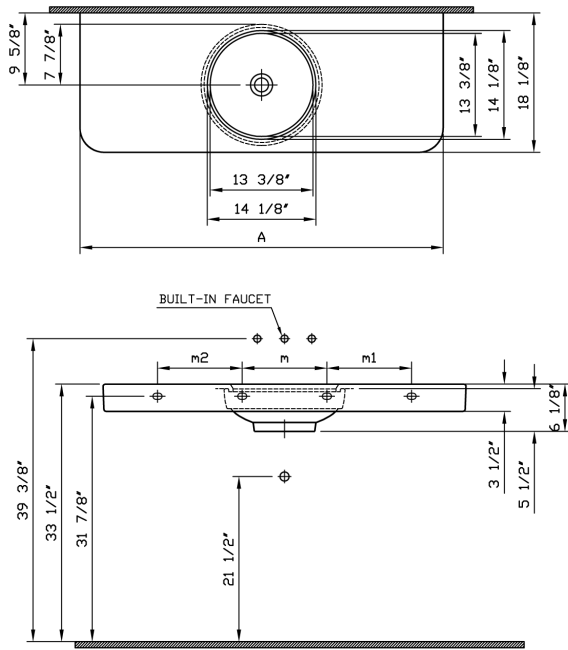

Water Jewels

VitraA

Description : 15" x 15" Ceramic Counter for CounterWare
Code : 4334
Size : 15 3/4" x 15 3/4"
Height : 33 1/2"
Depth : 4 3/8"
Waste : Ø1 1/4" O. D.
Shipping Weight : 12.3 lbs
Shipping Dimensions : 17 3/4"W x 17 3/4"L x 8 7/8"H
Installation Guide : #310215
Material : Fine Fire Clay
Colors : 4334B003-0018 White
 4334B043-0018 Terracotta-Cobalt Blue
 4334B070-0018 Black
 4334B049-0018 Terracotta-Turquoise
 4334B471-0018 Platinum (platinum glaze is applied onto white ceramic product with second firing)
Warranty : 10 year limited warranty

1

UNDERCOUNTER

2

UNDERCOUNTER

	A	n	m1	m2
4360	23 5/8"	11"	—	—
4362	31 1/2"	11"	—	—
4364	39 3/8"	11"	9 5/8"	9 5/8"
4366	47 1/4"	11"	11"	11"

Notes:
 • DIMENSIONS SHOWN FOR THE LOCATION OF THE SUPPLY IS SUGGESTED.
 • INSTALLATION INSTRUCTIONS SUPPLIED WITH THE TOILET.

IMPORTANT: Dimensions of fixtures are nominal and may vary within the range of tolerances established by ASME Standard A 112.19.2, CSA Standard B45. These measurements may be subject to change. No responsibility is assumed for the use of superseded or voided pages.