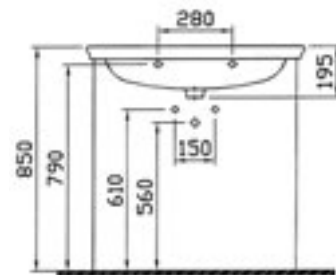

## serenada

4166-xxx-0001 Cloak-room basin, 45 cm  
4168-xxx-0156 Pedestal

4167-xxx-0001 Washbasin, 60 cm  
4168-xxx-0156 Pedestal

4218-xxx-0001 Washbasin, 69 cm  
4168-xxx-0156 Pedestal

4169-xxx-001 Vanity basin, 81 cm  
(without washbasin unit)

4165-xxx-0013 Countertop basin, 56 cm