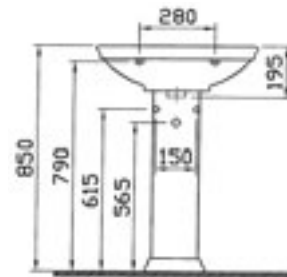

## serenada

4166-xxx-0001 Cloak-room basin, 45 cm  
4168-xxx-0156 Pedestal

4167-xxx-0001 Washbasin, 60 cm  
4168-xxx-0156 Pedestal

4218-xxx-0001 Washbasin, 69 cm  
4168-xxx-0156 Pedestal

4169-xxx-001 Vanity basin, 81 cm  
(without washbasin unit)

4165-xxx-0013 Countertop basin, 56 cm