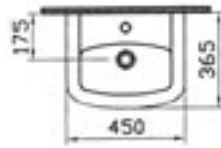

## serenada

4166-xxx-0001 Cloak-room basin, 45 cm  
4168-xxx-0156 Pedestal

4167-xxx-0001 Washbasin, 60 cm  
4168-xxx-0156 Pedestal

4218-xxx-0001 Washbasin, 69 cm  
4168-xxx-0156 Pedestal

4169-xxx-001 Vanity basin, 81 cm  
(without washbasin unit)

4165-xxx-0013 Countertop basin, 56 cm