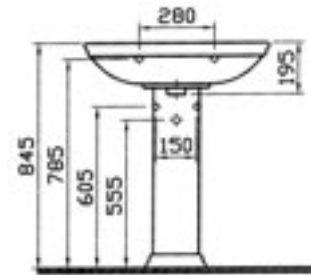

## serenada

4166-xxx-0001 Cloak-room basin, 45 cm  
4168-xxx-0156 Pedestal

4167-xxx-0001 Washbasin, 60 cm  
4168-xxx-0156 Pedestal

4218-xxx-0001 Washbasin, 69 cm  
4168-xxx-0156 Pedestal

4169-xxx-001 Vanity basin, 81 cm  
(without washbasin unit)

4165-xxx-0013 Countertop basin, 56 cm