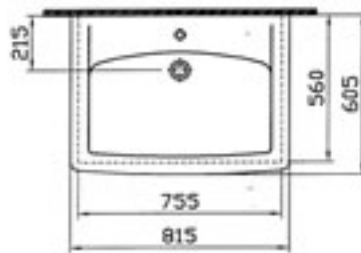

## serenada

4166-xxx-0001 Cloak-room basin, 45 cm  
4168-xxx-0156 Pedestal

4167-xxx-0001 Washbasin, 60 cm  
4168-xxx-0156 Pedestal

4218-xxx-0001 Washbasin, 69 cm  
4168-xxx-0156 Pedestal

4169-xxx-001 Vanity basin, 81 cm  
(without washbasin unit)

4165-xxx-0013 Countertop basin, 56 cm