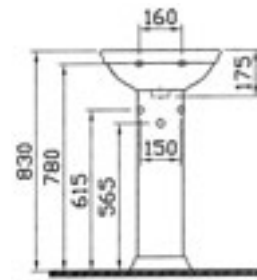

## serenada

4166-xxx-0001 Cloak-room basin, 45 cm  
4168-xxx-0156 Pedestal

4167-xxx-0001 Washbasin, 60 cm  
4168-xxx-0156 Pedestal

4218-xxx-0001 Washbasin, 69 cm  
4168-xxx-0156 Pedestal

4169-xxx-001 Vanity basin, 81 cm  
(without washbasin unit)

4165-xxx-0013 Countertop basin, 56 cm