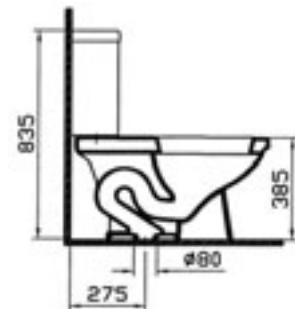

mona

- 4008-xxx-0001 Vanity basin 100 cm
- 4008-xxx-0409 Vanity basin 100 cm (compatible with the furniture)
- 4009-xxx-0156 Pedestal

- 4061-xxx-0420 Semi-recessed basin, 55 cm

- 4014-xxx-0075 Close-coupled WC pan
- 4015-xxx-0433 Cistern with push button (back inlet)
- 4015-xxx-0107 Cistern with push button (bottom inlet)
- 30-xxx-001 Toilet seat

- 4117-xxx-0075 Close-coupled WC pan (elongated, symphonic)
- 4015-xxx-5135 Cistern (cistern mechanism included)
- 36-xxx-001 Toilet seat

- 4062-xxx-0075 Back to wall WC pan
- 30-xxx-001 Toilet seat