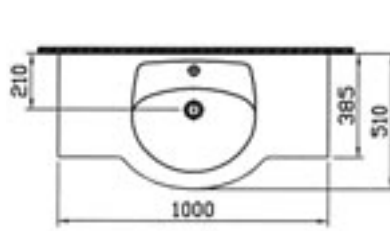

mona

- 4008-xxx-0001 Vanity basin 100 cm
- 4008-xxx-0409 Vanity basin 100 cm (compatible with the furniture)
- 4009-xxx-0156 Pedestal

- 4061-xxx-0420 Semi-recessed basin, 55 cm

- 4014-xxx-0075 Close-coupled WC pan
- 4015-xxx-0433 Cistern with push button (back inlet)
- 4015-xxx-0107 Cistern with push button (bottom inlet)
- 30-xxx-001 Toilet seat

- 4117-xxx-0075 Close-coupled WC pan (elongated, symphonic)
- 4015-xxx-5135 Cistern (cistern mechanism included)
- 36-xxx-001 Toilet seat

- 4062-xxx-0075 Back to wall WC pan
- 30-xxx-001 Toilet seat