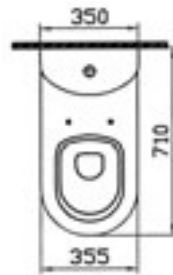

mona

- 4008-xxx-0001 Vanity basin 100 cm
- 4008-xxx-0409 Vanity basin 100 cm (compatible with the furniture)
- 4009-xxx-0156 Pedestal

- 4061-xxx-0420 Semi-recessed basin, 55 cm

- 4014-xxx-0075 Close-coupled WC pan
- 4015-xxx-0433 Cistern with push button (back inlet)
- 4015-xxx-0107 Cistern with push button (bottom inlet)
- 30-xxx-001 Toilet seat

- 4117-xxx-0075 Close-coupled WC pan (elongated, symphonic)
- 4015-xxx-5135 Cistern (cistern mechanism included)
- 36-xxx-001 Toilet seat

- 4062-xxx-0075 Back to wall WC pan
- 30-xxx-001 Toilet seat