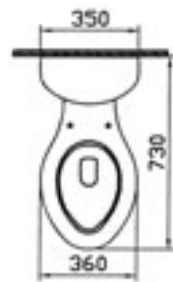

mona

- 4008-xxx-0001 Vanity basin 100 cm
- 4008-xxx-0409 Vanity basin 100 cm (compatible with the furniture)
- 4009-xxx-0156 Pedestal

- 4061-xxx-0420 Semi-recessed basin, 55 cm

- 4014-xxx-0075 Close-coupled WC pan
- 4015-xxx-0433 Cistern with push button (back inlet)
- 4015-xxx-0107 Cistern with push button (bottom inlet)
- 30-xxx-001 Toilet seat

- 4117-xxx-0075 Close-coupled WC pan (elongated, symphonic)
- 4015-xxx-5135 Cistern (cistern mechanism included)
- 36-xxx-001 Toilet seat

- 4062-xxx-0075 Back to wall WC pan
- 30-xxx-001 Toilet seat