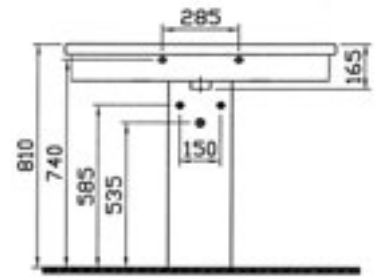

mona

- 4008-xxx-0001 Vanity basin 100 cm
- 4008-xxx-0409 Vanity basin 100 cm (compatible with the furniture)
- 4009-xxx-0156 Pedestal

- 4061-xxx-0420 Semi-recessed basin, 55 cm

- 4014-xxx-0075 Close-coupled WC pan
- 4015-xxx-0433 Cistern with push button (back inlet)
- 4015-xxx-0107 Cistern with push button (bottom inlet)
- 30-xxx-001 Toilet seat

- 4117-xxx-0075 Close-coupled WC pan (elongated, symphonic)
- 4015-xxx-5135 Cistern (cistern mechanism included)
- 36-xxx-001 Toilet seat

- 4062-xxx-0075 Back to wall WC pan
- 30-xxx-001 Toilet seat