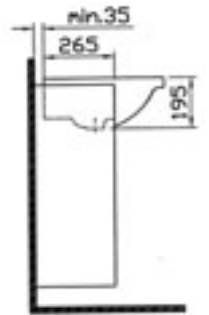

mona

- 4008-xxx-0001 Vanity basin 100 cm
- 4008-xxx-0409 Vanity basin 100 cm (compatible with the furniture)
- 4009-xxx-0156 Pedestal

- 4061-xxx-0420 Semi-recessed basin, 55 cm

- 4014-xxx-0075 Close-coupled WC pan
- 4015-xxx-0433 Cistern with push button (back inlet)
- 4015-xxx-0107 Cistern with push button (bottom inlet)
- 30-xxx-001 Toilet seat

- 4117-xxx-0075 Close-coupled WC pan (elongated, symphonic)
- 4015-xxx-5135 Cistern (cistern mechanism included)
- 36-xxx-001 Toilet seat

- 4062-xxx-0075 Back to wall WC pan
- 30-xxx-001 Toilet seat