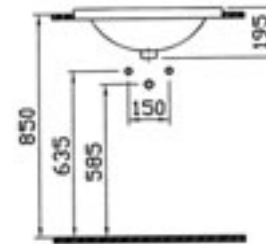

mona

- 4008-xxx-0001 Vanity basin 100 cm
- 4008-xxx-0409 Vanity basin 100 cm (compatible with the furniture)
- 4009-xxx-0156 Pedestal

- 4061-xxx-0420 Semi-recessed basin, 55 cm

- 4014-xxx-0075 Close-coupled WC pan
- 4015-xxx-0433 Cistern with push button (back inlet)
- 4015-xxx-0107 Cistern with push button (bottom inlet)
- 30-xxx-001 Toilet seat

- 4117-xxx-0075 Close-coupled WC pan (elongated, symphonic)
- 4015-xxx-5135 Cistern (cistern mechanism included)
- 36-xxx-001 Toilet seat

- 4062-xxx-0075 Back to wall WC pan
- 30-xxx-001 Toilet seat