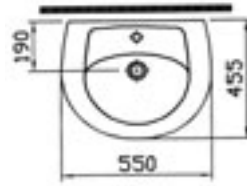

mona

- 4008-xxx-0001 Vanity basin 100 cm
- 4008-xxx-0409 Vanity basin 100 cm (compatible with the furniture)
- 4009-xxx-0156 Pedestal

- 4061-xxx-0420 Semi-recessed basin, 55 cm

- 4014-xxx-0075 Close-coupled WC pan
- 4015-xxx-0433 Cistern with push button (back inlet)
- 4015-xxx-0107 Cistern with push button (bottom inlet)
- 30-xxx-001 Toilet seat