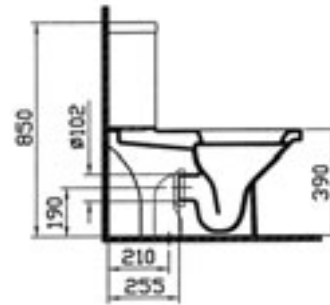

mona

- 4008-xxx-0001 Vanity basin 100 cm
- 4008-xxx-0409 Vanity basin 100 cm (compatible with the furniture)
- 4009-xxx-0156 Pedestal

- 4061-xxx-0420 Semi-recessed basin, 55 cm

- 4014-xxx-0075 Close-coupled WC pan
- 4015-xxx-0433 Cistern with push button (back inlet)
- 4015-xxx-0107 Cistern with push button (bottom inlet)
- 30-xxx-001 Toilet seat

- 4117-xxx-0075 Close-coupled WC pan (elongated, symphonic)
- 4015-xxx-5135 Cistern (cistern mechanism included)
- 36-xxx-001 Toilet seat

- 4062-xxx-0075 Back to wall WC pan
- 30-xxx-001 Toilet seat