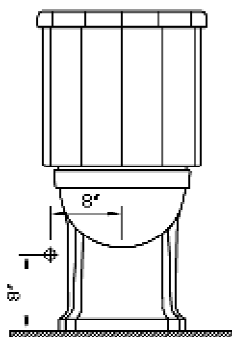

<b>Description</b>	:	Epoca Two-pieces HET with V <sup>3</sup> Flushing Technology, Extended Height Elongated Bowl, Concealed trapway
<b>Model Number</b>	:	4032-XXX-0101
<b>Compatible item</b>	:	6514-XXX-5298 Tank complete with fittings and chrome plated metal trim lever 6514-XXX-5299 Tank complete with fittings and chrome plated metal trim lever (styrofoam lined) 36-XXX-002 Toilet Seat (elongated) 44-XXX-009 Soft Closing Toilet Seat (elongated)
<b>Water Consumption</b>	:	1.28 GPF
<b>Water Surface</b>	:	7 1/2" x 5 1/4"
<b>Water Depth From Rim</b>	:	7 1/4"
<b>Rough-In</b>	:	12"
<b>Minimum Water Pressure</b>	:	20 psi.
<b>Trap Diameter</b>	:	Fully glazed 2" ball pass trapway with 2" diameter
<b>Trap Seal Depth</b>	:	2 1/8"
<b>Shipping Weight</b>	:	4032 : 86 lbs. 6514 : 48 lbs.
<b>Shipping Dimensions</b>	:	4032 : 15 1/8"W x 27 3/8"L x 18 1/8"H 6514 : 9 5/8"W x 18 3/4"L x 19 5/8"H
<b>Installation Guide</b>	:	Vitra Guide # 310129
<b>Included Components</b>	:	Tank fittings, Spring # 311149
<b>Material</b>	:	Vitreous china
<b>Colors</b>	:	003 White, 017 Bone, 068 Biscuit (Basic colors) "XXX" indicates the color.
<b>Standards</b>	:	ASME A 112.19.2, CSA B45
<b>Warranty</b>	:	10 year limited warranty

1

2

3

**Notes:**

- DIMENSIONS SHOWN FOR THE LOCATION OF THE SUPPLY IS SUGGESTED.
- INSTALLATION INSTRUCTIONS SUPPLIED WITH THE TOILET.

**IMPORTANT:** Dimensions of fixtures are nominal and may vary within the range of tolerances established by ASME Standard A 112.19.2, CSA Standard B45. These measurements may be subject to change. No responsibility is assumed for the use of superseded or voided pages.