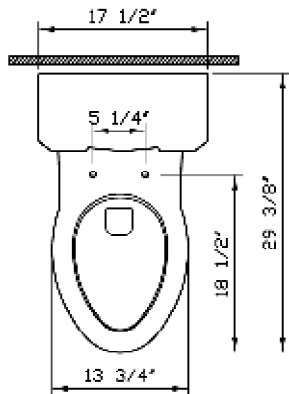

<b>Description</b>	:	Epoca Two-pieces HET with V <sup>3</sup> Flushing Technology, Extended Height Elongated Bowl, Concealed trapway
<b>Model Number</b>	:	4032-XXX-0101
<b>Compatible item</b>	:	6514-XXX-5298 Tank complete with fittings and chrome plated metal trim lever 6514-XXX-5299 Tank complete with fittings and chrome plated metal trim lever (styrofoam lined) 36-XXX-002 Toilet Seat (elongated) 44-XXX-009 Soft Closing Toilet Seat (elongated)
<b>Water Consumption</b>	:	1.28 GPF
<b>Water Surface</b>	:	7 1/2" x 5 1/4"
<b>Water Depth From Rim</b>	:	7 1/4"
<b>Rough-In</b>	:	12"
<b>Minimum Water Pressure</b>	:	20 psi.
<b>Trap Diameter</b>	:	Fully glazed 2" ball pass trapway with 2" diameter
<b>Trap Seal Depth</b>	:	2 1/8"
<b>Shipping Weight</b>	:	4032 : 86 lbs. 6514 : 48 lbs.
<b>Shipping Dimensions</b>	:	4032 : 15 1/8"W x 27 3/8"L x 18 1/8"H 6514 : 9 5/8"W x 18 3/4"L x 19 5/8"H
<b>Installation Guide</b>	:	Vitra Guide # 310129
<b>Included Components</b>	:	Tank fittings, Spring # 311149
<b>Material</b>	:	Vitreous china
<b>Colors</b>	:	003 White, 017 Bone, 068 Biscuit (Basic colors) "XXX" indicates the color.
<b>Standards</b>	:	ASME A 112.19.2, CSA B45
<b>Warranty</b>	:	10 year limited warranty

1

2

3

**Notes:**

- DIMENSIONS SHOWN FOR THE LOCATION OF THE SUPPLY IS SUGGESTED.
- INSTALLATION INSTRUCTIONS SUPPLIED WITH THE TOILET.

**IMPORTANT:** Dimensions of fixtures are nominal and may vary within the range of tolerances established by ASME Standard A 112.19.2, CSA Standard B45. These measurements may be subject to change. No responsibility is assumed for the use of superseded or voided pages.