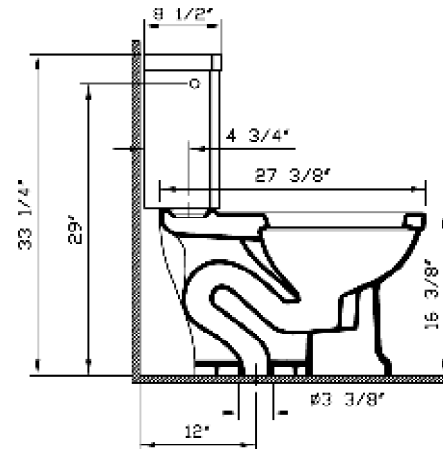

<b>Description</b>	:	Epoca Two-pieces HET with V <sup>3</sup> Flushing Technology, Extended Height Elongated Bowl, Concealed trapway
<b>Model Number</b>	:	4032-XXX-0101
<b>Compatible item</b>	:	6514-XXX-5298 Tank complete with fittings and chrome plated metal trim lever 6514-XXX-5299 Tank complete with fittings and chrome plated metal trim lever (styrofoam lined) 36-XXX-002 Toilet Seat (elongated) 44-XXX-009 Soft Closing Toilet Seat (elongated)
<b>Water Consumption</b>	:	1.28 GPF
<b>Water Surface</b>	:	7 1/2" x 5 1/4"
<b>Water Depth From Rim</b>	:	7 1/4"
<b>Rough-In</b>	:	12"
<b>Minimum Water Pressure</b>	:	20 psi.
<b>Trap Diameter</b>	:	Fully glazed 2" ball pass trapway with 2" diameter
<b>Trap Seal Depth</b>	:	2 1/8"
<b>Shipping Weight</b>	:	4032 : 86 lbs. 6514 : 48 lbs.
<b>Shipping Dimensions</b>	:	4032 : 15 1/8"W x 27 3/8"L x 18 1/8"H 6514 : 9 5/8"W x 18 3/4"L x 19 5/8"H
<b>Installation Guide</b>	:	Vitra Guide # 310129
<b>Included Components</b>	:	Tank fittings, Spring # 311149
<b>Material</b>	:	Vitreous china
<b>Colors</b>	:	003 White, 017 Bone, 068 Biscuit (Basic colors) "XXX" indicates the color.
<b>Standards</b>	:	ASME A 112.19.2, CSA B45
<b>Warranty</b>	:	10 year limited warranty

1

2

3

**Notes:**

- DIMENSIONS SHOWN FOR THE LOCATION OF THE SUPPLY IS SUGGESTED.
- INSTALLATION INSTRUCTIONS SUPPLIED WITH THE TOILET.

**IMPORTANT:** Dimensions of fixtures are nominal and may vary within the range of tolerances established by ASME Standard A 112.19.2, CSA Standard B45. These measurements may be subject to change. No responsibility is assumed for the use of superseded or voided pages.