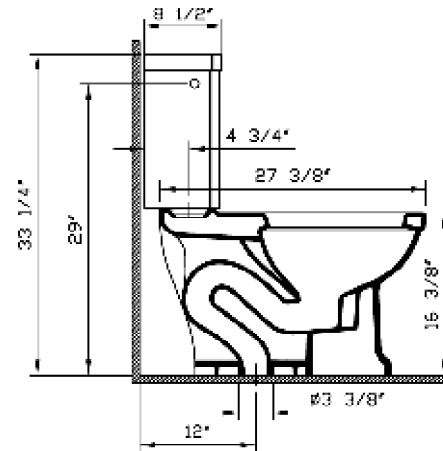

Description	:	Epoca Two-pieces HET with V ³ Flushing Technology, Extended Height Elongated Bowl, Concealed trapway
Model Number	:	4032-XXX-0101
Compatible item	:	6514-XXX-5298 Tank complete with fittings and chrome plated metal trim lever 6514-XXX-5299 Tank complete with fittings and chrome plated metal trim lever (styrofoam lined) 36-XXX-002 Toilet Seat (elongated) 44-XXX-009 Soft Closing Toilet Seat (elongated)
Water Consumption	:	1.28 GPF
Water Surface	:	7 1/2" x 5 1/4"
Water Depth From Rim	:	7 1/4"
Rough-In	:	12"
Minimum Water Pressure	:	20 psi.
Trap Diameter	:	Fully glazed 2" ball pass trapway with 2" diameter
Trap Seal Depth	:	2 1/8"
Shipping Weight	:	4032 : 86 lbs. 6514 : 48 lbs.
Shipping Dimensions	:	4032 : 15 1/8"W x 27 3/8"L x 18 1/8"H 6514 : 9 5/8"W x 18 3/4"L x 19 5/8"H
Installation Guide	:	VitrA Guide # 310129
Included Components	:	Tank fittings, Spring # 311149
Material	:	Vitreous china
Colors	:	003 White, 017 Bone, 068 Biscuit (Basic colors) "XXX" indicates the color.
Standards	:	ASME A 112.19.2, CSA B45
Warranty	:	10 year limited warranty

1

2

3

Notes:

- DIMENSIONS SHOWN FOR THE LOCATION OF THE SUPPLY IS SUGGESTED.
- INSTALLATION INSTRUCTIONS SUPPLIED WITH THE TOILET.

IMPORTANT: Dimensions of fixtures are nominal and may vary within the range of tolerances established by ASME Standard A 112.19.2, CSA Standard B45. These measurements may be subject to change. No responsibility is assumed for the use of superseded or voided pages.