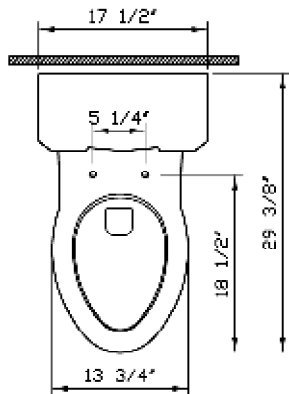

Description	:	Epoca Two-pieces HET with V ³ Flushing Technology, Extended Height Elongated Bowl, Concealed trapway
Model Number	:	4032-XXX-0101
Compatible item	:	6514-XXX-5298 Tank complete with fittings and chrome plated metal trim lever 6514-XXX-5299 Tank complete with fittings and chrome plated metal trim lever (styrofoam lined) 36-XXX-002 Toilet Seat (elongated) 44-XXX-009 Soft Closing Toilet Seat (elongated)
Water Consumption	:	1.28 GPF
Water Surface	:	7 1/2" x 5 1/4"
Water Depth From Rim	:	7 1/4"
Rough-In	:	12"
Minimum Water Pressure	:	20 psi.
Trap Diameter	:	Fully glazed 2" ball pass trapway with 2" diameter
Trap Seal Depth	:	2 1/8"
Shipping Weight	:	4032 : 86 lbs. 6514 : 48 lbs.
Shipping Dimensions	:	4032 : 15 1/8"W x 27 3/8"L x 18 1/8"H 6514 : 9 5/8"W x 18 3/4"L x 19 5/8"H
Installation Guide	:	VitrA Guide # 310129
Included Components	:	Tank fittings, Spring # 311149
Material	:	Vitreous china
Colors	:	003 White, 017 Bone, 068 Biscuit (Basic colors) "XXX" indicates the color.
Standards	:	ASME A 112.19.2, CSA B45
Warranty	:	10 year limited warranty

1

2

3

Notes:

- DIMENSIONS SHOWN FOR THE LOCATION OF THE SUPPLY IS SUGGESTED.
- INSTALLATION INSTRUCTIONS SUPPLIED WITH THE TOILET.

IMPORTANT: Dimensions of fixtures are nominal and may vary within the range of tolerances established by ASME Standard A 112.19.2, CSA Standard B45. These measurements may be subject to change. No responsibility is assumed for the use of superseded or voided pages.