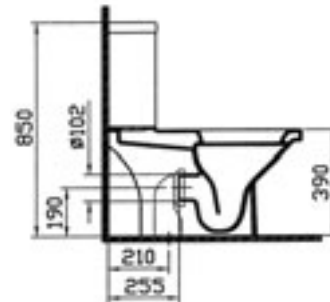

# mona

- 4008-xxx-0001 Vanity basin 100 cm
- 4008-xxx-0409 Vanity basin 100 cm (compatible with the furniture)
- 4009-xxx-0156 Pedestal

- 4061-xxx-0420 Semi-recessed basin, 55 cm

- 4014-xxx-0075 Close-coupled WC pan
- 4015-xxx-0433 Cistern with push button (back inlet)
- 4015-xxx-0107 Cistern with push button (bottom inlet)
- 30-xxx-001 Toilet seat

- 4117-xxx-0075 Close-coupled WC pan (elongated, symphonic)
- 4015-xxx-5135 Cistern (cistern mechanism included)
- 36-xxx-001 Toilet seat

- 4062-xxx-0075 Back to wall WC pan
- 30-xxx-001 Toilet seat