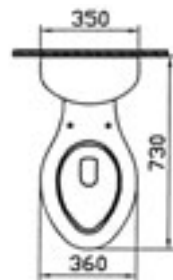

# mona

- 4008-xxx-0001 Vanity basin 100 cm
- 4008-xxx-0409 Vanity basin 100 cm (compatible with the furniture)
- 4009-xxx-0156 Pedestal

- 4061-xxx-0420 Semi-recessed basin, 55 cm

- 4014-xxx-0075 Close-coupled WC pan
- 4015-xxx-0433 Cistern with push button (back inlet)
- 4015-xxx-0107 Cistern with push button (bottom inlet)
- 30-xxx-001 Toilet seat

- 4117-xxx-0075 Close-coupled WC pan (elongated, symphonic)
- 4015-xxx-5135 Cistern (cistern mechanism included)
- 36-xxx-001 Toilet seat

- 4062-xxx-0075 Back to wall WC pan
- 30-xxx-001 Toilet seat