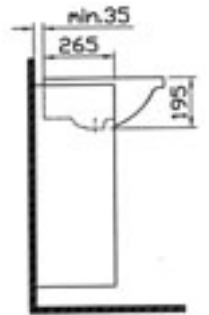

# mona

- 4008-xxx-0001 Vanity basin 100 cm
- 4008-xxx-0409 Vanity basin 100 cm (compatible with the furniture)
- 4009-xxx-0156 Pedestal

- 4061-xxx-0420 Semi-recessed basin, 55 cm

- 4014-xxx-0075 Close-coupled WC pan
- 4015-xxx-0433 Cistern with push button (back inlet)
- 4015-xxx-0107 Cistern with push button (bottom inlet)
- 30-xxx-001 Toilet seat

- 4117-xxx-0075 Close-coupled WC pan (elongated, symphonic)
- 4015-xxx-5135 Cistern (cistern mechanism included)
- 36-xxx-001 Toilet seat

- 4062-xxx-0075 Back to wall WC pan
- 30-xxx-001 Toilet seat