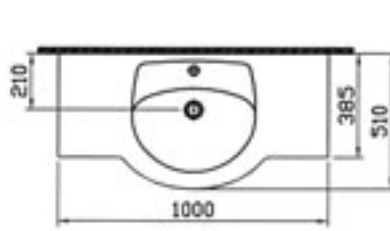

# mona

- 4008-xxx-0001 Vanity basin 100 cm
- 4008-xxx-0409 Vanity basin 100 cm (compatible with the furniture)
- 4009-xxx-0156 Pedestal

- 4061-xxx-0420 Semi-recessed basin, 55 cm

- 4014-xxx-0075 Close-coupled WC pan
- 4015-xxx-0433 Cistern with push button (back inlet)
- 4015-xxx-0107 Cistern with push button (bottom inlet)
- 30-xxx-001 Toilet seat

- 4117-xxx-0075 Close-coupled WC pan (elongated, symphonic)
- 4015-xxx-5135 Cistern (cistern mechanism included)
- 36-xxx-001 Toilet seat

- 4062-xxx-0075 Back to wall WC pan
- 30-xxx-001 Toilet seat