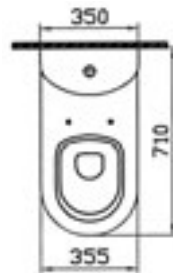

# mona

- 4008-xxx-0001 Vanity basin 100 cm
- 4008-xxx-0409 Vanity basin 100 cm (compatible with the furniture)
- 4009-xxx-0156 Pedestal

- 4061-xxx-0420 Semi-recessed basin, 55 cm

- 4014-xxx-0075 Close-coupled WC pan
- 4015-xxx-0433 Cistern with push button (back inlet)
- 4015-xxx-0107 Cistern with push button (bottom inlet)
- 30-xxx-001 Toilet seat

- 4117-xxx-0075 Close-coupled WC pan (elongated, symphonic)
- 4015-xxx-5135 Cistern (cistern mechanism included)
- 36-xxx-001 Toilet seat

- 4062-xxx-0075 Back to wall WC pan
- 30-xxx-001 Toilet seat