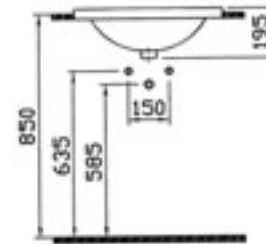

# mona

- 4008-xxx-0001 Vanity basin 100 cm
- 4008-xxx-0409 Vanity basin 100 cm (compatible with the furniture)
- 4009-xxx-0156 Pedestal

- 4061-xxx-0420 Semi-recessed basin, 55 cm

- 4014-xxx-0075 Close-coupled WC pan
- 4015-xxx-0433 Cistern with push button (back inlet)
- 4015-xxx-0107 Cistern with push button (bottom inlet)
- 30-xxx-001 Toilet seat

- 4117-xxx-0075 Close-coupled WC pan (elongated, symphonic)
- 4015-xxx-5135 Cistern (cistern mechanism included)
- 36-xxx-001 Toilet seat

- 4062-xxx-0075 Back to wall WC pan
- 30-xxx-001 Toilet seat