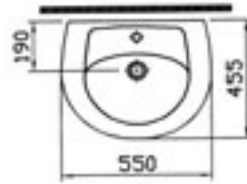

# mona

- 4008-xxx-0001 Vanity basin 100 cm
- 4008-xxx-0409 Vanity basin 100 cm (compatible with the furniture)
- 4009-xxx-0156 Pedestal

- 4061-xxx-0420 Semi-recessed basin, 55 cm

- 4014-xxx-0075 Close-coupled WC pan
- 4015-xxx-0433 Cistern with push button (back inlet)
- 4015-xxx-0107 Cistern with push button (bottom inlet)
- 30-xxx-001 Toilet seat