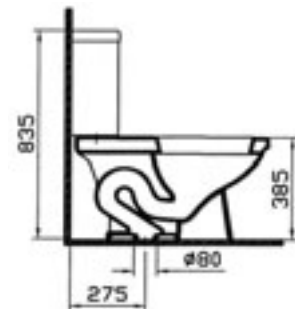

# mona

- 4008-xxx-0001 Vanity basin 100 cm
- 4008-xxx-0409 Vanity basin 100 cm (compatible with the furniture)
- 4009-xxx-0156 Pedestal

- 4061-xxx-0420 Semi-recessed basin, 55 cm

- 4014-xxx-0075 Close-coupled WC pan
- 4015-xxx-0433 Cistern with push button (back inlet)
- 4015-xxx-0107 Cistern with push button (bottom inlet)
- 30-xxx-001 Toilet seat

- 4117-xxx-0075 Close-coupled WC pan (elongated, symphonic)
- 4015-xxx-5135 Cistern (cistern mechanism included)
- 36-xxx-001 Toilet seat

- 4062-xxx-0075 Back to wall WC pan
- 30-xxx-001 Toilet seat