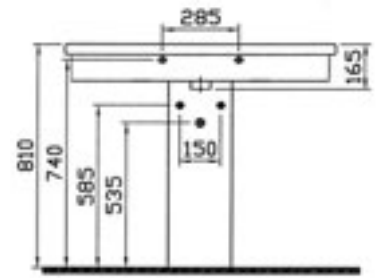

# mona

- 4008-xxx-0001 Vanity basin 100 cm
- 4008-xxx-0409 Vanity basin 100 cm (compatible with the furniture)
- 4009-xxx-0156 Pedestal

- 4061-xxx-0420 Semi-recessed basin, 55 cm

- 4014-xxx-0075 Close-coupled WC pan
- 4015-xxx-0433 Cistern with push button (back inlet)
- 4015-xxx-0107 Cistern with push button (bottom inlet)
- 30-xxx-001 Toilet seat

- 4117-xxx-0075 Close-coupled WC pan (elongated, symphonic)
- 4015-xxx-5135 Cistern (cistern mechanism included)
- 36-xxx-001 Toilet seat

- 4062-xxx-0075 Back to wall WC pan
- 30-xxx-001 Toilet seat