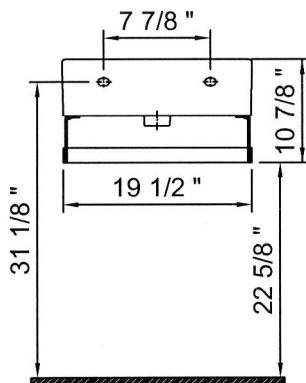

Description : Towel bar
Model Number : 340-1210
Compatible Items : 4077-XXX-0001 Single-hole faucet drilling.
4077-XXX-0030 4" faucet drilling.
Shipping Weight : 8 lbs.
Shipping Dimensions : 31 7/8" x 19 1/4" x 4 1/4"
Material : Stainless steel
Warranty : 1 year limited warranty

1

2

IMPORTANT: Dimensions of fixtures are nominal and may vary within the range of tolerances. These measurements may be subject to change. No responsibility is assumed for the use of superseded or voided pages.