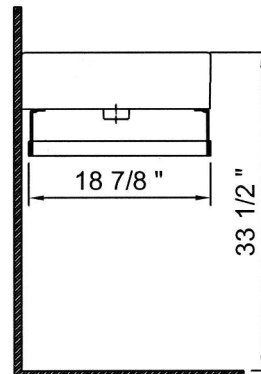

Description : Towel bar
Model Number : 340-1210
Compatible Items : 4077-XXX-0001 Single-hole faucet drilling.
4077-XXX-0030 4" faucet drilling.
Shipping Weight : 8 lbs.
Shipping Dimensions : 31 7/8" x 19 1/4" x 4 1/4"
Material : Stainless steel
Warranty : 1 year limited warranty

1

2

IMPORTANT: Dimensions of fixtures are nominal and may vary within the range of tolerances. These measurements may be subject to change. No responsibility is assumed for the use of superseded or voided pages.