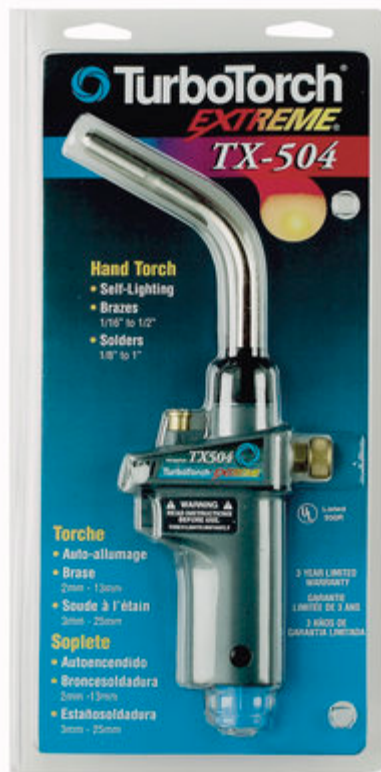

NORTHERN PLUMBING SUPPLY

TX-504 Self-Lighting Hand Torch Swirl for MAP-Pro/LP Gas

TurboTorch® has developed a new series of hand torches that also feature Extreme Swirl Technology. The new Extreme series generates more heat than other hand torches for faster brazing times and less gas consumption. All Extreme series hand torches and tips feature TurboTorch swirl combustion. Higher heat levels, in a short amount of time, enable the pros to quickly complete the job.

- Extreme Swirl Technology
- Faster brazing times and less gas consumption
- Generates more heat than other hand torches
- Higher heat levels, in a short amount of time, enable the pros to quickly complete the job.

Included Features	Convenient self-lighting triggers Quick disconnect couplings between handle and tips	Model: TX-504
	Part No.	0386-1293
	Process(es)	Air/MAPP and Propane
	Industrial Applications	High capacity applications
		HVAC