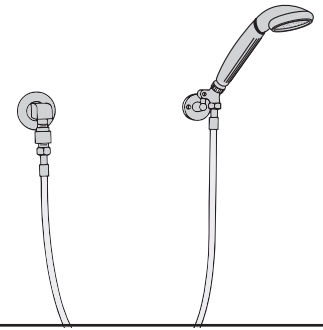

## Open-Flow Hand Shower, FS Specification Submittal

### Feature Highlights

- Open-flow single function hand shower
- 5 foot flexible hose with in-line vacuum breaker, swivel wall bracket, wall connection and flange
- Standard flow rate at 2.5 gpm (9.5 L/Min)
- Polished chrome finish

### Options

*Append appropriate suffix to model number.*

- BRS Radiance® polished brass finish
- STN Radiance® satin finish
- QD Quick-disconnect
- 6 6 foot flexible hose
- 1.5 1.5 gpm (5.7 L/min) flow regulator
- 2.0 2.0 gpm (7.8 L/min) flow regulator