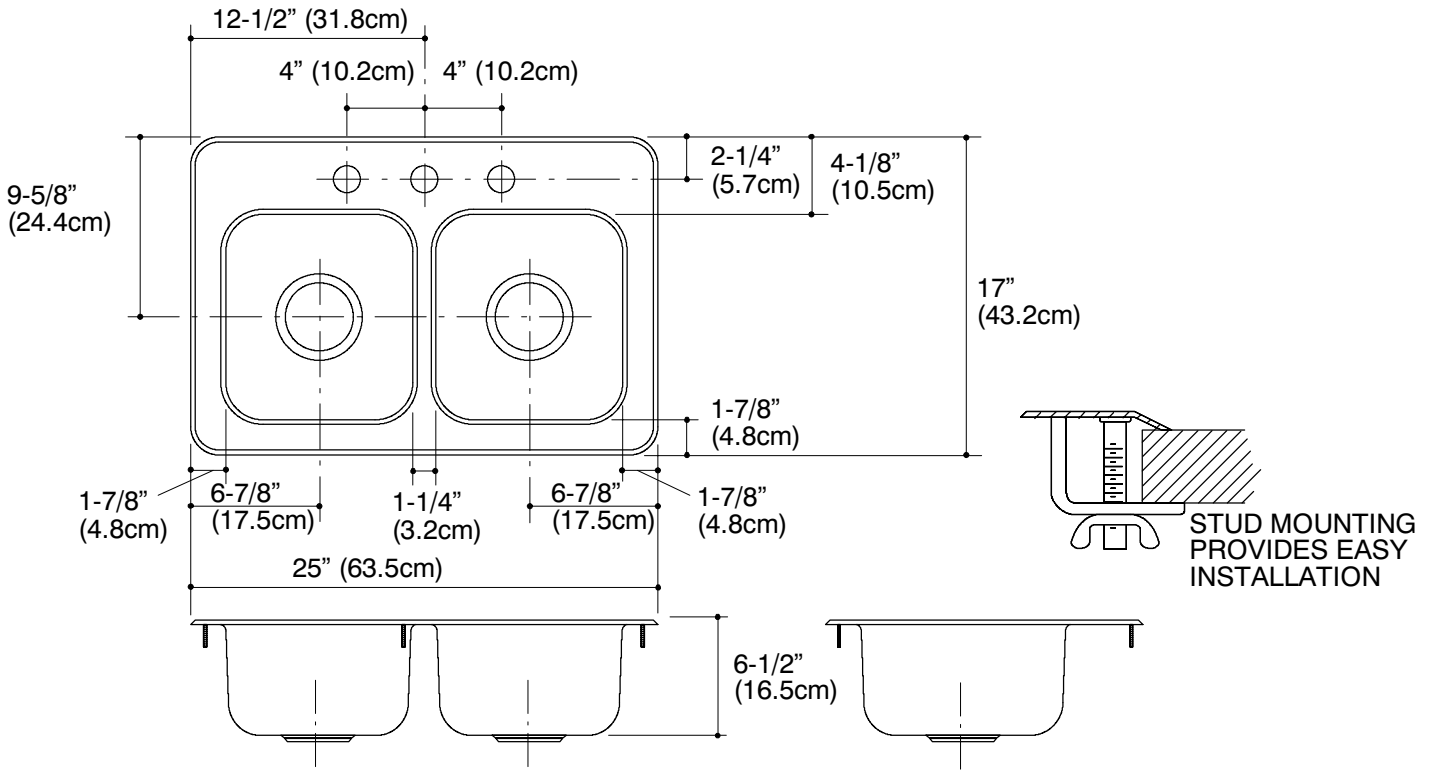

A KOHLER COMPANY

STAINLESS STEEL DOUBLE BASIN SINK

BD2517

Features

- 25" (63.5cm) x 17" (43.2cm) x 6-1/2" (16.5cm)
- Buffed deck and basin finish
- Drawn from 20 gauge stainless steel
- Stud mounting
- Designer styling with rounded corners
- Double basin, ledge back entertainment sink

Model	Description	Holes	Quantity	Basin Depth	Colors/Finishes
BD2517-3	Stainless steel, double basin sink	3	1	6-1/2" (16.5cm)	<input type="checkbox"/> NA

SterlingPlumbing.com

Visit us online for fixture color choices, detailed product information, color photos, installation instructions, care guides, and warranties. Sterling offers additional lines of plumbing products to complement the Sterling product you've chosen. Sign up for the Sterling monthly e-newsletter which showcases our latest product innovations. You may also call our Sterling Plumbing Answer Center from within the U.S.A. at 1-888-STERLING in addition to consulting with your local dealer. Sterling. Strong. Professional. Design.

Product Information

Fixture*:	cutout size	basin area
Sink	24-1/4" (61.6cm) x 16-1/4" (41.3cm)	10" (25.4cm) x 11" (27.9cm)
Outlet	3-5/8" D. (9.2cm)	
Faucet holes	1-7/16" D. (3.7cm)	
* Approximate measurements for comparison only.		