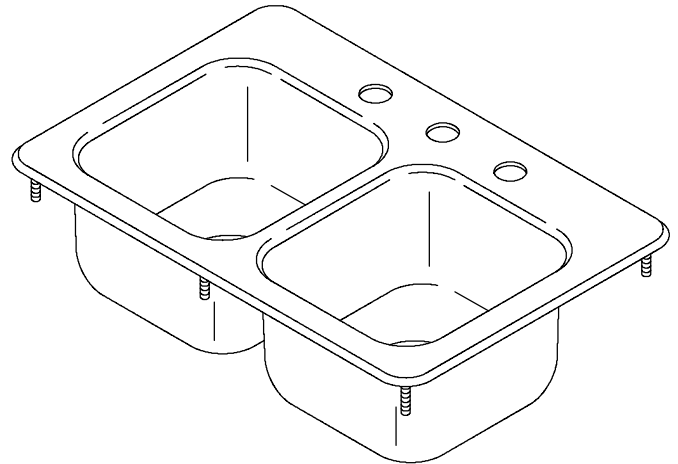

A KOHLER COMPANY

STAINLESS STEEL DOUBLE BASIN SINK

BD2517

Features

- 25" (63.5cm) x 17" (43.2cm) x 6-1/2" (16.5cm)
- Buffed deck and basin finish
- Drawn from 20 gauge stainless steel
- Stud mounting
- Designer styling with rounded corners
- Double basin, ledge back entertainment sink

Model	Description	Holes	Quantity	Basin Depth	Colors/Finishes
BD2517-3	Stainless steel, double basin sink	3	1	6-1/2" (16.5cm)	<input type="checkbox"/> NA

SterlingPlumbing.com

Visit us online for fixture color choices, detailed product information, color photos, installation instructions, care guides, and warranties. Sterling offers additional lines of plumbing products to complement the Sterling product you've chosen. Sign up for the Sterling monthly e-newsletter which showcases our latest product innovations. You may also call our Sterling Plumbing Answer Center from within the U.S.A. at 1-888-STERLING in addition to consulting with your local dealer. Sterling. Strong. Professional. Design.

Product Information

Fixture*:	cutout size	basin area
Sink	24-1/4" (61.6cm) x 16-1/4" (41.3cm)	10" (25.4cm) x 11" (27.9cm)
Outlet	3-5/8" D. (9.2cm)	
Faucet holes	1-7/16" D. (3.7cm)	
* Approximate measurements for comparison only.		