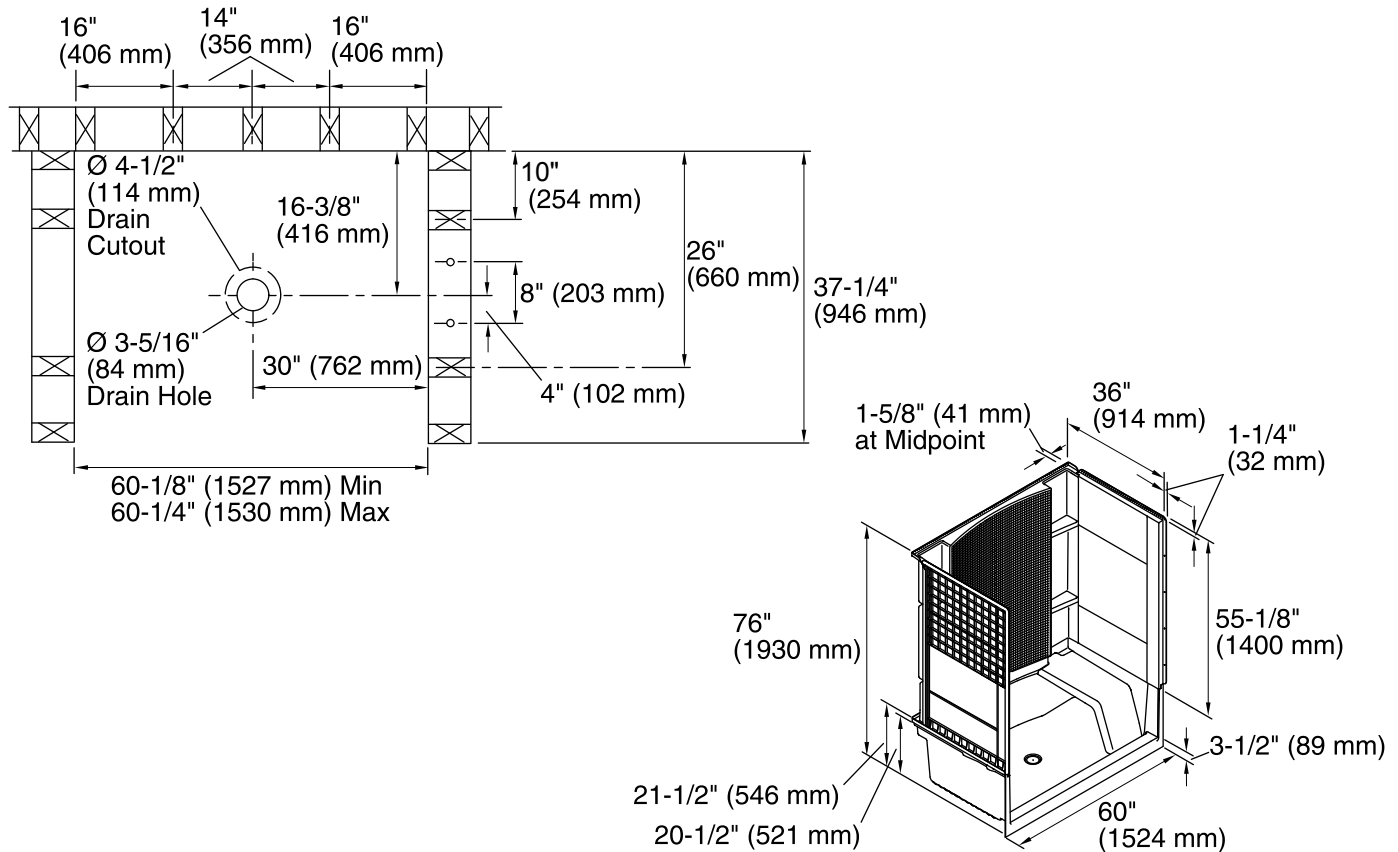

**Features**

- Modular design allows it to be moved around corners and through doorways with ease.
- Durable high gloss finish.
- Convenient shelves provide generous storage space.
- Geometric back wall design adds visual interest.
- Includes removable seat that can be placed on either side of the shower.
- 60" (1219 mm) x 36" (914 mm) x 74-3/4" (1898 mm) complete unit finished dimensions.

**Material**

- Compression molded from our exclusive Vikrell® material.

**Installation**

- Four-piece modular design with pivot "snap together" installation.
- Caulk-free installation.

**Components**

Product includes:  
 72291100 60" Seated Shower Base  
 71164100 60" x 36" Bath/Shower Wall Set  
 72286104 Removable Shower Seat

### Technical Information

All product dimensions are nominal.

Installation: 3-Wall Alcove

Drain location: Center

Minimum flat for door: 3-1/4" (83 mm)

Threshold height: 3-1/2" (89 mm)

Maximum door height: 70-5/8" (1794 mm)

Maximum door width: 56-5/8" (1438 mm)