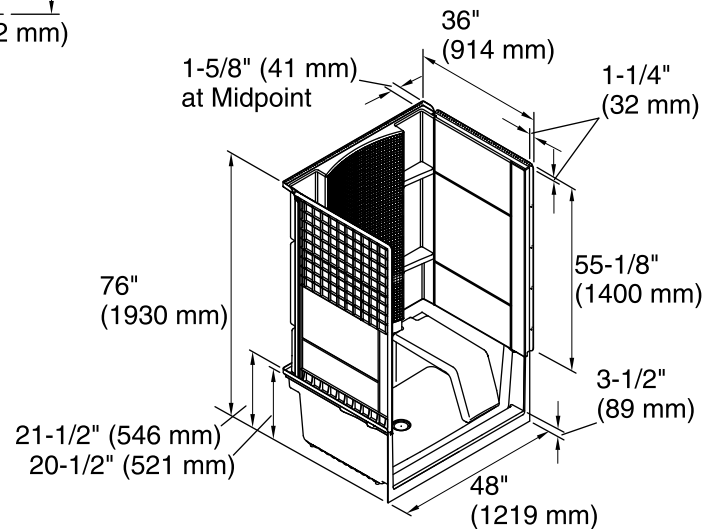

Technical Information

All product dimensions are nominal.

Installation: 3-Wall Alcove

Drain location: Center

Minimum flat for door: 3-1/4" (83 mm)

Threshold height: 3-1/2" (89 mm)

Maximum door height: 70-5/8" (1794 mm)

Maximum door width: 44-5/8" (1133 mm)

Notes

Install this product according to the installation instructions.

Studs should be positioned roughly as shown.

Double studding is recommended for pivot shower door installations.

Base cannot be installed without the wall surround.