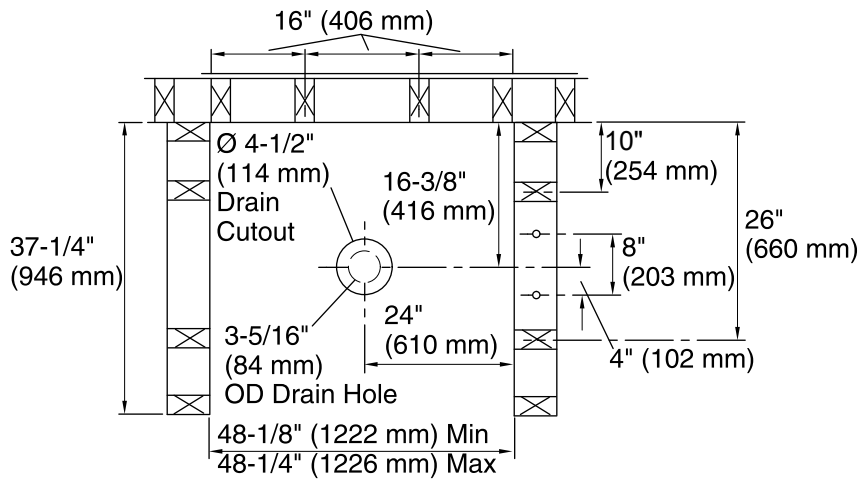

Features

- Modular design allows it to be moved around corners and through doorways with ease.
- Durable high gloss finish.
- Convenient shelves provide generous storage space.
- Geometric back wall design adds visual interest.
- Includes removable seat that can be placed on either side of the shower.
- 48" (1219 mm) x 36" (914 mm) x 74-3/4" (1898 mm) complete unit finished dimensions.

See website for detailed warranty information.

Available Color/Finishes

Color tiles intended for reference only.

Color	Code	Description
	0	White
	96	KOHLER Biscuit

Technical Information

All product dimensions are nominal.

Installation: 3-Wall Alcove

Drain location: Center

Minimum flat for door: 3-1/4" (83 mm)

Threshold height: 3-1/2" (89 mm)

Maximum door height: 70-5/8" (1794 mm)

Maximum door width: 44-5/8" (1133 mm)

Notes

Install this product according to the installation instructions.