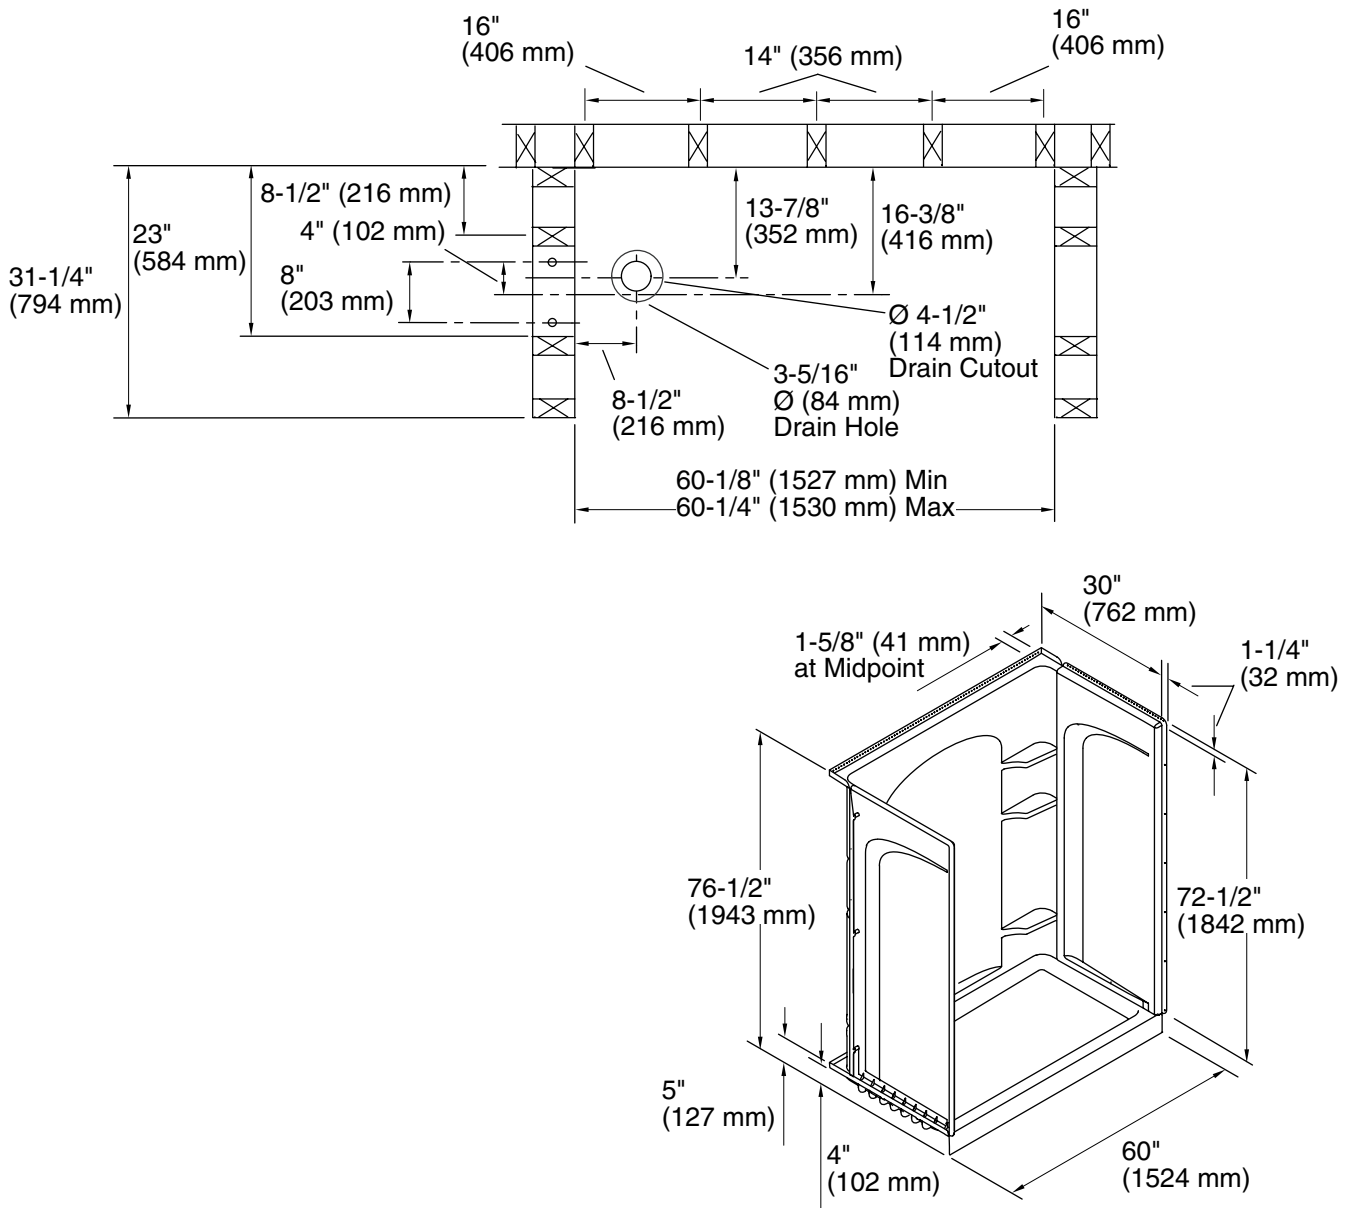

60" (1524 mm) SHOWER RECEPTOR AND WALL SURROUND

72170110
ALSO 72170120

Codes/Standards Applicable

Specified model meets or exceeds the following:

- ANSI Z124.1.2
- CSA B45
- ASTM E162
- ASTM E662

Colors/Finishes

- 0: White
- Other: Refer to Price Book for additional colors/finishes

Specified Model

Model	Complete Unit Description	Colors/Finishes	
72170110	60" (1524 mm) x 30" (762 mm) shower receptor and wall surround, curve – left drain (shown)	<input type="checkbox"/> 0	<input type="checkbox"/> Other_____
72170120	60" (1524 mm) x 30" (762 mm) shower receptor and wall surround, curve – right drain	<input type="checkbox"/> 0	<input type="checkbox"/> Other_____

ENSEMBLE™

Technical Information

Model	Door maximum width	Door maximum height
72170110 72170120	56-5/8" (1438 mm)	70-1/2" (1791 mm)

Installation Notes

Install this product according to the installation guide.

Size the drain cutout to fit the drain assembly that will be used.

Double studding is recommended for pivot shower door installations.

Studs should be positioned as shown.

Product Diagram

ENSEMBLE™ 60" (1524 mm) SHOWER RECEPTOR AND WALL SURROUND