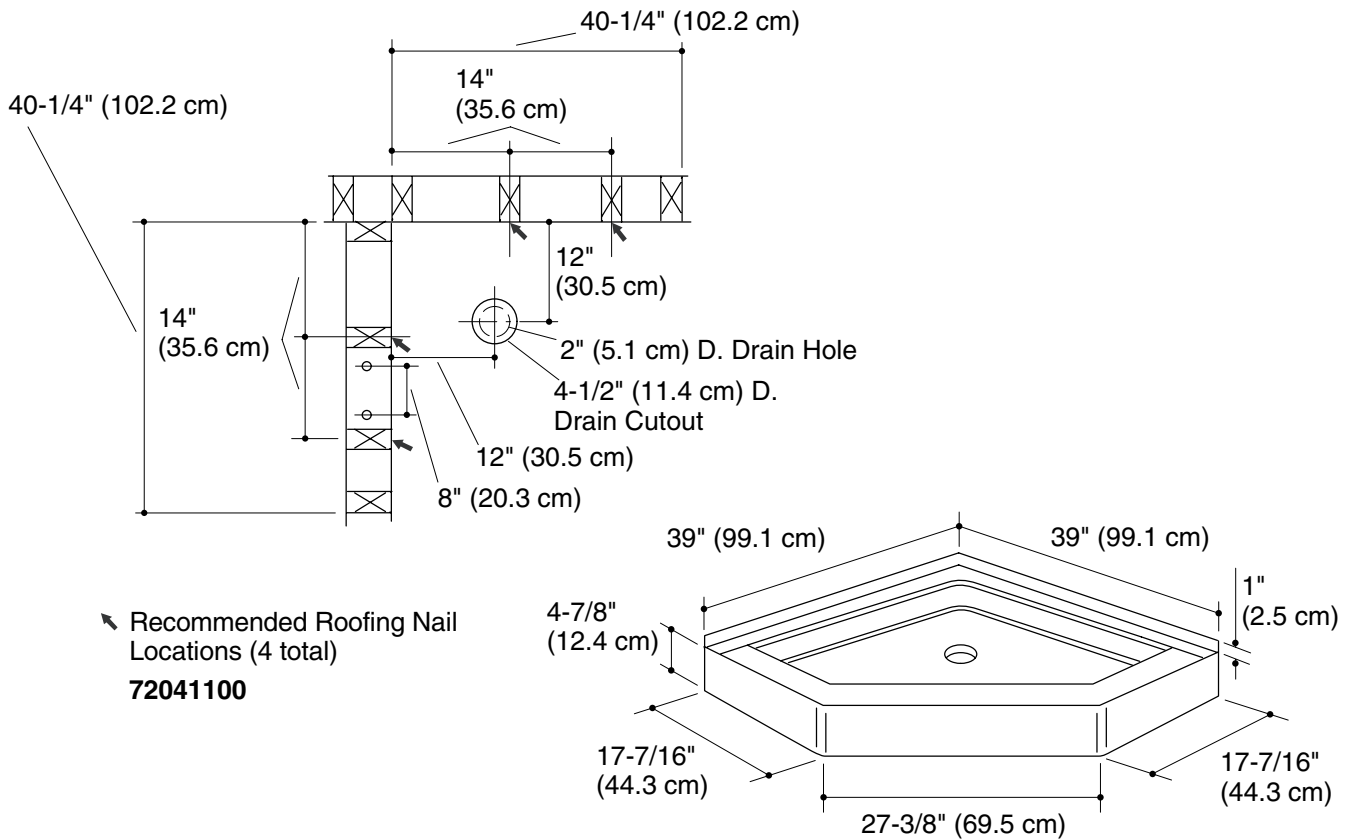

Technical Information

Model	door maximum width	door maximum height
72041100	*17-7/16" (44.3 cm) x 27-3/8" (69.5 cm) x 17-7/16" (44.3 cm)	*NA
* Varies with alternative walls		

Installation Notes

Install this product according to the installation guide.

Size the drain cutout to fit the drain assembly that will be used.

Double studding is recommended for pivot shower door installations.

Studs should be positioned roughly as shown.

Product Diagram