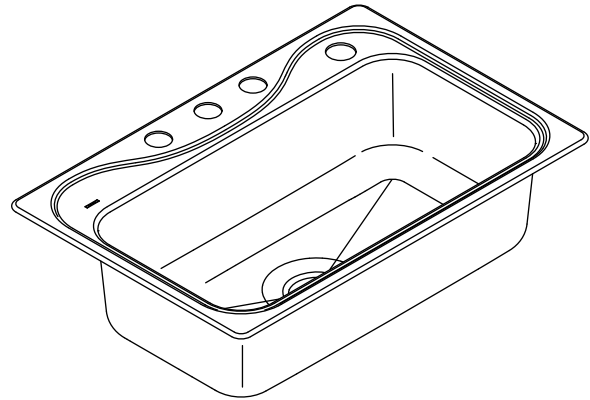

STERLING®

A KOHLER COMPANY

SOUTHHAVEN X®

TOP-MOUNT KITCHEN SINK 45987

Features

- 18-gauge stainless steel
- Includes SilentShield® sound-absorption technology
- Single bowl, ledge back sink
- Top-mount, rolled rim
- Satin deck finish
- Luster bowl finish
- 33" (838 mm) x 22" (559 mm) x 9-1/4" (235 mm)

Codes/Standards Applicable

Specified model meets or exceeds the following:

- ASME A112.19.3/CSA B45.4
- State of Massachusetts

Colors/Finishes

- NA: None applicable

Specified Model

Model	Description	Faucet Holes	Quantity	Bowl Depth	Colors/Finishes
45987-3	Top-mount kitchen sink	3	1	9-1/4" (235 mm)	<input type="checkbox"/> NA
45987-4	Top-mount kitchen sink (shown)	4	1	9-1/4" (235 mm)	<input type="checkbox"/> NA
45987-5	Top-mount kitchen sink	5	1	9-1/4" (235 mm)	<input type="checkbox"/> NA

SOUTHAVEN X®

Technical Information

Fixture*:	
Sink	
Bowl area	29-1/4" (743 mm) x 15" (381 mm)
Water depth	9" (229 mm)
Drain hole	Ø 3-5/8" (92 mm)
Faucet holes	Ø 1-7/16" (37 mm)
* Approximate measurements for comparison only.	
Cut-out template	1032929-7 (Available at sterlingplumbing.com)