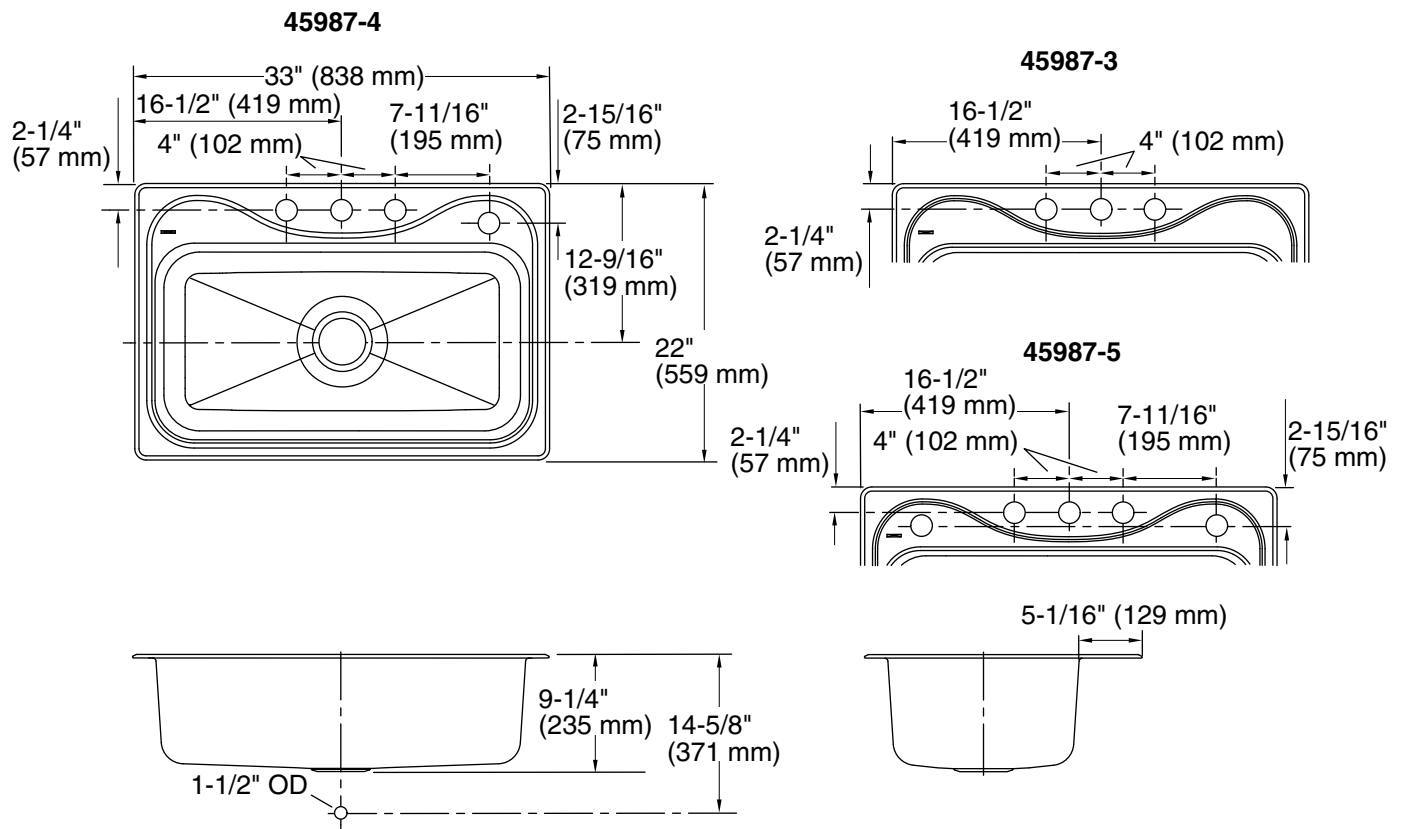

STERLING®

A KOHLER COMPANY

SOUTHHAVEN X®

TOP-MOUNT KITCHEN SINK 45987

Features

- 18-gauge stainless steel
- Includes SilentShield® sound-absorption technology
- Single bowl, ledge back sink
- Top-mount, rolled rim
- Satin deck finish
- Luster bowl finish
- 33" (838 mm) x 22" (559 mm) x 9-1/4" (235 mm)

Codes/Standards Applicable

Specified model meets or exceeds the following:

- ASME A112.19.3/CSA B45.4
- State of Massachusetts

Colors/Finishes

- NA: None applicable

Specified Model

Model	Description	Faucet Holes	Quantity	Bowl Depth	Colors/Finishes
45987-3	Top-mount kitchen sink	3	1	9-1/4" (235 mm)	<input type="checkbox"/> NA
45987-4	Top-mount kitchen sink (shown)	4	1	9-1/4" (235 mm)	<input type="checkbox"/> NA
45987-5	Top-mount kitchen sink	5	1	9-1/4" (235 mm)	<input type="checkbox"/> NA

SOUTHAVEN X®

Technical Information

Fixture*:	
Sink	
Bowl area	29-1/4" (743 mm) x 15" (381 mm)
Water depth	9" (229 mm)
Drain hole	Ø 3-5/8" (92 mm)
Faucet holes	Ø 1-7/16" (37 mm)
* Approximate measurements for comparison only.	
Cut-out template	1032929-7 (Available at sterlingplumbing.com)

Product Diagram