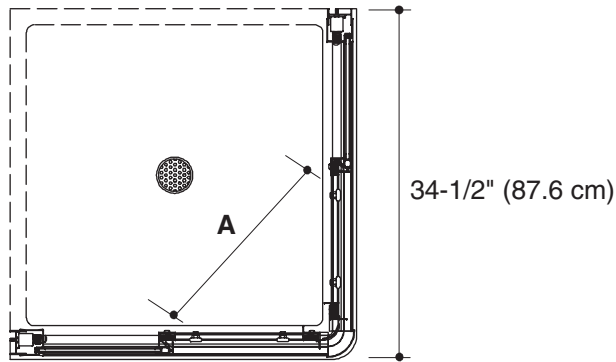

BATH BASICS™

Technical Information

Model	Width	Height	A (Walk Through Max.)
1900A-36*	34-1/2" (87.6 cm)	72" (182.9 cm)	18-11/16" (47.5 cm)
1962A-36*	34-1/2" (87.6 cm)	72" (182.9 cm)	18-11/16" (47.5 cm)

Product Diagram