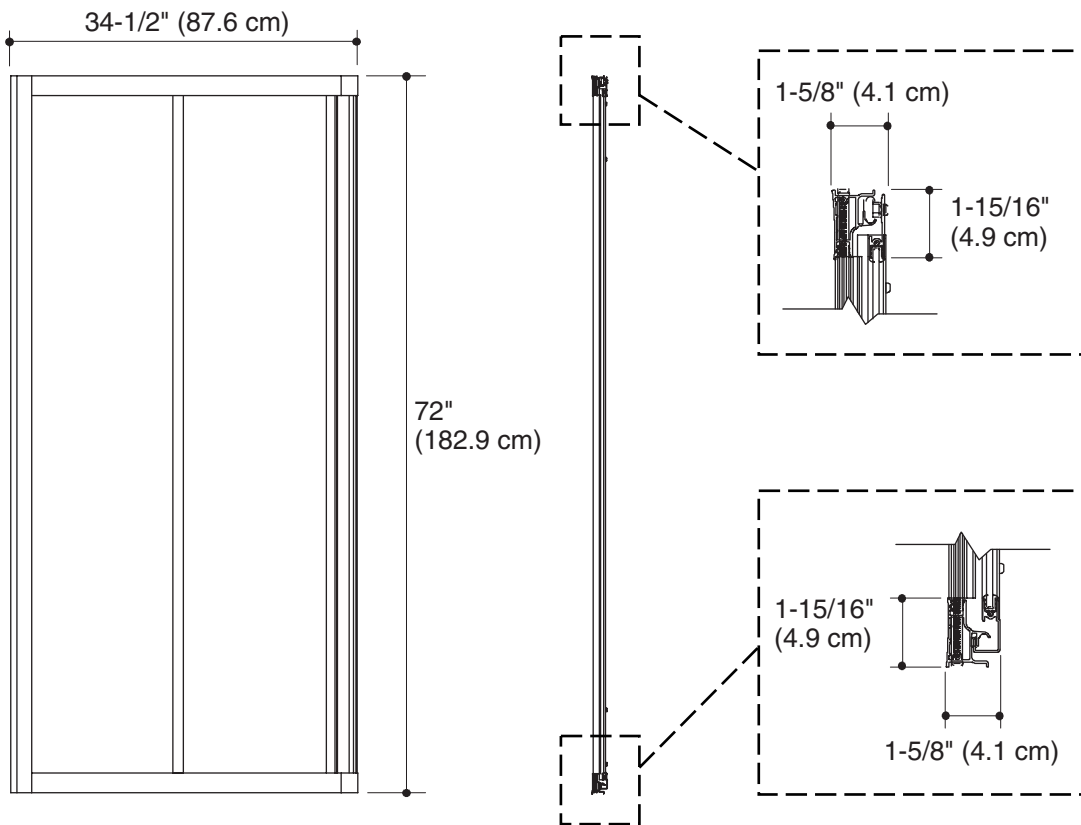

A KOHLER COMPANY

BATH BASICS™

CORNER ENTRY DELUXE SHOWER DOORS
1900A
ALSO 1962A

Features

- Available as a door only: wall system and base sold separately
- Space-saving corner design
- Threshold directs water back into the shower and minimizes soap or lint build up
- Full length handle for easy operation
- A continuous top and bottom track creates a stylish appearance while adding stability to the shower enclosure
- Tempered glass ensures maximum safety and durability
- Cast corner brackets connect top and bottom frames for added strength and stability
- Quick and easy to install with no track cutting required
- Aluminum components extruded from alloy 6063-T5
- Stainless steel hardware prevents rusting or corrosion
- All installation hardware included (tools not included)
- Adjust for out of plumb walls up to 3/4" (2 cm) by simply turning the adjustment block screw

BATH BASICS™

Technical Information

Model	Width	Height	A (Walk Through Max.)
1900A-36*	34-1/2" (87.6 cm)	72" (182.9 cm)	18-11/16" (47.5 cm)
1962A-36*	34-1/2" (87.6 cm)	72" (182.9 cm)	18-11/16" (47.5 cm)

Product Diagram