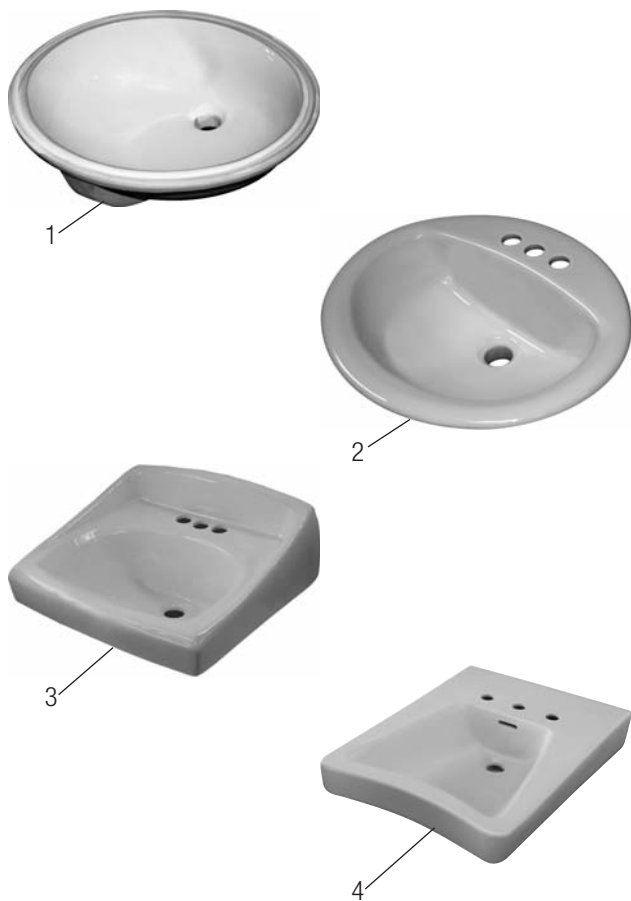

DESCRIPTION

Complete vitreous china lavatory with backsplash

Model SS-3803

SPECIFICATIONS

Lavatory

- White vitreous china
- Wall mount
- Hanging hardware
- Backsplash
- 8" (203 mm) centerset
- Overflow
- ADA compliant when mounted with deck at 34" from finished floor. See illustration for recommended ADA installation
- 20.75" (527 mm) x 18.25" (464 mm)
- Compliant to the applicable sections of ASME A112.19.2/CSA B45.1
- Carrier not included
- Compatible with:
 Jay R. Smith- 0700 series lavatory carrier or equal
 Josam- 17100-202 series lavatory carrier or equal
 Watts TCA-411 concealed arm "track" carrier or equal
 Watts-WCA-411 carrier with concealed arms or equal

Product Specification
 Sink shall be made of vitreous china. Sink shall be wall mounted. Sink shall have a 8" centerset. Sink shall have an overflow. Sink shall be Sloan Model SS-3803.

Important: Fixture dimensions are nominal and may vary slightly from drawings.

Copyright © 2010 Sloan Valve Company
 09/10 Rev. 1a

Vitreous China Lavatories

STANDARD UNDERMOUNT LAVATORY

Item

No.	Code No.	Part No.	Description
1.	3873001	SS-3001	Standard Undermount Lavatory 19-1/2" x 17-1/2" outside, 17" x 14" Inside dimension

STANDARD DROP IN LAVATORY

2.	3873002	SS-3002	Standard Drop In Lavatory 20" x 16-3/4", 4" centerset
----	----------------	---------	---

STANDARD WALL HUNG LAVATORY

3.	3873003	SS-3003	Standard Wall Hung Lavatory 21" x 19-1/4" with 4" Backsplash, 4" centerset
	3873103	SS-3103	Standard Wall Hung Lavatory 21" x 19-1/4" with 4" Backsplash, 1 Hole
	3873803	SS-3803	Standard Wall Hung Lavatory 21" x 19-1/4" with 4" Backsplash, 8" centerset