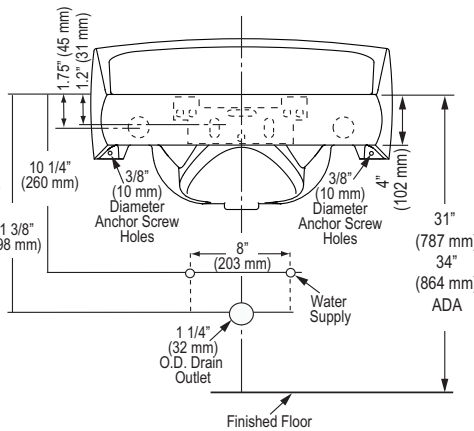

Product Specification
Sink shall be made of vitreous china. Sink shall be wall mounted. Sink shall have a 8" centerset. Sink shall have an overflow. Sink shall be Sloan Model SS-3803.

Important: Fixture dimensions are nominal and may vary slightly from drawings.

This space for Architect/Engineer approval	
Job Name	Date
Model Specified	Quantity
Variations Specified	
Customer/Wholesaler	
Contractor	
Architect	

The information contained in this document is subject to change without notice.

SLOAN®

Sloan Valve Company
10500 Seymour Avenue
Franklin Park, IL 60131
Phone: 1-800-9-VALVE-9 (982-5839)
or 1-847-671-4300
Fax: 1-800-447-8329 or 1-847-671-4380
www.sloanvalve.com

Copyright © 2010 Sloan Valve Company
09/10 Rev. 1a