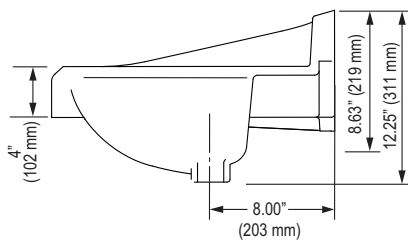

Product Specification
Sink shall be made of vitreous china. Sink shall be wall mounted. Sink shall have a 8" centerset. Sink shall have an overflow. Sink shall be Sloan Model SS-3803.

Important: Fixture dimensions are nominal and may vary slightly from drawings.

This space for Architect/Engineer approval	
Job Name	Date
Model Specified	Quantity
Variations Specified	
Customer/Wholesaler	
Contractor	
Architect	

The information contained in this document is subject to change without notice.