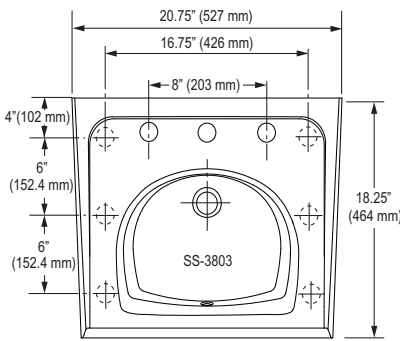

Product Specification
Sink shall be made of vitreous china. Sink shall be wall mounted. Sink shall have a 8" centerset. Sink shall have an overflow. Sink shall be Sloan Model SS-3803.

Important: Fixture dimensions are nominal and may vary slightly from drawings.

This space for Architect/Engineer approval	
Job Name	Date
Model Specified	Quantity
Variations Specified	
Customer/Wholesaler	
Contractor	
Architect	

The information contained in this document is subject to change without notice.

SLOAN®

Sloan Valve Company
10500 Seymour Avenue
Franklin Park, IL 60131
Phone: 1-800-9-VALVE-9 (982-5839)
or 1-847-671-4300
Fax: 1-800-447-8329 or 1-847-671-4380
www.sloanvalve.com

Copyright © 2010 Sloan Valve Company
09/10 Rev. 1a