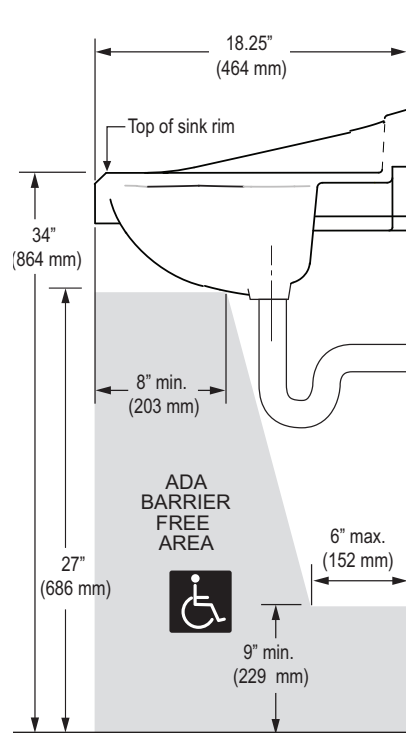

Product Specification
Sink shall be made of vitreous china. Sink shall be wall mounted. Sink shall have a 8" centerset. Sink shall have an overflow. Sink shall be Sloan Model SS-3803.

Important: Fixture dimensions are nominal and may vary slightly from drawings.

This space for Architect/Engineer approval	
Job Name	Date
Model Specified	Quantity
Variations Specified	
Customer/Wholesaler	
Contractor	
Architect	

The information contained in this document is subject to change without notice.

SLOAN®

Sloan Valve Company
10500 Seymour Avenue
Franklin Park, IL 60131
Phone: 1-800-9-VALVE-9 (982-5839)
or 1-847-671-4300
Fax: 1-800-447-8329 or 1-847-671-4380
www.sloanvalve.com

Copyright © 2010 Sloan Valve Company
09/10 Rev. 1a