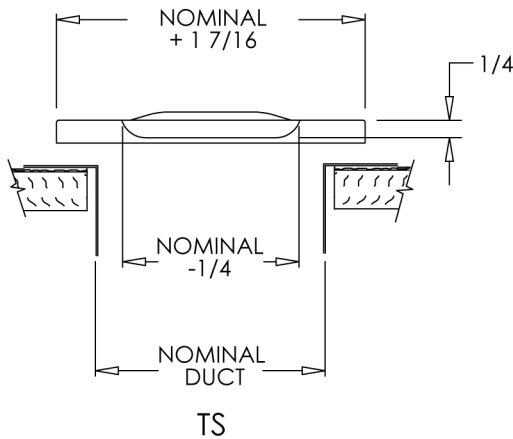

Custom Plating:

☐ Polished Brass	☐ Black Nickel
☐ Antique Brass	☐ Oil Rub Bronze
☐ Polished Chrome	☐ Pewter
☐ Satin Nickel	

PROJECT	SUBMITTAL REVIEW
LOCATION	
ENGINEER	
ARCHITECT	
CONTRACTOR