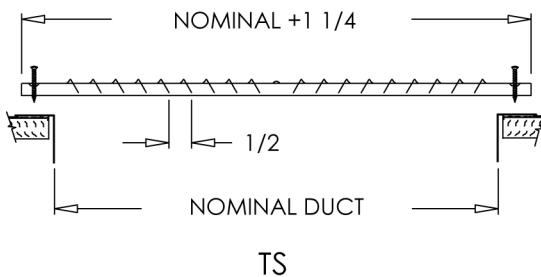

Custom Plating:

☐ Polished Brass	☐ Black Nickel
☐ Antique Brass	☐ Oil Rub Bronze
☐ Polished Chrome	☐ Pewter
☐ Satin Nickel	

PROJECT	SUBMITTAL REVIEW
LOCATION	
ENGINEER	
ARCHITECT	
CONTRACTOR