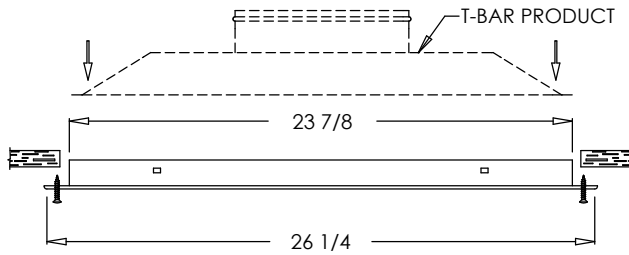

SMTB Surface Mount T-Bar Frame

SMTB
Converts T-bar products to surface mount

Standard:

- Converts T-bar products to surface mount
- Sizes available:
 - 1 x 2
 - 2 x 2
 - 2 x 4
- Finish Soft White

SMTB

PROJECT	SUBMITTAL REVIEW
LOCATION	
ENGINEER	
ARCHITECT	
CONTRACTOR	