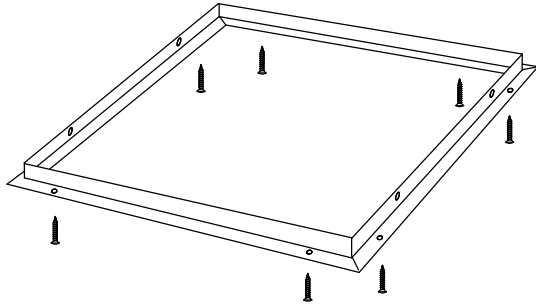

SMTB Surface Mount T-Bar Frame

SMTB
Converts T-bar products to surface mount

Standard:

- Converts T-bar products to surface mount
- Sizes available:
 - 1 x 2
 - 2 x 2
 - 2 x 4
- Finish Soft White

SMTB

PROJECT	SUBMITTAL REVIEW
LOCATION	
ENGINEER	
ARCHITECT	
CONTRACTOR	