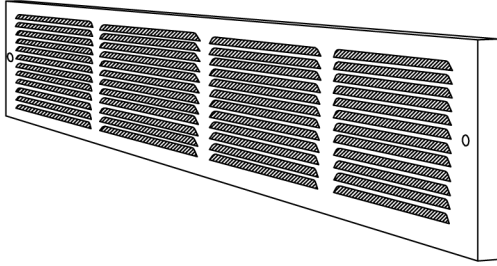

1150 Series Baseboard Return Air Grille

Standard:

- 1/2" spaced vision-proof dual angular louvers for strength and maximum free area
- Margin edges are 7/8" projection for baseboard installation
- Soft White with color matching screws

Optional:

- 1/3" spaced dual angular louvers (1133)

Finishes:

- Driftwood Tan

Designer Colors:

- Coffee Tan
- Camaro Silver
- Bronze
- Navajo White
- Almond
- Black Velvet
- Vanilla

PROJECT
LOCATION
ENGINEER
ARCHITECT
CONTRACTOR