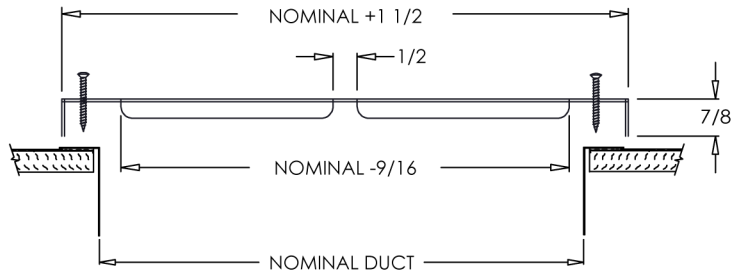

1150 Series Baseboard Return Air Grille

Standard:

- 1/2" spaced vision-proof dual angular louvers for strength and maximum free area
- Margin edges are 7/8" projection for baseboard installation
- Soft White with color matching screws

Optional:

- 1/3" spaced dual angular louvers (1133)

Finishes:

- Driftwood Tan

Designer Colors:

- Coffee Tan
- Camaro Silver
- Bronze
- Navajo White
- Almond
- Black Velvet
- Vanilla

PROJECT
LOCATION
ENGINEER
ARCHITECT
CONTRACTOR