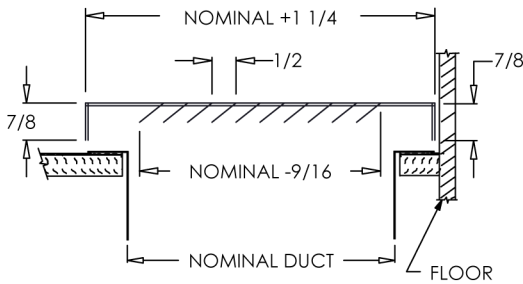

1150 Series Baseboard Return Air Grille

Standard:

- 1/2" spaced vision-proof dual angular louvers for strength and maximum free area
- Margin edges are 7/8" projection for baseboard installation
- Soft White with color matching screws

Optional:

- 1/3" spaced dual angular louvers (1133)

Finishes:

- Driftwood Tan

Designer Colors:

- Coffee Tan
- Camaro Silver
- Bronze
- Navajo White
- Almond
- Black Velvet
- Vanilla

PROJECT
LOCATION
ENGINEER
ARCHITECT
CONTRACTOR