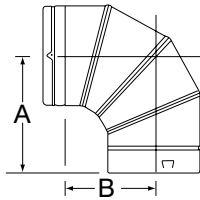

Size	Product No.	Part No.	Lengths
3"	103086	3RV-EZAJ12	12"
	103090	3RV-EZAJ18	18"
4"	104086	4RV-EZAJ12	12"
	104090	4RV-EZAJ18	18"

Size	Product No.	Part No.	Lengths
5"	105086	5RV-EZAJ12	12"
	105090	5RV-EZAJ18	18"

Size	Product No.	Part No.	Lengths
6"	106086	6RV-EZAJ12	12"
	106090	6RV-EZAJ18	18"

Size	Product No.	Part No.	Lengths
7"	107086	7RV-EZAJ12	12"

Size	Product No.	Part No.	Lengths
8"	108086	8RV-EZAJ12	12"

ELBOWS, TEES AND WYES

90° ADJUSTABLE ELBOW

- Used when an offset is required to avoid obstructions such as rafters, joists and other construction obstacles
- Used to orient pipe between vertical and horizontal orientation
- Four piece adjustable elbow twists for easy offsets

Size	Product No.	Part No.	a	b
3"	103230	3RV-90	6 3/8"	4 1/16"
4"	104230	4RV-90	6 3/8"	4 1/16"
5"	105230	5RV-90	6 3/8"	4 1/16"
6"	106230	6RV-90	6 3/8"	4 1/16"
7"	107230	7RV-90	8"	6 1/2"
8"	108230	8RV-90	8 1/4"	6 3/4"