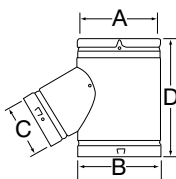

45° Adjustable Elbow

Size	Product No.	Part No.	Outer	a	b
7"	107215	7RV-45	7 1/2"	3 3/16"	7 1/2"
8"	108215	8RV-45	8 1/2"	3 1/4"	8 1/2"

45°/60° Adjustable Elbow

Size	Product No.	Part No.	Outer	a	b
3"	103222	3RV-60	3 1/2"	4 3/8"	4 1/16"
4"	104222	4RV-60	4 1/2"	4 3/8"	4 1/16"
5"	105222	5RV-60	5 1/2"	4 3/8"	4 1/16"
6"	106222	6RV-60	6 1/2"	4 3/8"	4 1/16"

STANDARD TEE

- Used to transition system from horizontal to vertical orientation
- Provides easy access for inspection and maintenance
- Tee Cap sold separately

Size	Product No.	Part No.	a	b	c
3"	103100	3RV-TS	6 5/8"	4 1/4"	4 1/4"
4"	104100	4RV-TS	8 1/2"	4 3/4"	5"
5"	105100	5RV-TS	9 1/2"	5 1/4"	5 1/2"
6"	106100	6RV-TS	10 1/2"	5 3/4"	6"
7"	107100	7RV-TS	11 1/2"	6 1/4"	6 1/2"
8"	108100	8RV-TS	12 1/2"	6 3/4"	7"

NOTE: Reduction Tee Available.

TEE CAP

- Used at bottom of Tee
- Removable for easy system maintenance

Size	Product No.	Part No.
3"	103180	3RV-TC
4"	104180	4RV-TC
5"	105180	5RV-TC
6"	106180	6RV-TC
7"	107180	7RV-TC
8"	108180	8RV-TC

FIXED WYE

- Used to transition system from horizontal to vertical orientation
- Provides better flue gas flow than a traditional Tee

Size	Product No.	Part No.	a	b	c	d
4" x 3"	104133	4RV3-FY	4"	4"	3"	10"
4" x 4"	104134	4RV4-FY	4"	4"	4"	10"
5" x 3"	105133	5RV3-FY	5"	5"	3"	10"
5" x 4"	105134	5RV4-FY	5"	5"	4"	10"
5" x 4" x 3"	1051343	5RV4-3FY	5"	4"	3"	11.5"
5" x 4" x 4"	1051344	5RV4-4FY	5"	4"	4"	11.5"
6" x 3"	106133	6RV3-FY	6"	6"	3"	11"
6" x 4"	106134	6RV4-FY	6"	6"	4"	11"
6" x 5"	106135	6RV5-FY	6"	6"	5"	11"