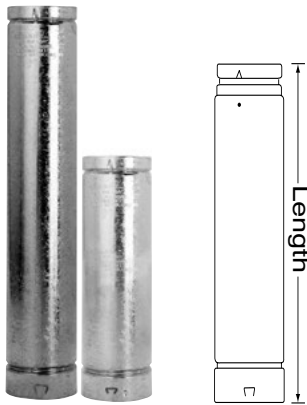

LOCKTAB® FEATURE FOR TYPE "B" RV GAS VENT

To use the LockTab® feature:

Our non-positional lock system on the Selkirk® RV Gas Vent is the best lock system on the market today. The incorporation of the LockTab® feature simply improves our lock system by adding flexibility and meeting market needs.

RV 3" THROUGH 8"

The RV line of Selkirk round vent pipe and fittings is designed for use on approved gas appliances in residential and light commercial and industrial applications. Round vents for large appliances will be found in the QC section which follows.

NOTE: Size refers to the inside diameter of the pipe or fitting. The outside diameter of RV is approximately 1/2" larger. Outer material is 28 GA galvanized steel. Inner liner is aluminum.

LOCKTAB – You no longer have to use sheet metal screws to secure pipe connections if local codes require you to. Just press the "LockTab" and you are done.

VENT PIPE

ROUND PIPE

- Available in 6 sizes
- Easy to assemble and can be combined to obtain the required installation height
- Sectional overlap of 1.5". Hence, net assembled length is 1.5" less than listed lengths

Size	Product No.	Part No.	Lengths
3"	103060	3RV-5	Pipe - 5'
	103048	3RV-4	Pipe - 4'
	103036	3RV-3	Pipe - 3'
	103024	3RV-2	Pipe - 2'
	103018	3RV-18	Pipe - 18"
	103012	3RV-12	Pipe - 12"
103006	3RV-6	Pipe - 6"	

Size	Product No.	Part No.	Lengths
4"	104060	4RV-5	Pipe - 5'
	104048	4RV-4	Pipe - 4'
	104036	4RV-3	Pipe - 3'
	104024	4RV-2	Pipe - 2'
	104018	4RV-18	Pipe - 18"
	104012	4RV-12	Pipe - 12"
104006	4RV-6	Pipe - 6"	

Size	Product No.	Part No.	Lengths
5"	105060	5RV-5	Pipe - 5'
	105048	5RV-4	Pipe - 4'
	105036	5RV-3	Pipe - 3'
	105024	5RV-2	Pipe - 2'
	105018	5RV-18	Pipe - 18"
	105012	5RV-12	Pipe - 12"
105006	5RV-6	Pipe - 6"