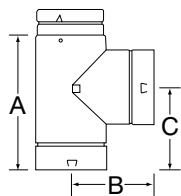

45° Adjustable Elbow

Size	Product No.	Part No.	Outer	a	b
7"	107215	7RV-45	7 1/2"	3 3/16"	7 1/2"
8"	108215	8RV-45	8 1/2"	3 1/4"	8 1/2"

45°/60° Adjustable Elbow

Size	Product No.	Part No.	Outer	a	b
3"	103222	3RV-60	3 1/2"	4 3/8"	4 1/16"
4"	104222	4RV-60	4 1/2"	4 3/8"	4 1/16"
5"	105222	5RV-60	5 1/2"	4 3/8"	4 1/16"
6"	106222	6RV-60	6 1/2"	4 3/8"	4 1/16"

STANDARD TEE

- Used to transition system from horizontal to vertical orientation
- Provides easy access for inspection and maintenance
- Tee Cap sold separately

Size	Product No.	Part No.	a	b	c
3"	103100	3RV-TS	6 5/8"	4 1/4"	4 1/4"
4"	104100	4RV-TS	8 1/2"	4 3/4"	5"
5"	105100	5RV-TS	9 1/2"	5 1/4"	5 1/2"
6"	106100	6RV-TS	10 1/2"	5 3/4"	6"
7"	107100	7RV-TS	11 1/2"	6 1/4"	6 1/2"
8"	108100	8RV-TS	12 1/2"	6 3/4"	7"