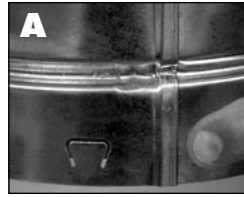

The Locktab is located on the female end of the gas vent.

Assemble the gas vent sections

The Locktab is then depressed with a thumb or blunt object such as a screwdriver into the lock channel of the male end

NOTE: Size refers to the inside diameter of the pipe or fitting. The outside diameter of RV is approximately 1/2" larger. Outer material is 28 GA galvanized steel. Inner liner is aluminum.

LOCKTAB – You no longer have to use sheet metal screws to secure pipe connections if local codes require you to. Just press the "LockTab" and you are done.