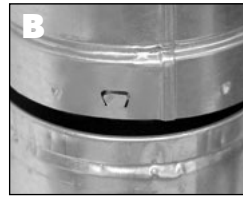

The Locktab is located on the female end of the gas vent.

Assemble the gas vent sections

The Locktab is then depressed with a thumb or blunt object such as a screwdriver into the lock channel of the male end

NOTE: Size refers to the inside diameter of the pipe or fitting. The outside diameter of RV is approximately 1/2" larger. Outer material is 28 GA galvanized steel. Inner liner is aluminum.

LOCKTAB – You no longer have to use sheet metal screws to secure pipe connections if local codes require you to. Just press the "LockTab" and you are done.