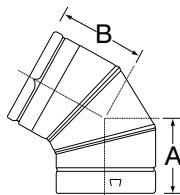

45°/60° ADJUSTABLE ELBOW

- Used when an offset is required to avoid obstructions such as rafters, joists and other construction obstacles
- Three piece adjustable elbow twists for easy offsets