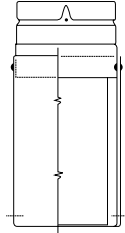

Size	Product No.	Part No.	Lengths
3"	103082	3RV-AJ12	12"
	103084	3RV-AJ18	18"
4"	104082	4RV-AJ12	12"
	104084	4RV-AJ18	18"

Size	Product No.	Part No.	Lengths
5"	105082	5RV-AJ12	12"
	105084	5RV-AJ18	18"

Size	Product No.	Part No.	Lengths
6"	106082	6RV-AJ12	12"
	106084	6RV-AJ18	18"

Size	Product No.	Part No.	Lengths
7"	107082	7RV-AJ12	12"

Size	Product No.	Part No.	Lengths
8"	108082	8RV-AJ12	12"

RV 3" THROUGH 8"

VENT PIPE

EZ ADJUSTABLE LENGTH

- Used in combination with a straight length, assures an exact length can be achieved
- 12" Length adjusts from 3 1/2" to 10 1/2"
- 18" Length adjusts from 6" to 16"

Size	Product No.	Part No.	Lengths
3"	103086	3RV-EZAJ12	12"
	103090	3RV-EZAJ18	18"
4"	104086	4RV-EZAJ12	12"
	104090	4RV-EZAJ18	18"

Size	Product No.	Part No.	Lengths
5"	105086	5RV-EZAJ12	12"
	105090	5RV-EZAJ18	18"

Size	Product No.	Part No.	Lengths
6"	106086	6RV-EZAJ12	12"
	106090	6RV-EZAJ18	18"

Size	Product No.	Part No.	Lengths
7"	107086	7RV-EZAJ12	12"

Size	Product No.	Part No.	Lengths
8"	108086	8RV-EZAJ12	12"

ELBOWS, TEES AND WYES