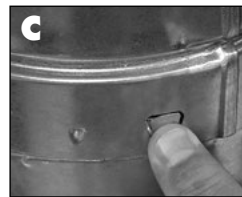

The Locktab is located on the female end of the gas vent.

Assemble the gas vent sections

The Locktab is then depressed with a thumb or blunt object such as a screwdriver into the lock channel of the male end

NOTE: Size refers to the inside diameter of the pipe or fitting. The outside diameter of RV is approximately 1/2" larger. Outer material is 28 GA galvanized steel. Inner liner is aluminum.

LOCKTAB – You no longer have to use sheet metal screws to secure pipe connections if local codes require you to. Just press the "LockTab" and you are done.