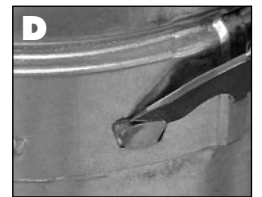

The Locktab is located on the female end of the gas vent.

Assemble the gas vent sections

The Locktab is then depressed with a thumb or blunt object such as a screwdriver into the lock channel of the male end

NOTE: Size refers to the inside diameter of the pipe or fitting. The outside diameter of RV is approximately 1/2" larger. Outer material is 28 GA galvanized steel. Inner liner is aluminum.

LOCKTAB – You no longer have to use sheet metal screws to secure pipe connections if local codes require you to. Just press the "LockTab" and you are done.