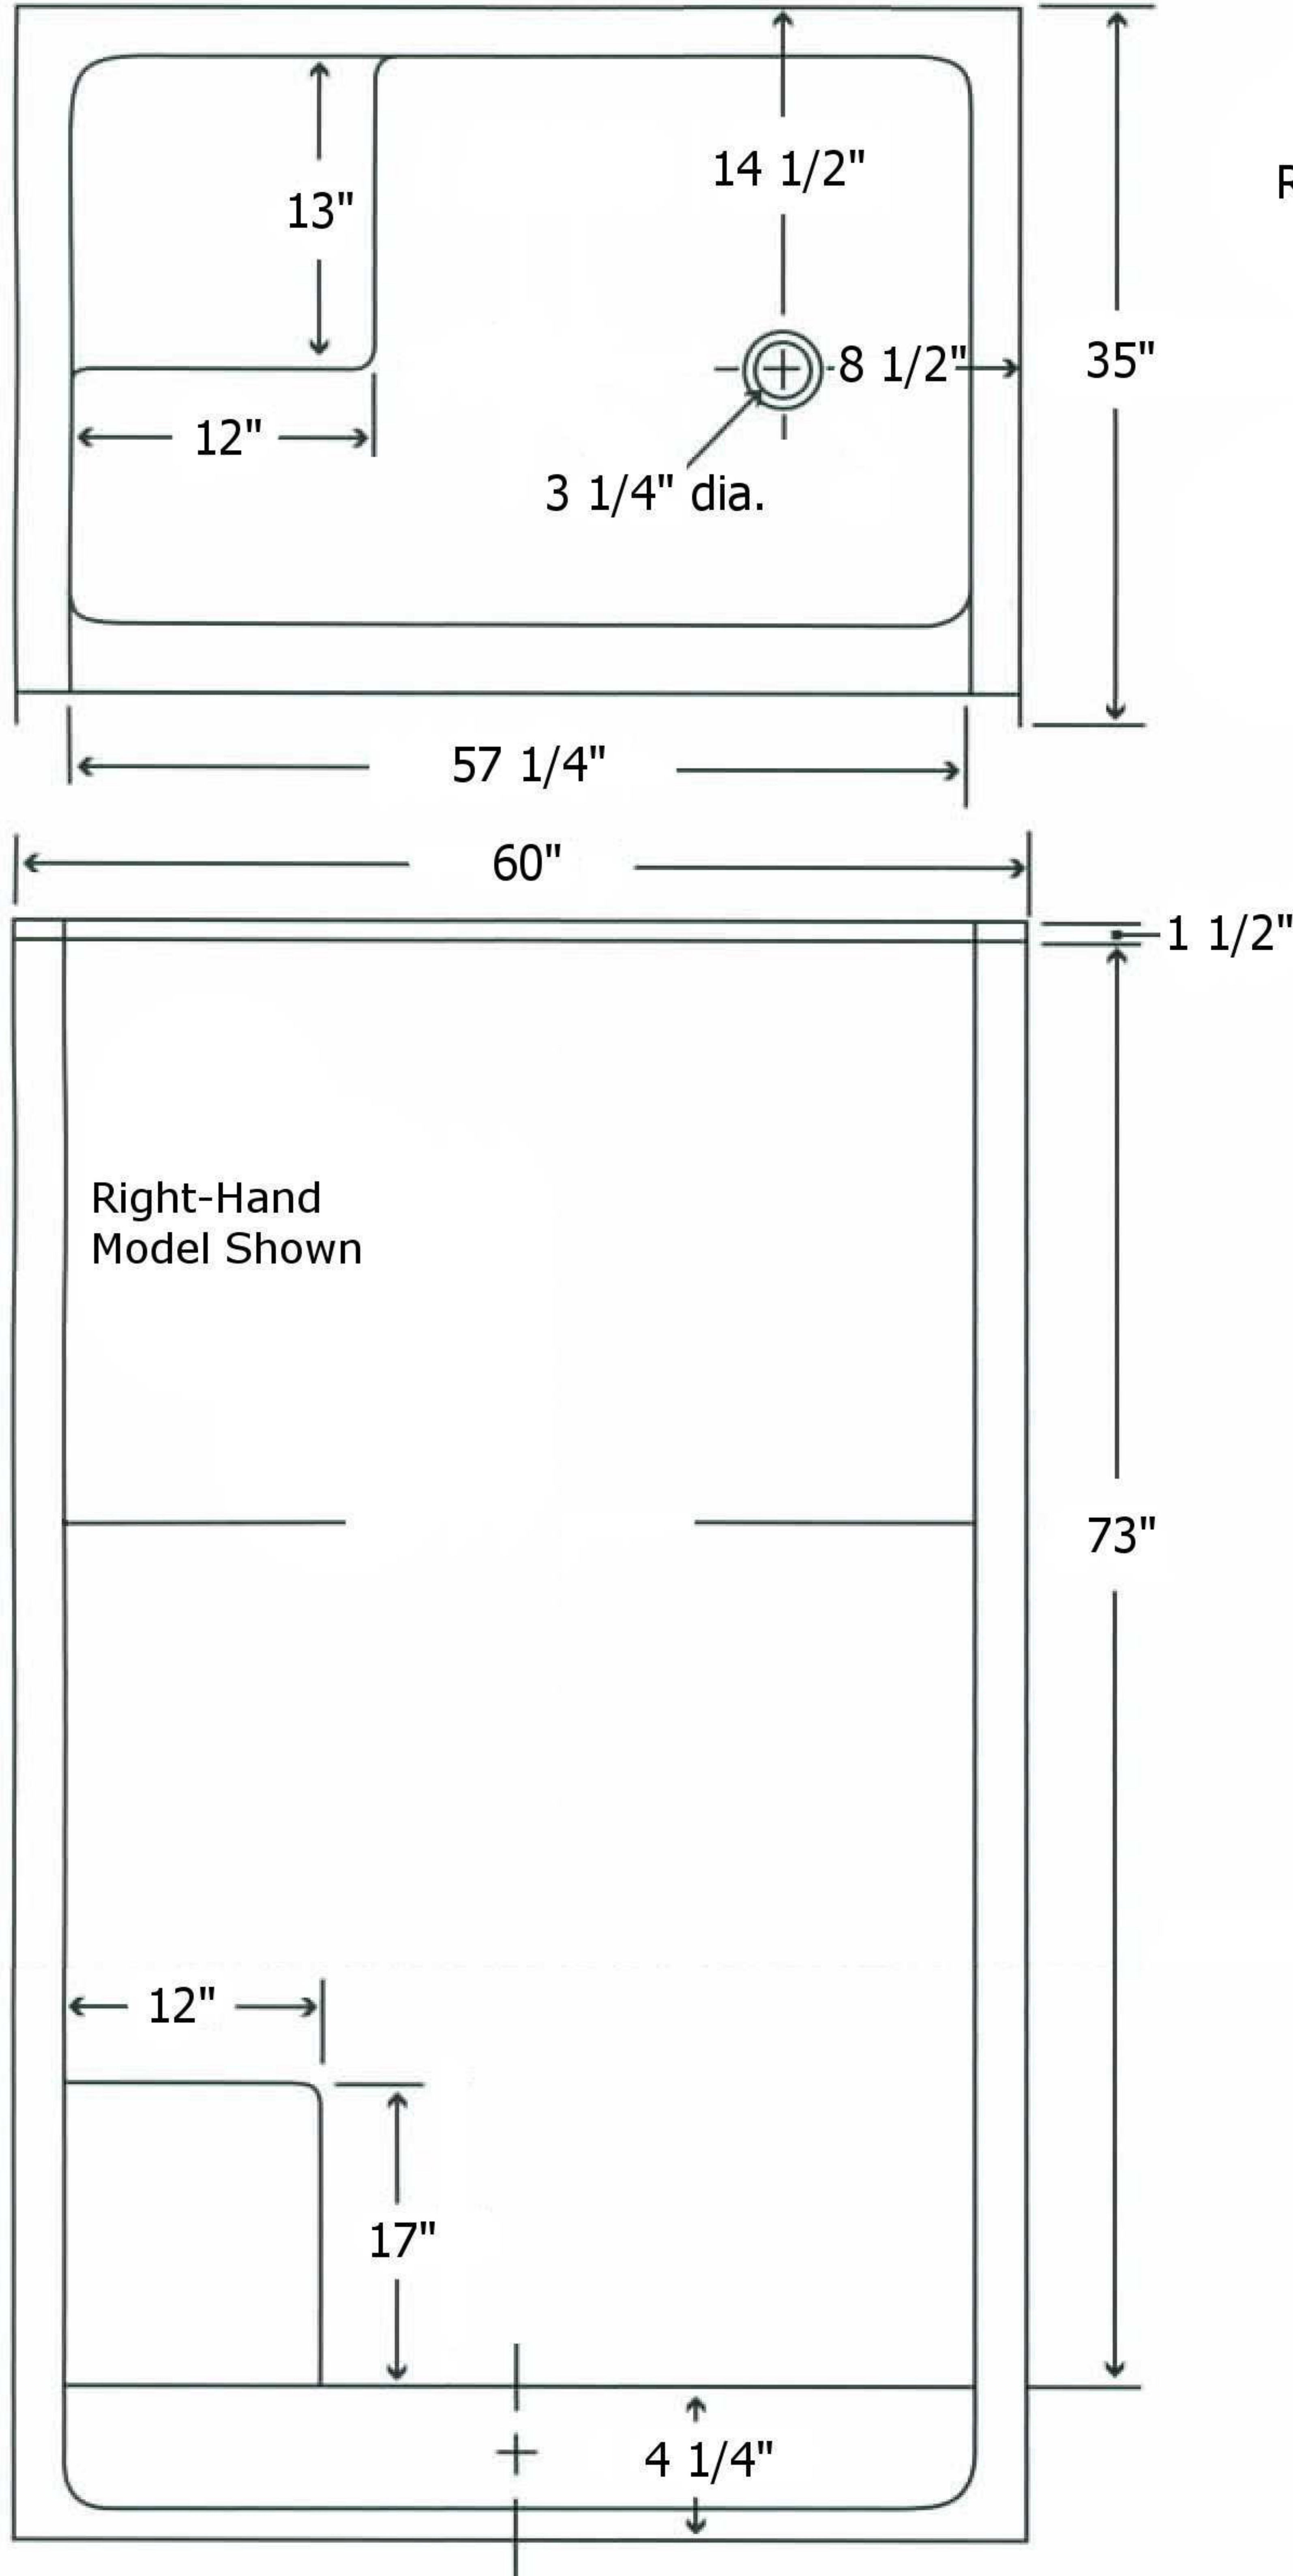

MODEL SED160-34

1-piece

Width: 60"
Depth: 35"
Height: 78 3/4"

Units available in:
Left-Hand Model: LH drain location/RH seat
Right-Hand Model: RH drain location/LH seat

Floor to Floor: 2"

All dimensions may vary.

Salo products are independently certified to meet ANSI Z 124 and HUD Bulletin 73A requirements.