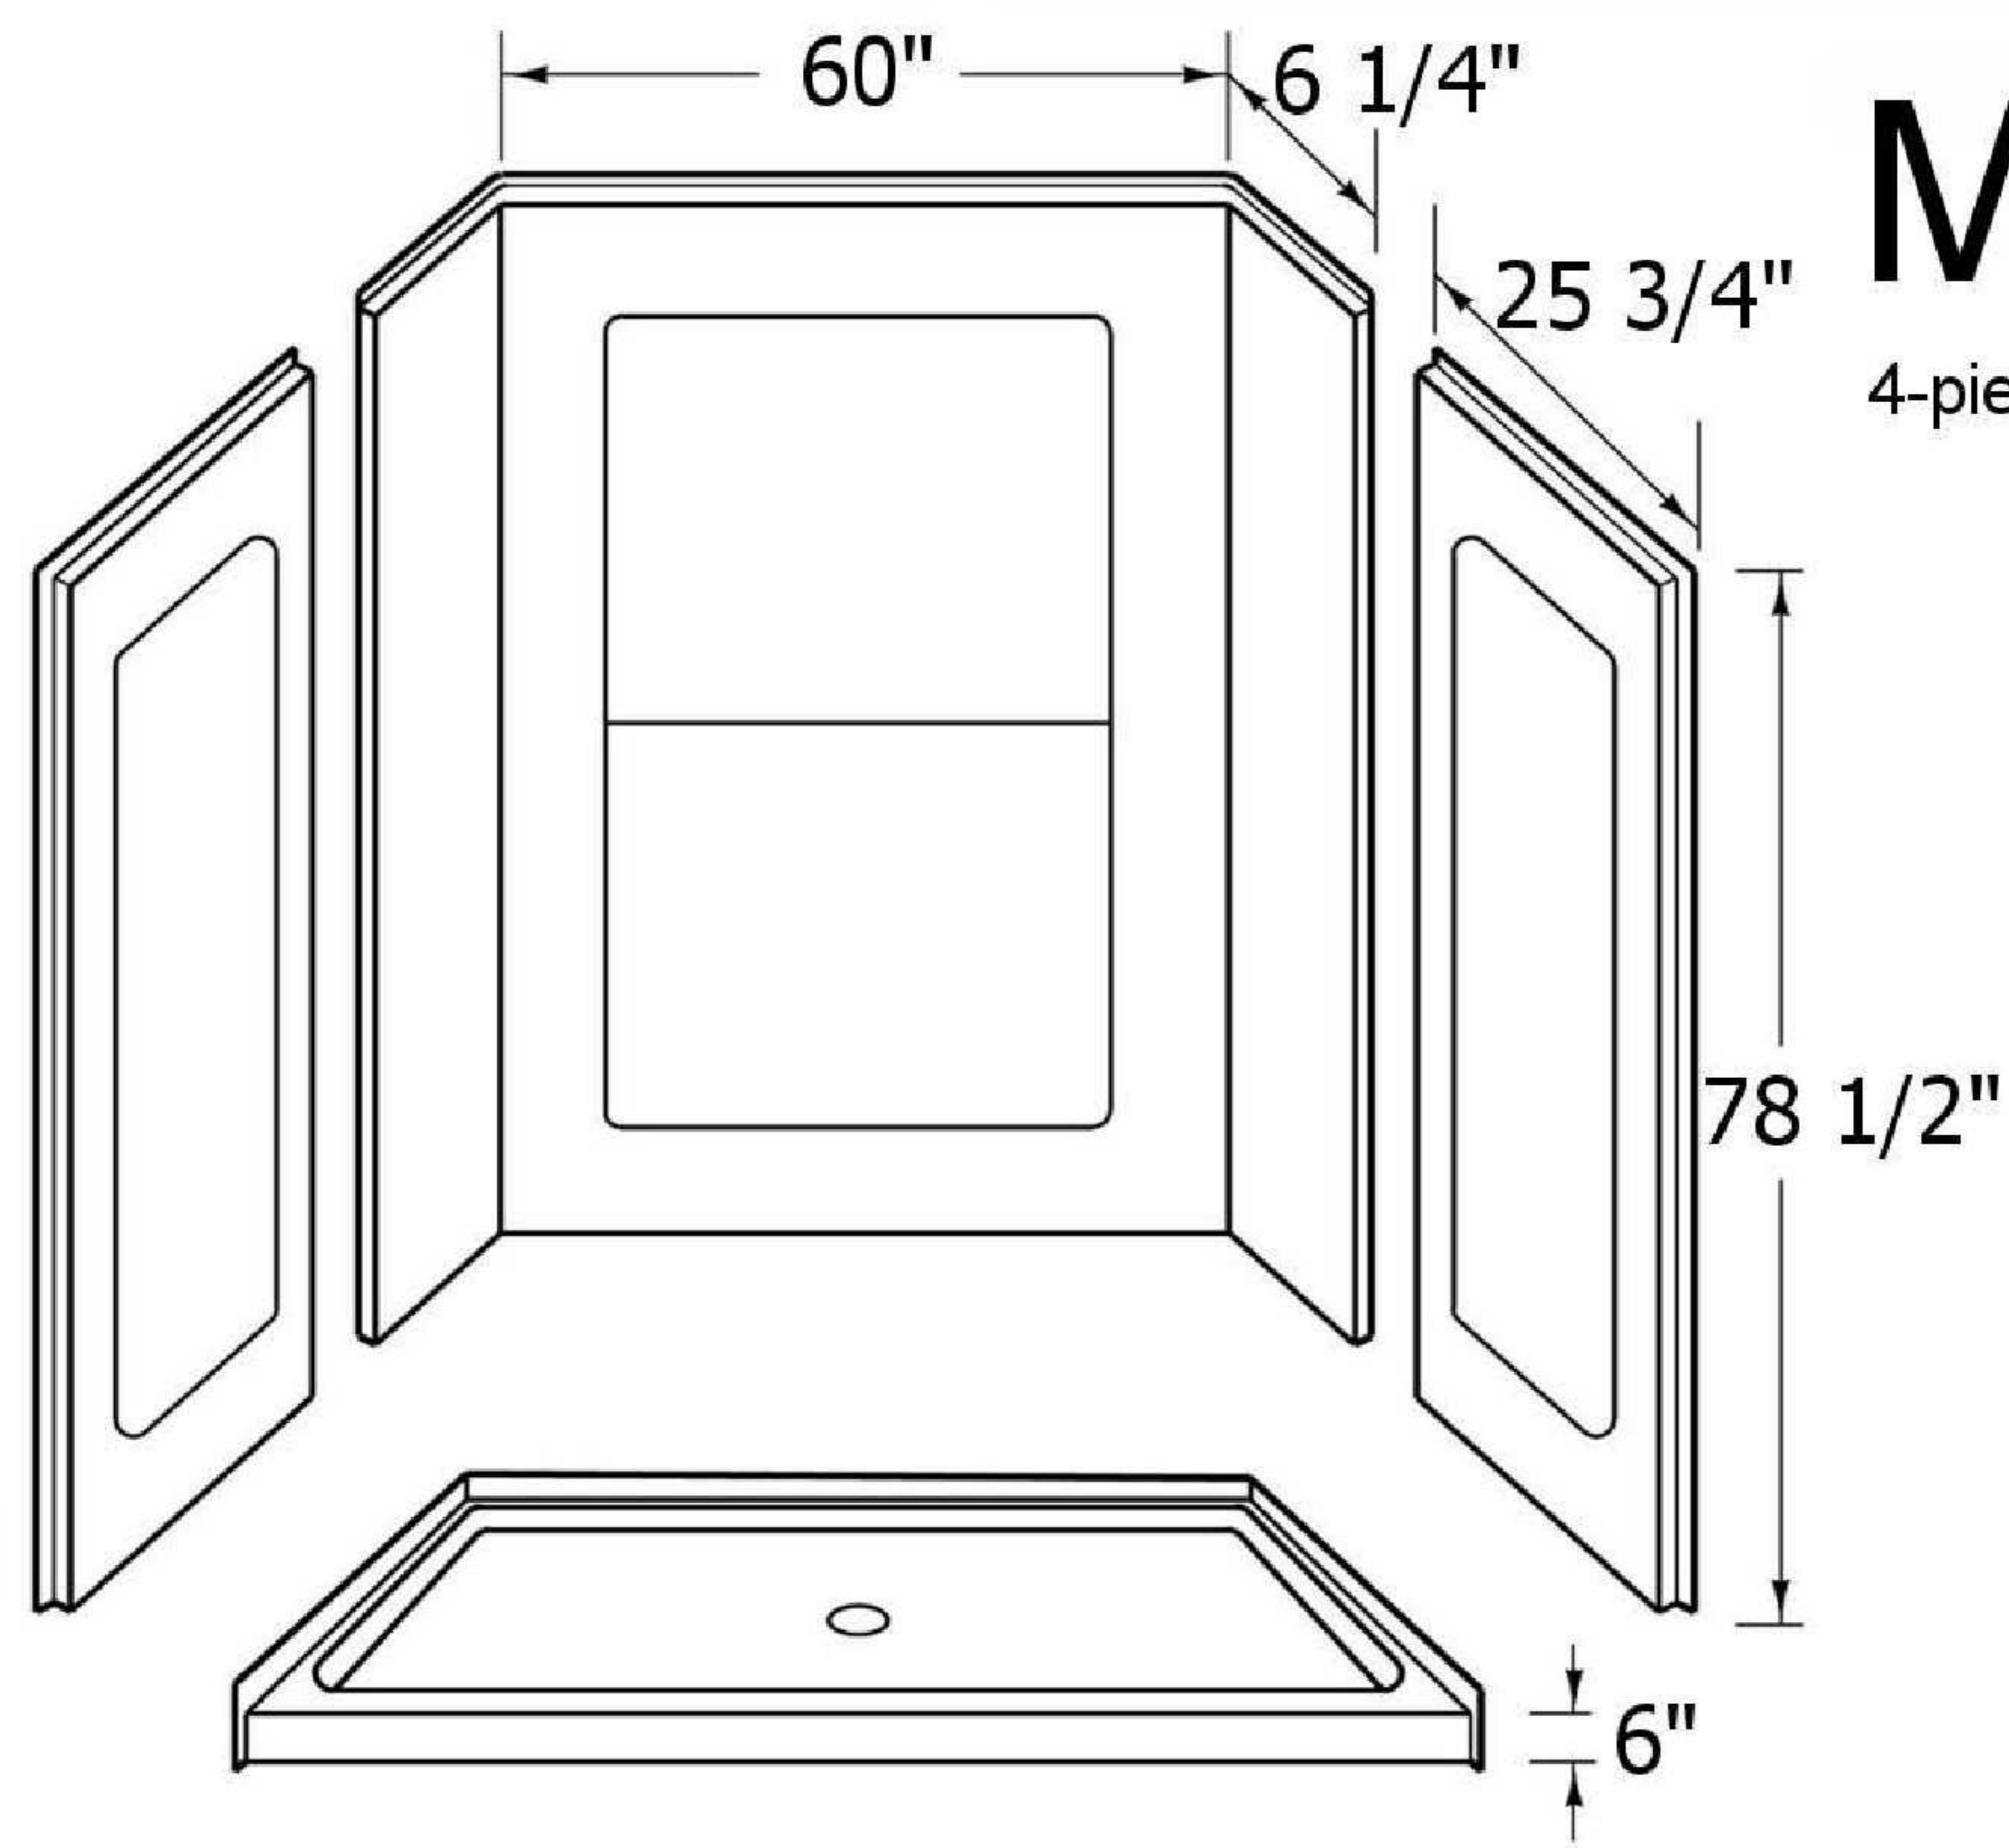

Boltless Remodelers

MODEL 460-32

4-piece boltless remodeler

Width: 60"
Depth: 32"
Height: 84 1/2"

Units available in:
Left-Hand Plumbing
Right-Hand Plumbing
Center Drain

Floor to Floor: 1 3/4"

All dimensions may vary.