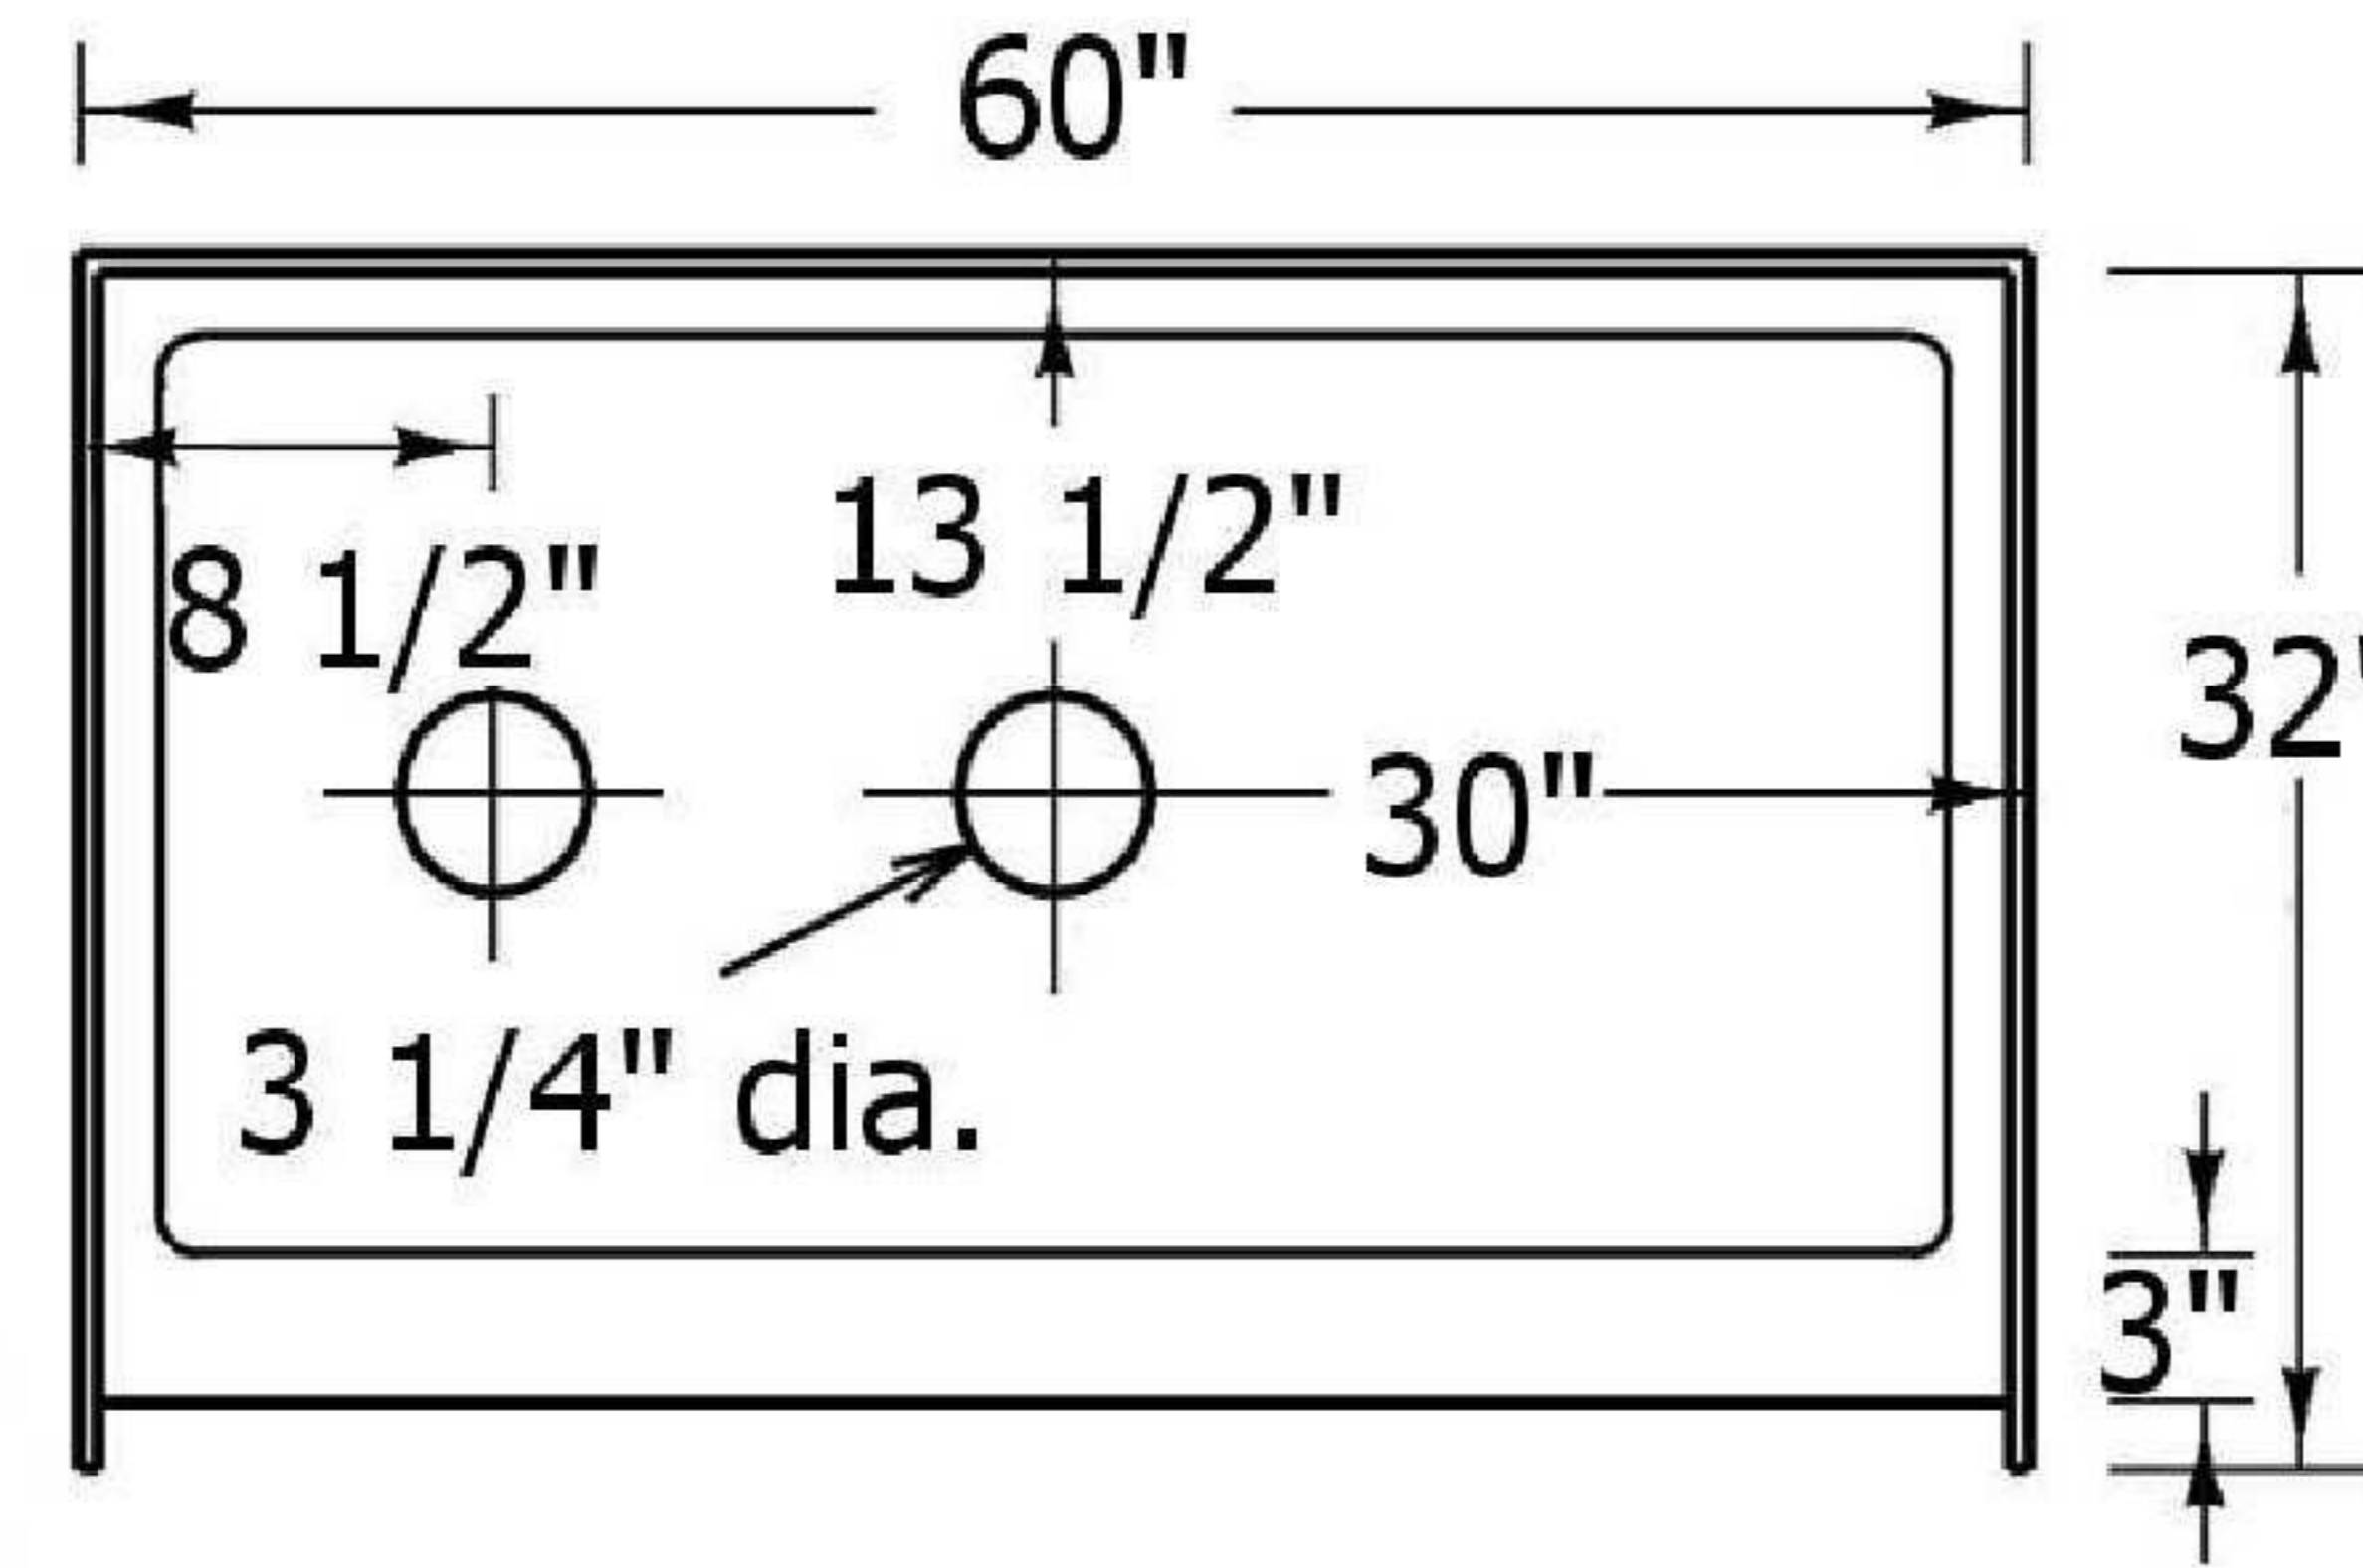

Boltless Remodelers

MODEL 460-32

4-piece boltless remodeler

Width: 60"
Depth: 32"
Height: 84 1/2"

Units available in:
Left-Hand Plumbing
Right-Hand Plumbing
Center Drain

Floor to Floor: 1 3/4"

All dimensions may vary.