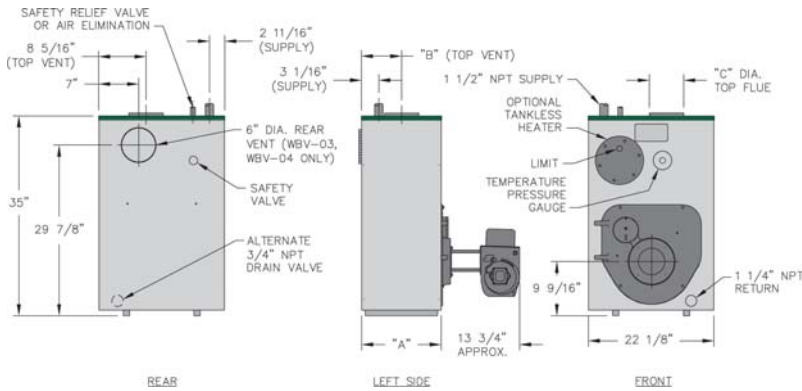

Technical Information

Water

Steam

Boiler Dimensions

Boiler Model Number	Jacket Depth "A"	Rear of Jacket to c/l of Vent "B"	Vent Size Diameter "C"
WBV-03	14-1/8"	7-1/16"	6"
WBV-04	18-1/8"	9-1/16"	6"
WBV-05	22-1/8"	11-1/16"	7"

Crated Dimensions & Shipping Weights

Boiler Model Number	Length		Width	Height	Approximate Shipping Weight (lbs.)							
	WPC, WPCT, WPCO	SP-SPT	WPC, WPCT, SP-SPT	WPC, WPCT, SP-SPT	Knockdown				Package			
					W-S	WU	S	SU	WPC	WPCT	SP	SPT
WBV-03	35"	40"	28-1/2"	39-3/4"	470	485	535	550	566	575	573	584
WBV-04	43"	40"	28-1/2"	39-3/4"	590	605	650	665	694	708	685	696
WBV-05	43"	—	28-1/2"	39-3/4"	710	725	—	—	805	813	—	—

Boiler Ratings

Series WBV/WV™										Water Content, Gallons		Minimum Stack Draft Required, in. W.C.
Boiler Model Number	Input		Heating Capacity⁵, MBH		Net I=B=R Ratings⁴			AFUE⁵, %				
	GPH¹	MBH	Water	Steam	Steam, sqft	Steam, MBH³	Water, MBH²	Water	Steam			
WBV-03	0.60†	84	75	—	—	—	65	87.5*	—	11.75	—	-.03
WBV-03	0.85	119	104	103	321	77	90	86.2*	84.8	11.75	12.00	-.04
WBV-03	1.05	147	126	124	388	93	110	85.0*	83.6	11.75	12.00	-.05
WBV-04	0.95†	133	117	—	—	—	102	87.0*	—	14.75	—	-.03
WBV-04	1.25	175	151	151	471	113	131	85.4*	85.3*	14.75	14.87	-.04
WBV-04	1.50	210	180	179	558	134	156	85.1*	84.3	14.75	14.87	-.05
WV-05†	1.75	245	212	—	—	—	184	85.5*	—	17.75	—	-.05
WV-05†	1.95	273	235	—	—	—	204	85.0*	—	17.75	—	-.06

* As an ENERGY STAR® Partner, PB Heat, LLC has determined that these firing rates meet the ENERGY STAR guidelines for energy efficiency.

† Top venting only.

‡ Nozzles for these firing rates not provided as standard equipment. Consult factory for price and availability.

§ This firing rate can only be achieved with a Riello F-3 burner. Consult us for details.

1 Burner input based on No. 2 fuel oil with a heating value of 140,000 Btu per gallon.

2 Net I=B=R water ratings based on an allowance of 1.15.

3 Net I=B=R steam ratings based on an allowance of 1.333.

4 Consult factory before selecting a boiler for installations having unusual piping and pickup requirements, such as intermittent system operation, extensive piping systems, etc.

5 Heating Capacity and Annual Fuel Utilization Efficiency (AFUE) ratings are based on U.S. Government tests, with 13% CO₂ and -0.02" w.c. draft over fire. Before purchasing this appliance, read important information about its estimated annual energy consumptions or energy efficiency rating that is available from your retailer.

6 Chimney Size: 8" x 8" x 15 ft.

PeerlessBoilers.com

Printed on Recycled Paper

PeerlessBoilers.com

CUT-WBV R0 (4/11-16M)

Printed in U.S.A.

©2011 PB Heat, LLC. All rights reserved.