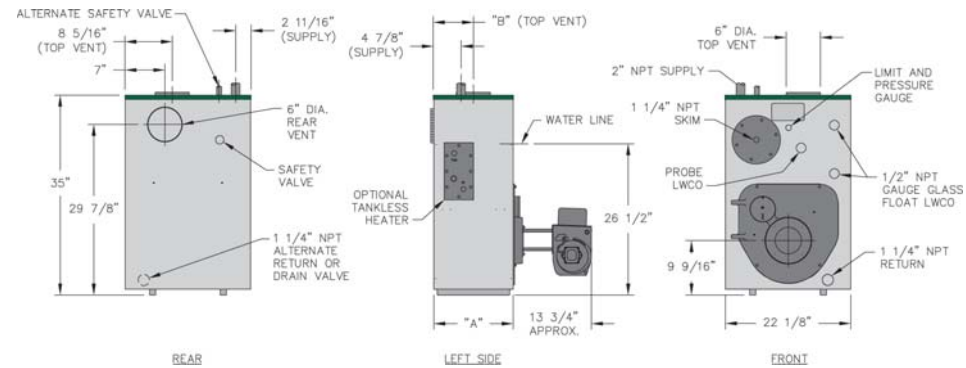

Technical Information

Water

Steam

Boiler Dimensions

Boiler Model Number	Jacket Depth "A"	Rear of Jacket to c/l of Vent "B"	Vent Size Diameter "C"
WBV-03	14-1/8"	7-1/16"	6"
WBV-04	18-1/8"	9-1/16"	6"
WBV-05	22-1/8"	11-1/16"	7"

Crated Dimensions & Shipping Weights

Boiler Model Number	Length		Width	Height	Approximate Shipping Weight (lbs.)							
	WPC, WPCT, WPCO	SP-SPT	WPC, WPCT, SP-SPT	WPC, WPCT, SP-SPT	Knockdown				Package			
					W-S	WU	S	SU	WPC	WPCT	SP	SPT
WBV-03	35"	40"	28-1/2"	39-3/4"	470	485	535	550	566	575	573	584
WBV-04	43"	40"	28-1/2"	39-3/4"	590	605	650	665	694	708	685	696
WBV-05	43"	—	28-1/2"	39-3/4"	710	725	—	—	805	813	—	—

Boiler Ratings

Series WBV/WV™										Water Content, Gallons		Minimum Stack Draft Required, in. W.C.
Boiler Model Number	Input		Heating Capacity⁵, MBH		Net I=B=R Ratings⁴			AFUE⁵, %				
	GPH¹	MBH	Water	Steam	Steam, sqft	Steam, MBH³	Water, MBH²	Water	Steam			
WBV-03	0.60†	84	75	—	—	—	65	87.5*	—	11.75	—	-.03
WBV-03	0.85	119	104	103	321	77	90	86.2*	84.8	11.75	12.00	-.04
WBV-03	1.05	147	126	124	388	93	110	85.0*	83.6	11.75	12.00	-.05
WBV-04	0.95†	133	117	—	—	—	102	87.0*	—	14.75	—	-.03
WBV-04	1.25	175	151	151	471	113	131	85.4*	85.3*	14.75	14.87	-.04
WBV-04	1.50	210	180	179	558	134	156	85.1*	84.3	14.75	14.87	-.05
WV-05†	1.75	245	212	—	—	—	184	85.5*	—	17.75	—	-.05
WV-05†	1.95	273	235	—	—	—	204	85.0*	—	17.75	—	-.06

* As an ENERGY STAR® Partner, PB Heat, LLC has determined that these firing rates meet the ENERGY STAR guidelines for energy efficiency.

† Top venting only.

‡ Nozzles for these firing rates not provided as standard equipment. Consult factory for price and availability.

§ This firing rate can only be achieved with a Riello F-3 burner. Consult us for details.

1 Burner input based on No. 2 fuel oil with a heating value of 140,000 Btu per gallon.

2 Net I=B=R water ratings based on an allowance of 1.15.

3 Net I=B=R steam ratings based on an allowance of 1.333.

4 Consult factory before selecting a boiler for installations having unusual piping and pickup requirements, such as intermittent system operation, extensive piping systems, etc.

5 Heating Capacity and Annual Fuel Utilization Efficiency (AFUE) ratings are based on U.S. Government tests, with 13% CO₂ and -0.02" w.c. draft over fire. Before purchasing this appliance, read important information about its estimated annual energy consumptions or energy efficiency rating that is available from your retailer.

6 Chimney Size: 8" x 8" x 15 ft.

PeerlessBoilers.com

Printed on Recycled Paper

PeerlessBoilers.com

CUT-WBV R0 (4/11-16M)

Printed in U.S.A.

©2011 PB Heat, LLC. All rights reserved.