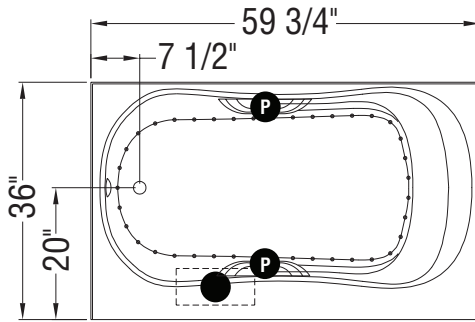

71 3/4" x 36" x 20"

66" 36" 20"

59 3/4" x 36" x 20"

59 3/4" 32" 20"

(Length x Width x Height)

- One Chromatherapy light
- Removable IFS Panel
- Two Chromatherapy lights
- Two Grab Bars
- Two White Grab Bars (non-metallic)
- Water heater
- White Pillow

Model

CS 53 IFS™

59 3/4" x 36" x 20"

Water capacity
Maximum 58 G
Minimum 44 G

All dimensions are approximate. Structure measurements must be verified against the unit to ensure proper fit.

TRUE WHIRLPOOL
SYSTEM

AEROEFFECT
AIR SYSTEM

- : Indicates pump or blower positioning
- Ⓟ : Indicates optional grab bars positioning
- (○) : Indicates True Whirlpool jets positioning
- (●) : Indicates Aeroeffect airjets positioning