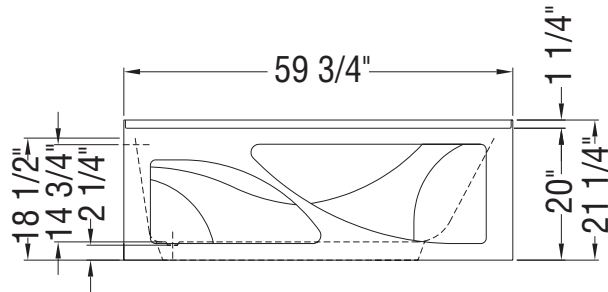

Model

CS 53 IFS™

59 3/4" x 36" x 20"

Water capacity
Maximum 58 G
Minimum 44 G

All dimensions are approximate. Structure measurements must be verified against the unit to ensure proper fit.

TRUE WHIRLPOOL
SYSTEM

AEROEFFECT
AIR SYSTEM

- : Indicates pump or blower positioning
- Ⓟ : Indicates optional grab bars positioning
- (○) : Indicates True Whirlpool jets positioning
- (●) : Indicates Aeroeffect airjets positioning