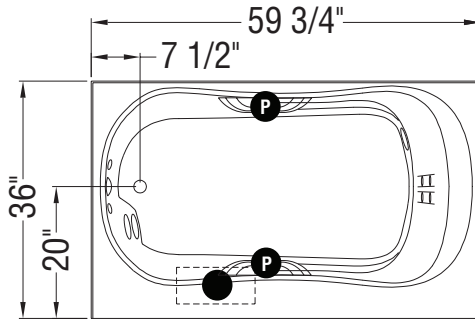

71 3/4" x 36" x 20"

66" 36" 20"

59 3/4" x 36" x 20"

59 3/4" 32" 20"

(Length x Width x Height)

- One Chromatherapy light
- Removable IFS Panel
- Two Chromatherapy lights
- Two Grab Bars
- Two White Grab Bars (non-metallic)
- Water heater
- White Pillow

Model

CS 53 IFS™

59 3/4" x 36" x 20"

Water capacity
Maximum 58 G
Minimum 44 G

All dimensions are approximate. Structure measurements must be verified against the unit to ensure proper fit.

TRUE WHIRLPOOL
SYSTEM

AEROEFFECT
AIR SYSTEM

- : Indicates pump or blower positioning
- Ⓟ : Indicates optional grab bars positioning
- (○) : Indicates True Whirlpool jets positioning
- (●) : Indicates Aeroeffect airjets positioning