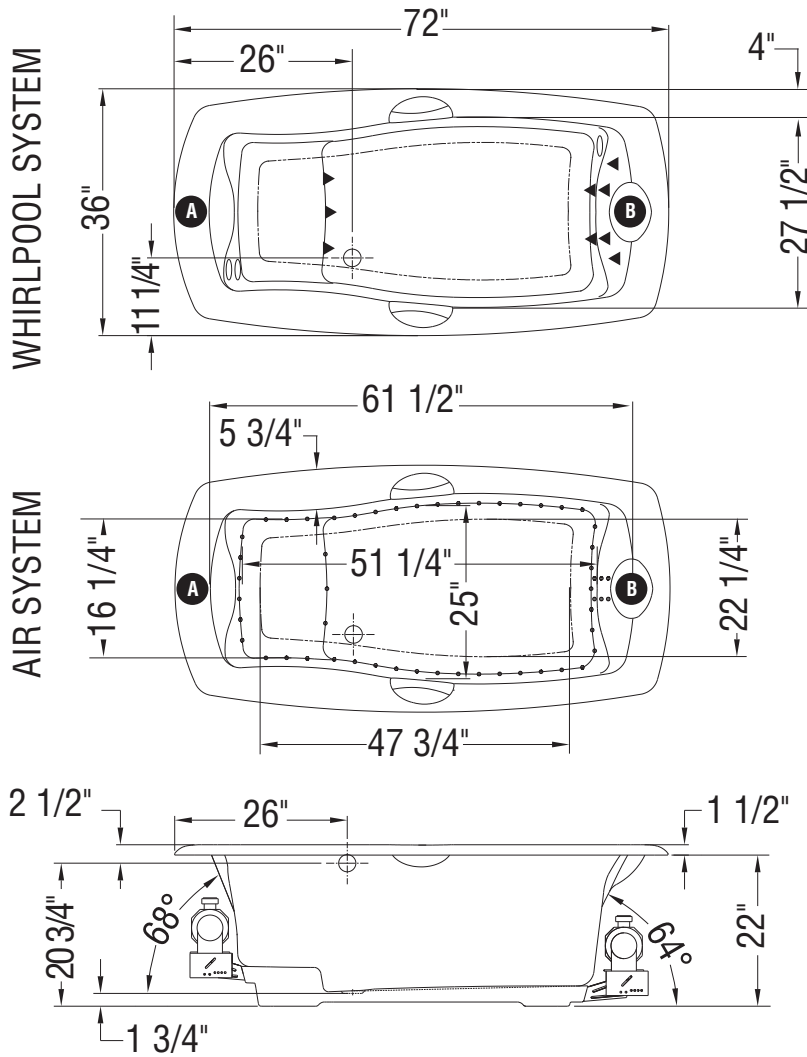

MAAX SUBMITTAL SPECIFICATIONS

Release 7236

MODEL NUMBER 105313

DIMENSIONS: 72" x 36" x 24" Acrylic

Vivez l'expérience
MAAX[®]
 Enjoy the experience

STANDARD FEATURES

- Unique features: deep relaxation soak at one end and raised soak for reading at other end
- Stability is imperative for relaxation featuring 2 integrated solid brass grab bars Grab bars are color-coordinated for White, Bone and Biscuit bathtubs. For all other bathtub colors, please specify grab bar color (Chrome, Polished Brass or Brushed Nickel - available at no extra charge).
- Recessed head cushion The integrated cushion comes by default White for White bathtub, Black for all bathtubs colors. Specify if Black cushion with White bathtub.
- Foot step with optional foot jets
- Deck for faucet
- Off center drain
- Drop-in installation

2014-07-07

MAAX SUBMITTAL SPECIFICATIONS

Release 7236

MODEL NUMBER 105313

TECHNICAL DRAWINGS

Note: A or B pump location could exceed by one in. on combo.
 Note: For deck-mount faucet installation, install faucets on same side as the overflow.

(A/B): Specify blower and/or pump location when ordering

(○): Indicates whirlpool jets positioning

(•): Indicates airjets positioning

(▲): Indicates backjets and foot jets positioning

Bathtub base includes anti-vibration Neutra-Phone leg supports (not shown).

All dimensions are approximate. Structure measurements must be verified against the unit to ensure proper fit.