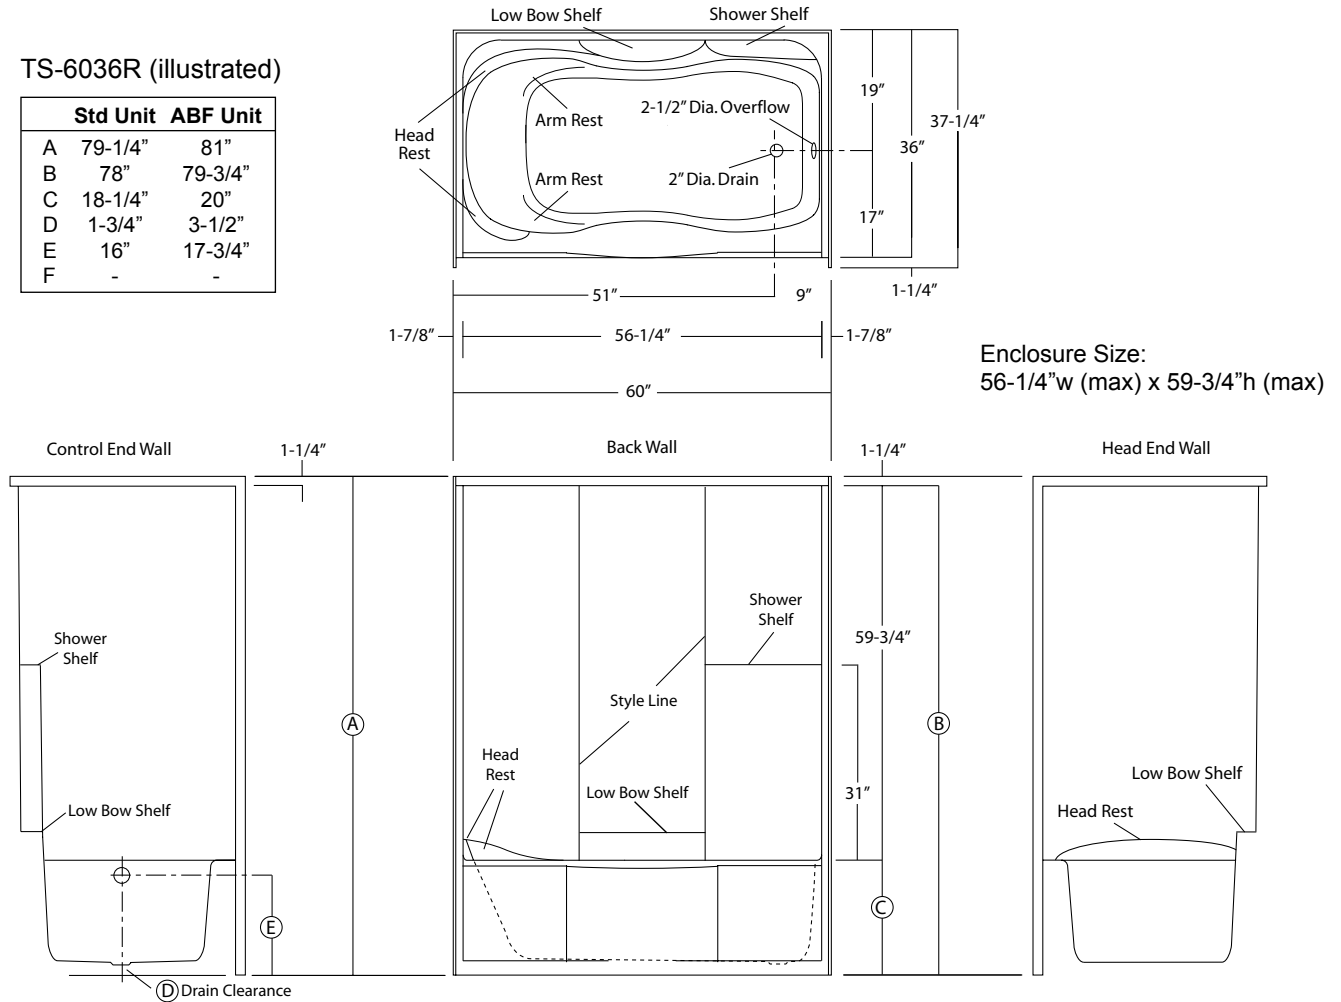

Order No.: TS-6036R (RH drain / 18-1/4" apron)
TS-6036L (LH drain / 18-1/4" apron)

TS-6036R ABF (RH drain / 20" apron)
TS-6036L ABF (LH drain / 20" apron)

60" x 36", one-piece gelcoated fiberglass tub/shower with 18-1/4" apron (1-3/4" drain clearance), multi-level back wall shelves, contoured head rest, and drain on end indicated.

TS-6036R (illustrated)

	Std Unit	ABF Unit
A	79-1/4"	81"
B	78"	79-3/4"
C	18-1/4"	20"
D	1-3/4"	3-1/2"
E	16"	17-3/4"
F	-	-

Package Order No.: CWS (Carress System)

Package includes: 4-Adjustable side jets, 4-micro pulse foot jets, 2-micro pulse back jets, variable flow control, twin air controls, electronic system control, and 13.5 amp pump/motor.

System	In-Line Heater (1*)	(order: ILH-STR)
Options:	Ozone Generator (1*)	(order: OZG)
	Chromatherapy Pkg (1*, 2*)	(order: CLT)
	Water Level Sensor (1*, 2*)	(order: LWV)
	Trim Upgrade (1*)	
	Chrome	(order: CWS-CHR)
	Brushed (Satin) Nickel	(order: CWS-SNK)

Notes: (1*) Factory installed options
(2*) Includes system control upgrade

Removable access panel currently not available for this model.

Sump Dimensions: 50" long x 22-1/4" wide x 15-7/8" deep
Sump Capacity: 60 gal. (unoccupied - to overflow)
Whirlpool Operating: 45 gal.