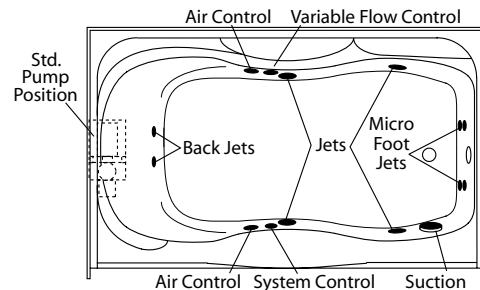

TS-6036R ABF (RH drain / 20" apron)
 TS-6036L ABF (LH drain / 20" apron)

60" x 36", one-piece gelcoated fiberglass tub/shower with 18-1/4" apron (1-3/4" drain clearance), multi-level back wall shelves, contoured head rest, and drain on end indicated.

TS-6036R (illustrated)

	Std Unit	ABF Unit
A	79-1/4"	81"
B	78"	79-3/4"
C	18-1/4"	20"
D	1-3/4"	3-1/2"
E	16"	17-3/4"
F	-	-

Package Order No.: CWS (Carress System)

Package includes: 4-Adjustable side jets, 4-micro pulse foot jets, 2-micro pulse back jets, variable flow control, twin air controls, electronic system control, and 13.5 amp pump/motor.

- | | | |
|----------|-----------------------------|------------------|
| System | In-Line Heater (1*) | (order: ILH-STR) |
| Options: | Ozone Generator (1*) | (order: OZG) |
| | Chromatherapy Pkg (1*, 2*) | (order: CLT) |
| | Water Level Sensor (1*, 2*) | (order: LWV) |
| | Trim Upgrade (1*) | |
| | Chrome | (order: CWS-CHR) |
| | Brushed (Satin) Nickel | (order: CWS-SNK) |

Notes: (1*) Factory installed options
 (2*) Includes system control upgrade

Removable access panel currently not available for this model.

Sump Dimensions: 50" long x 22-1/4" wide x 15-7/8" deep
 Sump Capacity: 60 gal. (unoccupied - to overflow)
 Whirlpool Operating: 45 gal.