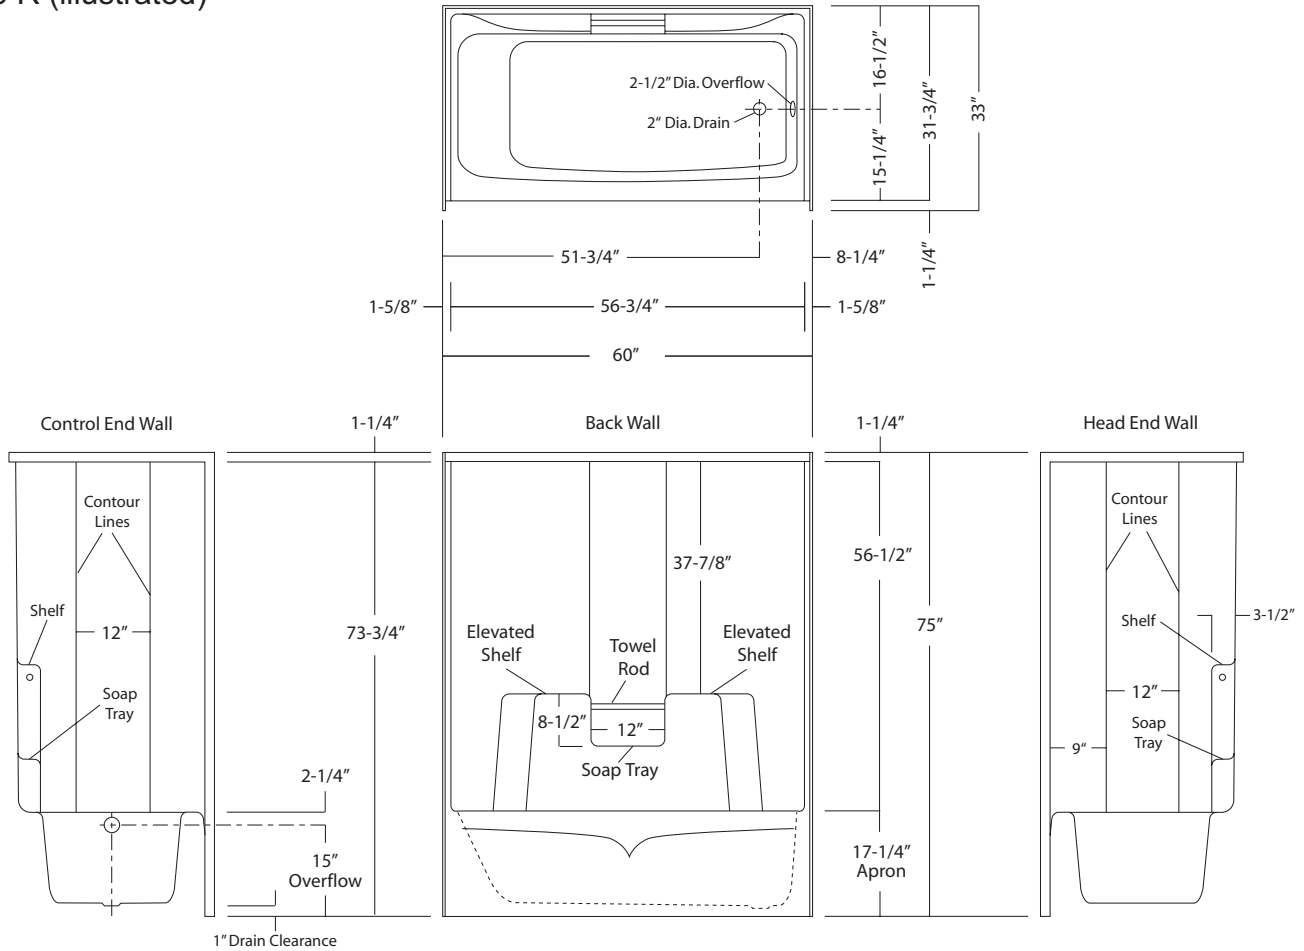

60-INCH MODEL

TS-5

Rough-In Dimensions

60" wide x 33" deep x 75" high

Finished Dimensions

60" wide x 31-3/4" deep x 73-3/4" high

Unit Features

- One - Piece Fiberglass Composite Construction
- Sanitary Grade Polyester Gelcoat Surface
- 2" Dia. Drain / RH or LH (see reverse side for location)
- 2-1/2" Dia. Overflow (see reverse side for location)
- Elevated Back Wall Shelf
- Lower Level Soap Tray with Acrylic Rod
- Textured Floor Pattern
- Balsa Wood Core Floor Structure

Special Notes

- UL Listed Whirlpool System Available (see reverse side for details)

TS-5 R (illustrated)

Tub/Shower Module

Order No.: TS-5 R (RH drain)
TS-5 L (LH drain)

60" x 31-3/4", one-piece gelcoated fiberglass tub/shower with 17-1/4" apron, wall surround, acrylic towel rod, and drain on end indicated.

Whirlpool System

Order No.: TS-5 R / 6P (RH drain)
TS-5 L / 6P (LH drain)

Factory tested, Builder Whirlpool system includes a 5.8 amp pump/motor with pneumatic on/off control, twin-air injection controls, and 6 adjustable jets.