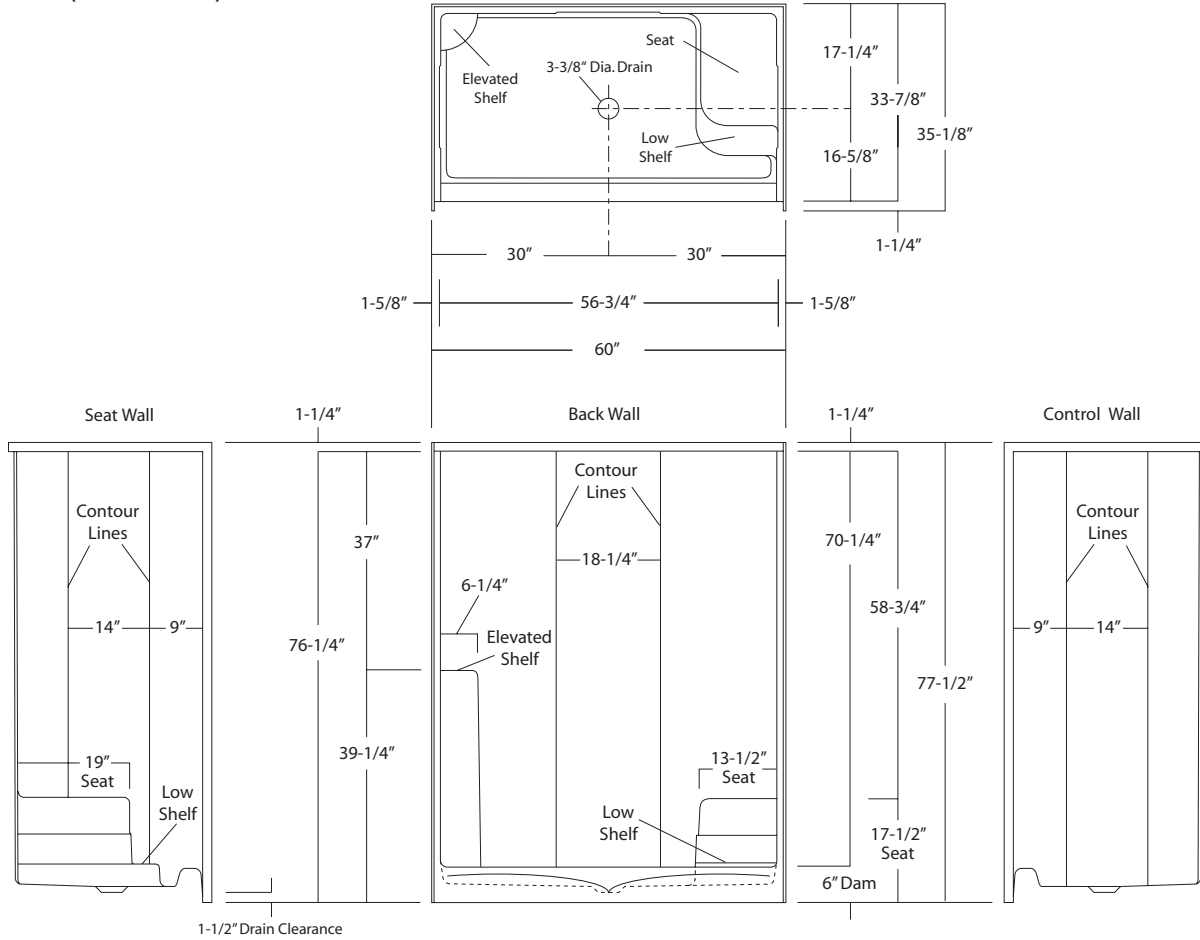

# SHOWER STALL

60-INCH MODEL

**SH-SS-5 R (Right Seat)**

60-INCH MODEL

**SH-SS-5 L (Left Seat)**

Rough-In Dimensions

60" wide x 35-1/8" deep x 77-1/2" high

Finished Dimensions

60" wide x 33-7/8" deep x 76-1/4" high

Unit Features

- One - Piece Fiberglass Composite Construction
- Sanitary Grade Polyester Gelcoat Surface
- 3-3/8" Dia. Center Drain (see reverse side for location)
- Elevated Corner Shelf
- Single, Contoured Seat with Lower Level Front Shelf
- Textured Floor Pattern
- Balsa Wood Core Floor Structure

SH-SS-5 R (illustrated)

**Shower Module**

Order No.: SH-SS-5 R (Right seat)  
SH-SS-5 L (Left seat)

60" x 33-7/8", one-piece gelcoated fiberglass shower stall with a single right or left hand corner seat, 6" dam, wall surround, and center drain.