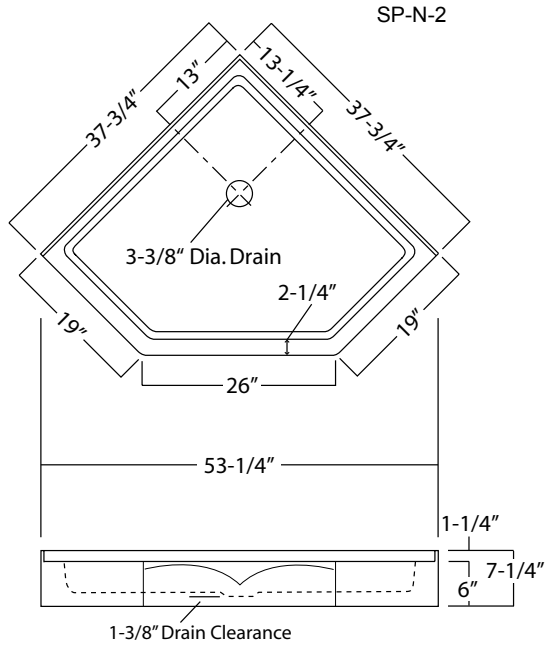

NEO-ANGLE SHOWER BASES

Oasis

MODELS

SP-N-2
SP-N-4

Rough-In Dimensions	SP-N-2	37-3/4" deep x 37-3/4" deep x 7-1/4" high
	SP-N-4	48-1/8" deep x 48-1/8" deep x 6-1/2" high
Finished Dimensions	SP-N-2	37-3/4" deep x 37-3/4" deep x 6" high
	SP-N-4	48-1/8" deep x 48-1/8" deep x 5-1/4" high

Unit Features

- One-Piece Gelcoat Surface
- 3-3/8" Center Drain (see reverse side for location)
- Integral Tile Flange
- Balsa Wood Core Floor Structure
- Textured Floor Pattern

Special Notes

- Individually Packaged In Cartons

Unit Order Number

Gelcoat: SP-N-2
SP-N-4

NOTE: Critical enclosure dimensions should be taken directly from the installed shower base with finished wall surround.
 Dimensions shown above for dam are NOT centerline door dimensions