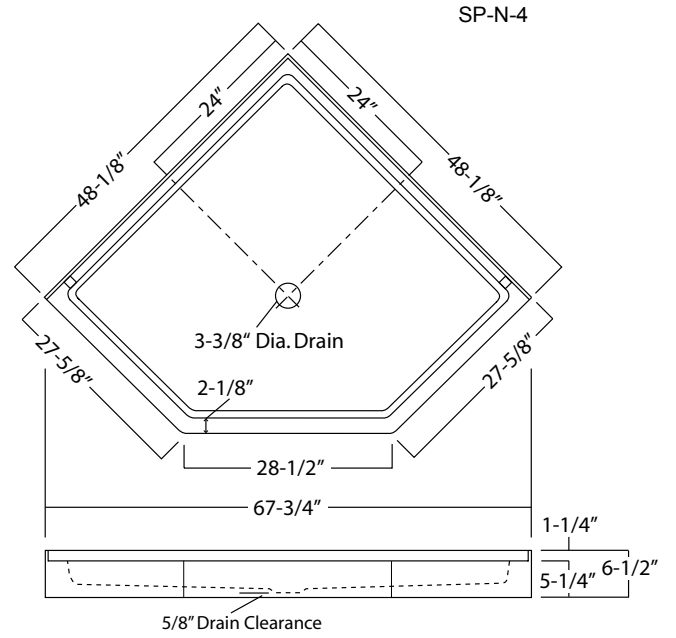

NEO-ANGLE SHOWER BASES

Oasis

MODELS

SP-N-2
SP-N-4

Rough-In Dimensions	SP-N-2	37-3/4" deep x 37-3/4" deep x 7-1/4" high
	SP-N-4	48-1/8" deep x 48-1/8" deep x 6-1/2" high
Finished Dimensions	SP-N-2	37-3/4" deep x 37-3/4" deep x 6" high
	SP-N-4	48-1/8" deep x 48-1/8" deep x 5-1/4" high

Unit Features

- One-Piece Gelcoat Surface
- 3-3/8" Center Drain (see reverse side for location)
- Integral Tile Flange
- Balsa Wood Core Floor Structure
- Textured Floor Pattern

Special Notes

- Individually Packaged In Cartons

Unit Order Number

Gelcoat: SP-N-2
SP-N-4

NOTE: Critical enclosure dimensions should be taken directly from the installed shower base with finished wall surround.
 Dimensions shown above for dam are NOT centerline door dimensions