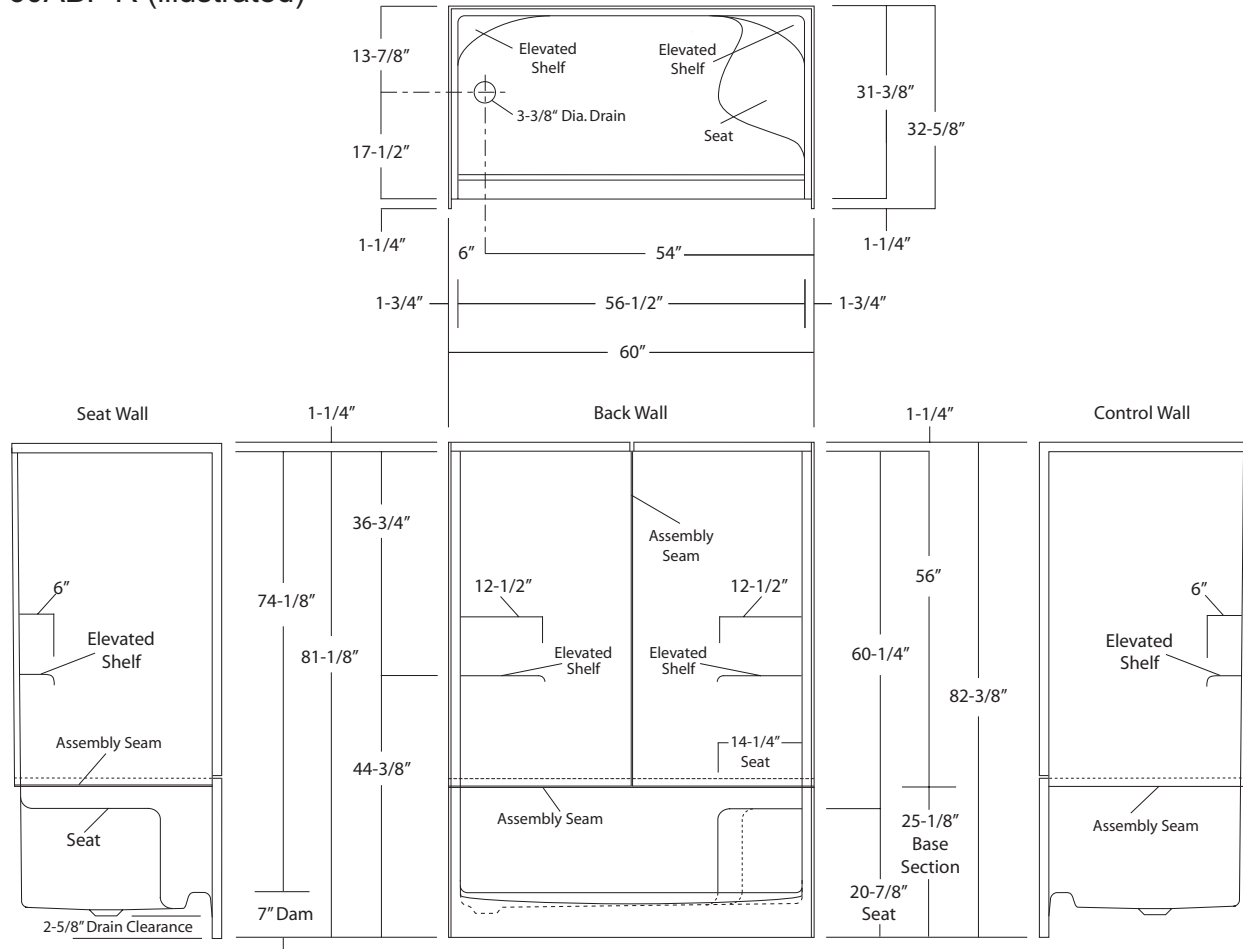

SHOWER STALL

Oasis

MULTI-PIECE MODEL

SH-P-60ABF R (3-pc / Above Floor Rough / Rt Seat-LH Drain)

MULTI-PIECE MODEL

SH-P-60ABF L (3-pc / Above Floor Rough / Lft Seat-RH Drain)

Rough-In Dimensions

60" wide x 32-5/8" deep x 82-3/8" high

Finished Dimensions

60" wide x 31-3/8" deep x 81-1/8" high

Unit Features

- Three - Piece Fiberglass Composite Construction
- Sanitary Grade Polyester Gelcoat Surface
- 3-3/8" Dia. End Drain (see reverse side for location)
- Twin / Elevated Corner Shelves
- Single, Contoured Seat
- Textured Floor Pattern
- Balsa Wood Core Floor Structure

Special Notes

- Additional Drain Clearance for Piping
- Unit Temporarily Assembled for Shipping

SH-P-60ABF R (illustrated)

Shower Module

Order No.: SH-P-60ABF R (Right Seat, Left Drain)
SH-P-60ABF L (Left Seat, Right Drain)

60" x 31-3/8", three-piece gelcoated fiberglass shower stall with a single right or left hand corner seat, 7" dam, wall surround, end drain as indicated, and additional drain clearance for above floor plumbing.