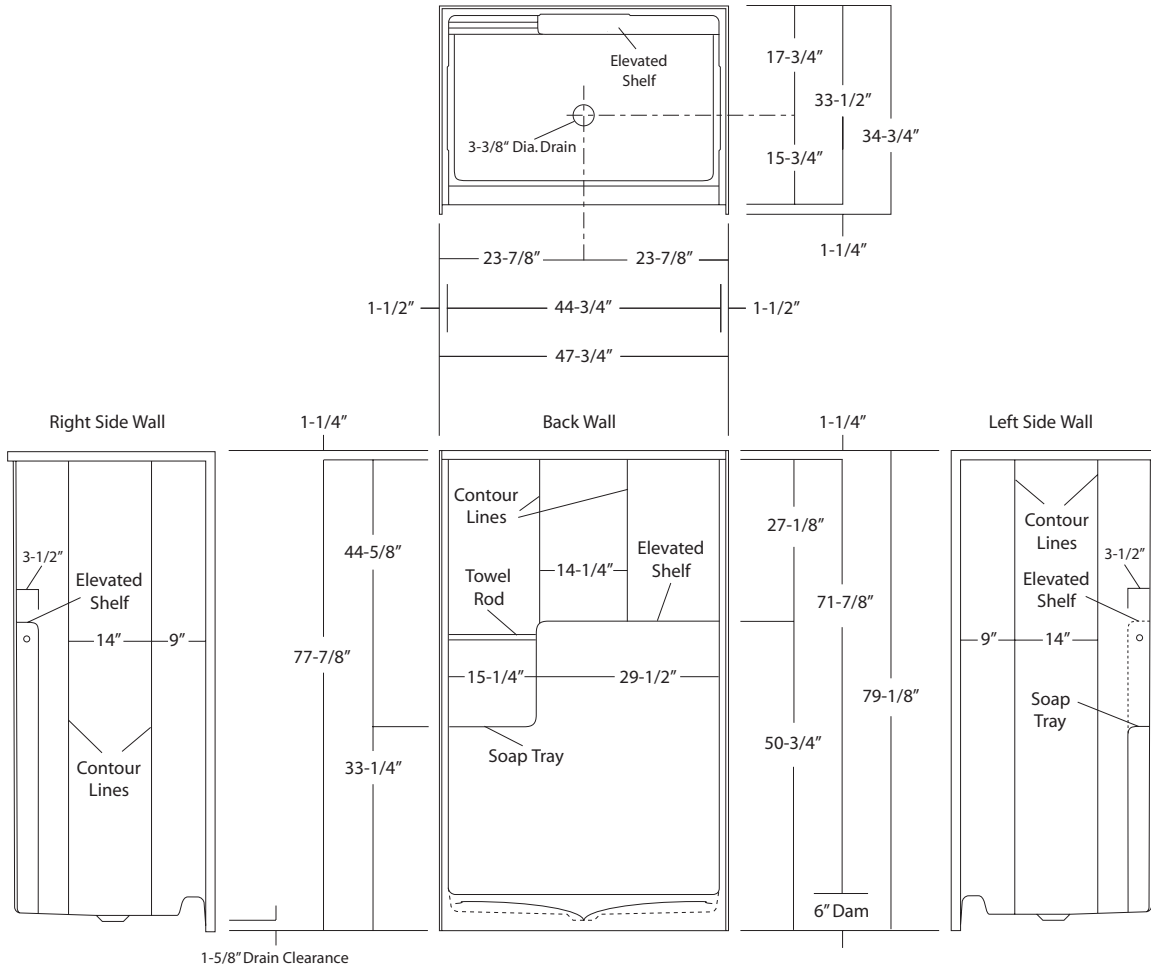

## SHOWER STALL

*Oasis*

47-3/4 INCH MODEL

**SH-FL-4**

---

Rough-In Dimensions

47-3/4" wide x 34-3/4" deep x 79-1/8" high

---

Finished Dimensions

47-3/4" wide x 33-1/2" deep x 77-7/8" high

---

Unit Features

- One - Piece Fiberglass Composite Construction
- Sanitary Grade Polyester Gelcoat Surface
- 3-3/8" Dia. Center Drain (see reverse side for location)
- Elevated Back Wall Shelf
- Lower Level, Corner Soap Tray with Acrylic Rod
- Textured Floor Pattern
- Balsa Wood Core Floor Structure

SH-FL-4

Shower Module

Order No.: SH-FL-4

47-3/4" x 33-1/2", one-piece gelcoated fiberglass shower stall with 6" dam, wall surround, acrylic towel rod, and center drain.