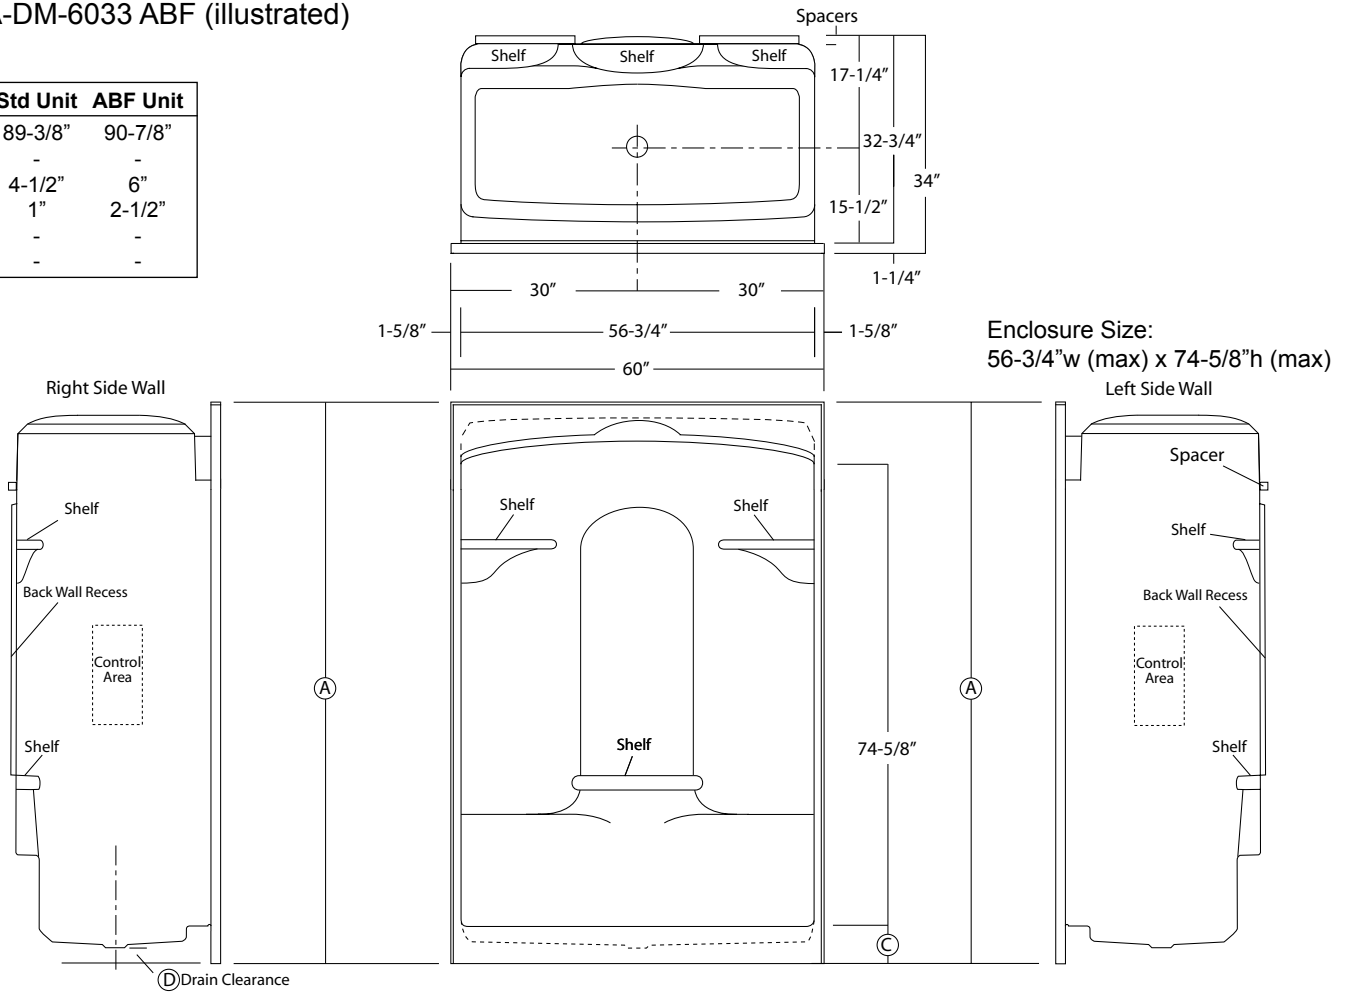

SHA-DM-6033 ABF (illustrated)

	Std Unit	ABF Unit
A	89-3/8"	90-7/8"
B	-	-
C	4-1/2"	6"
D	1"	2-1/2"
E	-	-
F	-	-

ACRYLLUS 60" Module

ACRYLLUS 60" Above Floor Rough-In Module

Order No.: SHA-DM-6033 (no seat)

Order No.: SHA-DM-6033 ABF (no seat - 6" dam)

60" x 32-3/4", one-piece vacuum formed acrylic shower stall with integral unit cap, multi-level back wall shelving, gelcoat style mounting flanges, 4-1/2" low profile dam (1" drain clearance), wall surround, and center drain.

60" x 32-3/4", one-piece vacuum formed acrylic shower stall with integral unit cap, multi-level back wall shelving, gelcoat style mounting flanges, 6" dam (2-1/2" drain clearance), wall surround, and center drain.