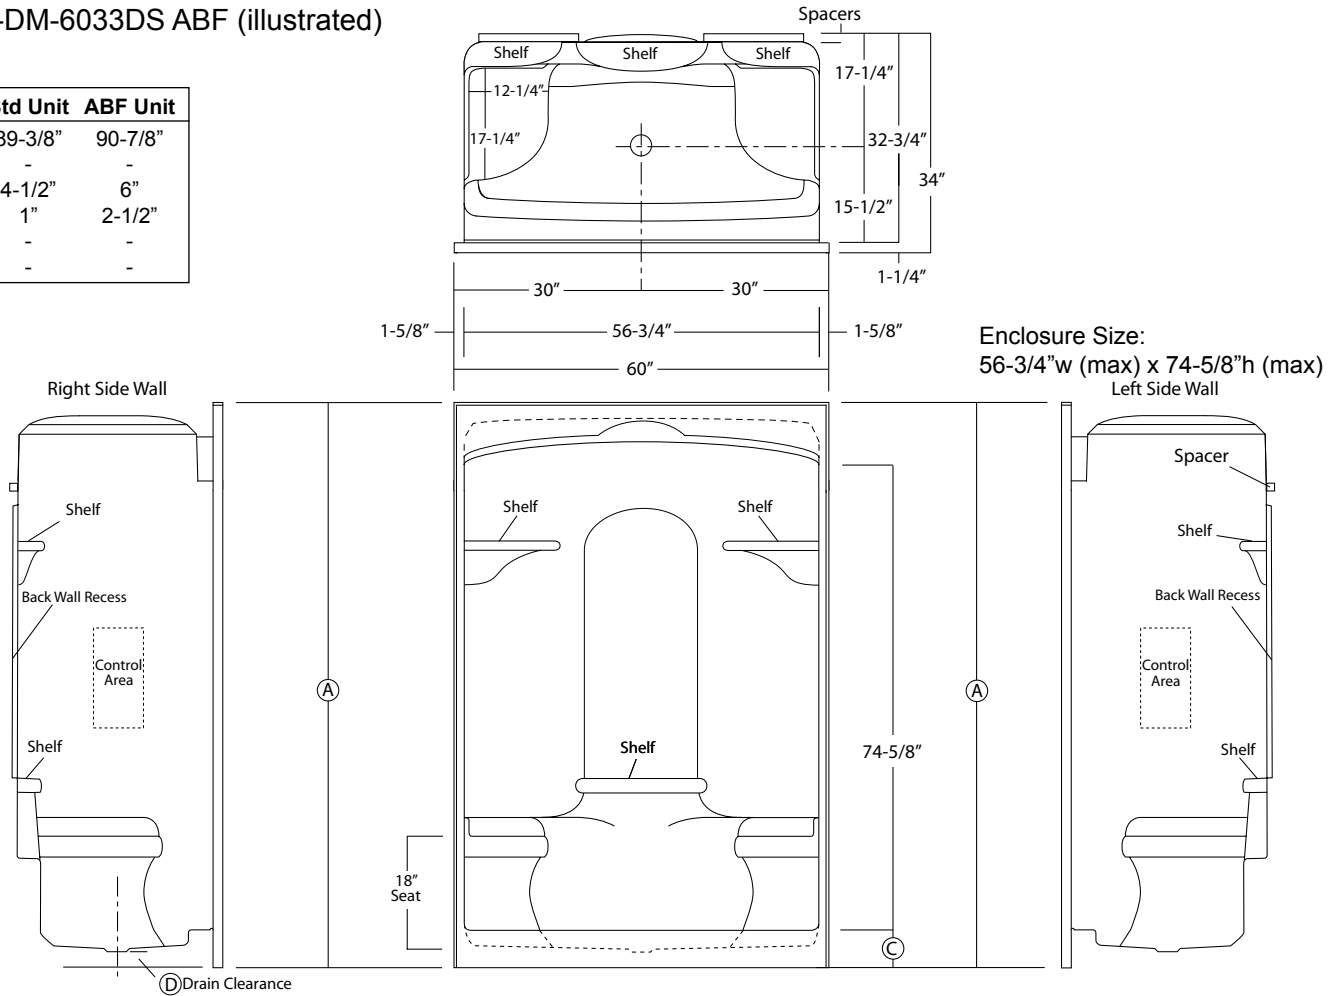

SHA-DM-6033DS ABF (illustrated)

	Std Unit	ABF Unit
A	89-3/8"	90-7/8"
B	-	-
C	4-1/2"	6"
D	1"	2-1/2"
E	-	-
F	-	-

ACRYLLUS 60" Module

ACRYLLUS 60" Above Floor Rough-In Module

Order No.: SHA-DM-6033DS (Dual seat)

Order No.: SHA-DM-6033DS ABF (Dual seat - 6" dam)

60" x 32-3/4", one-piece vacuum formed acrylic shower stall with integral unit cap, dual contoured seats, multi-level back wall shelving, gelcoat style mounting flanges, 4-1/2" low profile dam (1" drain clearance), wall surround, and center drain.

60" x 32-3/4", one-piece vacuum formed acrylic shower stall with integral unit cap, dual contoured seats, multi-level back wall shelving, gelcoat style mounting flanges, 6" dam (2-1/2" drain clearance), wall surround, and center drain.