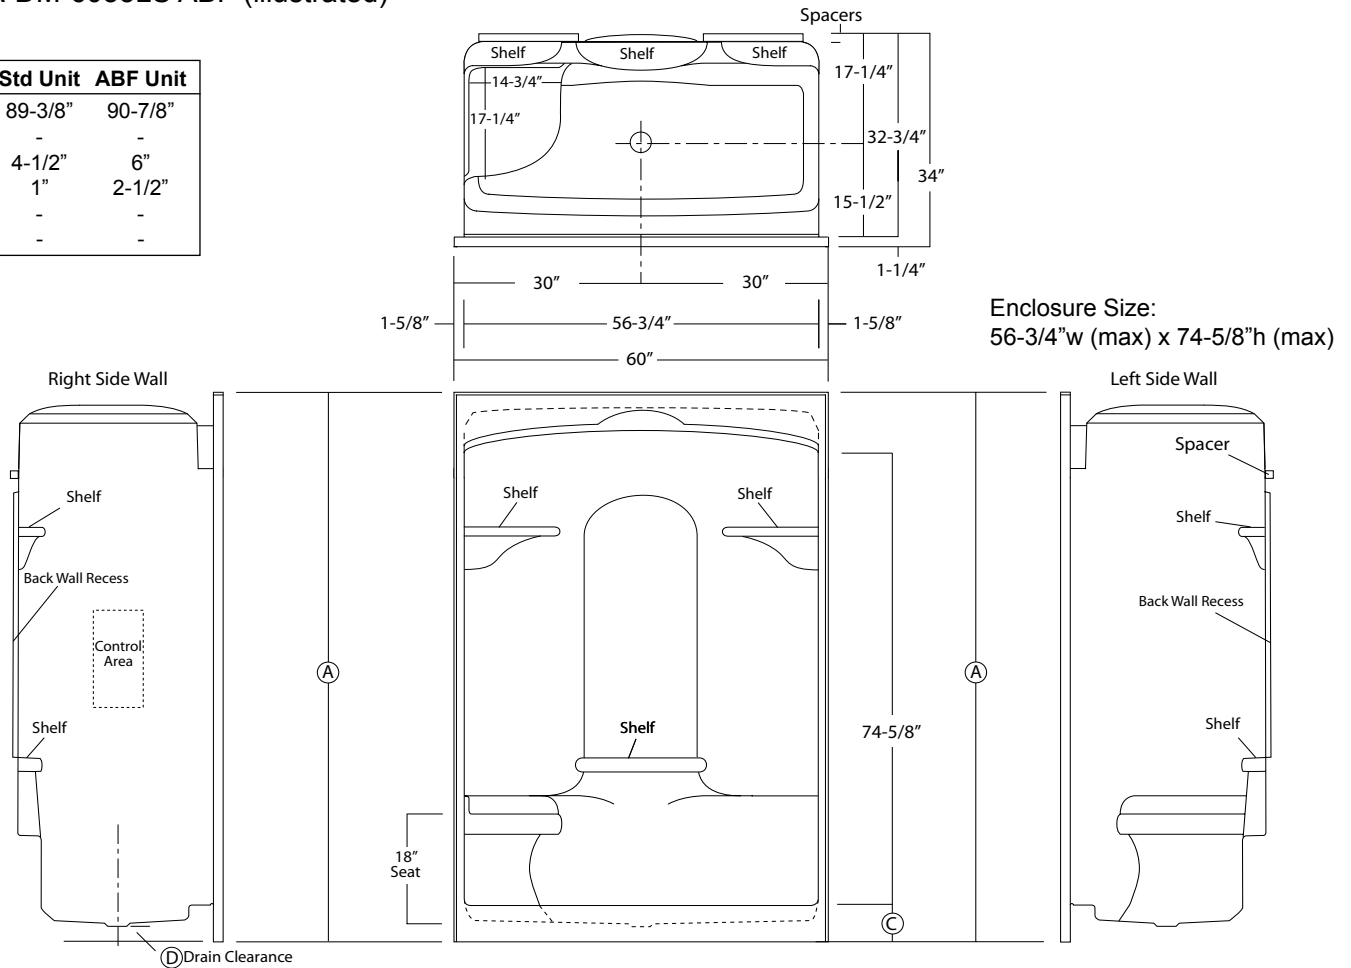

SHA-DM-6033LS ABF (illustrated)

	Std Unit	ABF Unit
A	89-3/8"	90-7/8"
B	-	-
C	4-1/2"	6"
D	1"	2-1/2"
E	-	-
F	-	-

ACRYLLUS 60" Module

Order No.: SHA-DM-6033RS (RH seat)
SHA-DM-6033LS (LH seat)

60" x 32-3/4", one-piece vacuum formed acrylic shower stall with integral unit cap, single right or left hand contoured seat, multi-level back wall shelving, gelcoat style mounting flanges, 4-1/2" low profile dam (1" drain clearance), wall surround, and center drain.

ACRYLLUS 60" Above Floor Rough-In Module

Order No.: SHA-DM-6033RS ABF (RH seat - 6" dam)
SHA-DM-6033LS ABF (LH seat - 6" dam)

60" x 32-3/4", one-piece vacuum formed acrylic shower stall with integral unit cap, single right or left hand contoured seat, multi-level back wall shelving, gelcoat style mounting flanges, 6" dam (2-1/2" drain clearance), wall surround, and center drain.