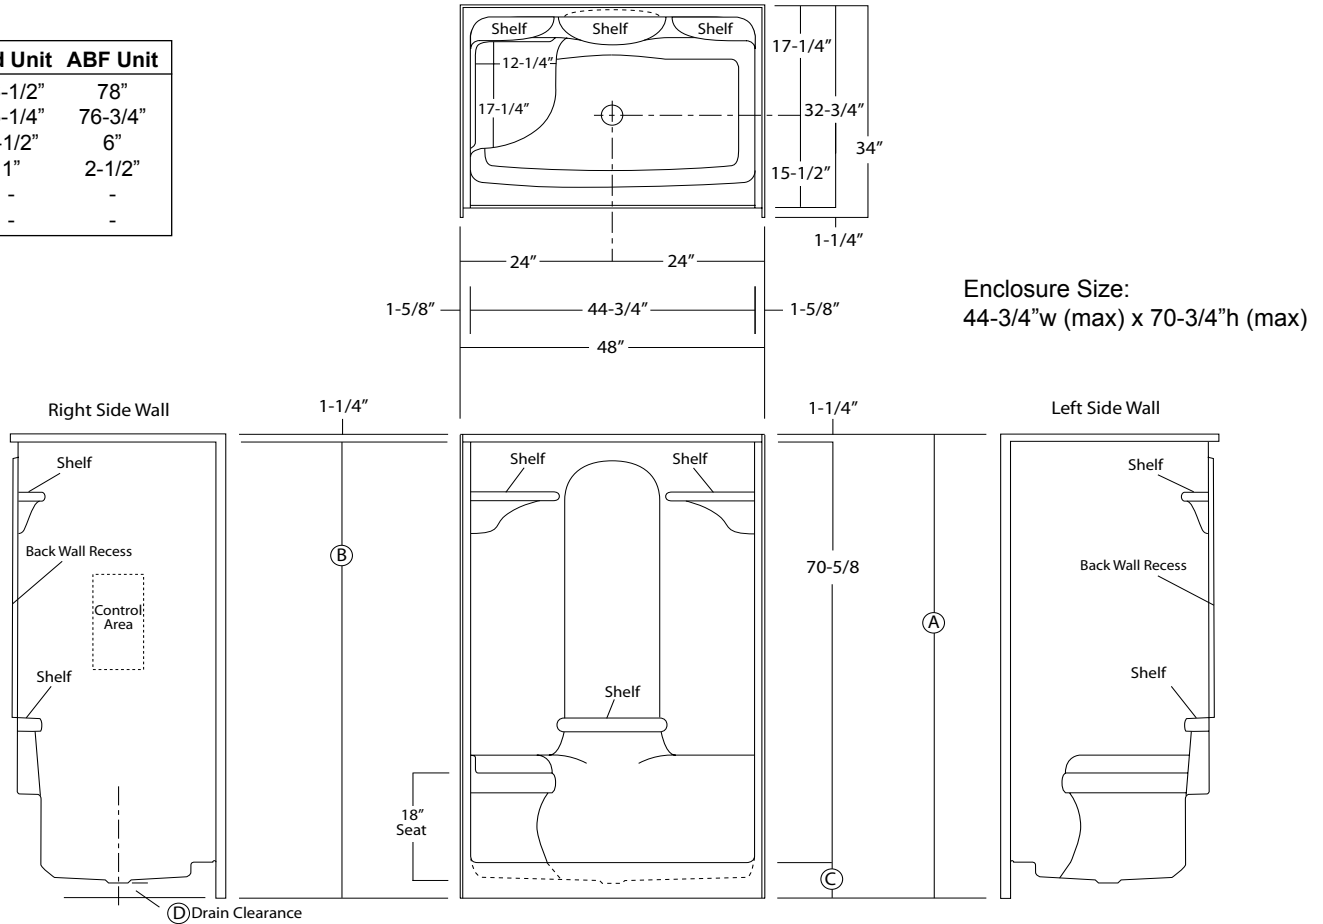

SHA-4833LS ABF (illustrated)

	Std Unit	ABF Unit
A	76-1/2"	78"
B	75-1/4"	76-3/4"
C	4-1/2"	6"
D	1"	2-1/2"
E	-	-
F	-	-

ACRYLLUS 48" Module

Order No.: SHA-4833RS (RH seat)
SHA-4833LS (LH seat)

48" x 32-3/4", one-piece vacuum formed open top acrylic shower stall with single right or left hand contoured seat, multi-level back wall shelving, gelcoat style mounting flanges, 4-1/2" low profile dam (1" drain clearance), wall surround, and center drain.

ACRYLLUS 48" Above Floor Rough-In Module

Order No.: SHA-4833RS ABF (RH seat - 6" dam)
SHA-4833LS ABF (LH seat - 6" dam)

48" x 32-3/4", one-piece vacuum formed open top acrylic shower stall with single right or left hand contoured seat, multi-level back wall shelving, gelcoat style mounting flanges, 6" dam (2-1/2" drain clearance), wall surround, and center drain.