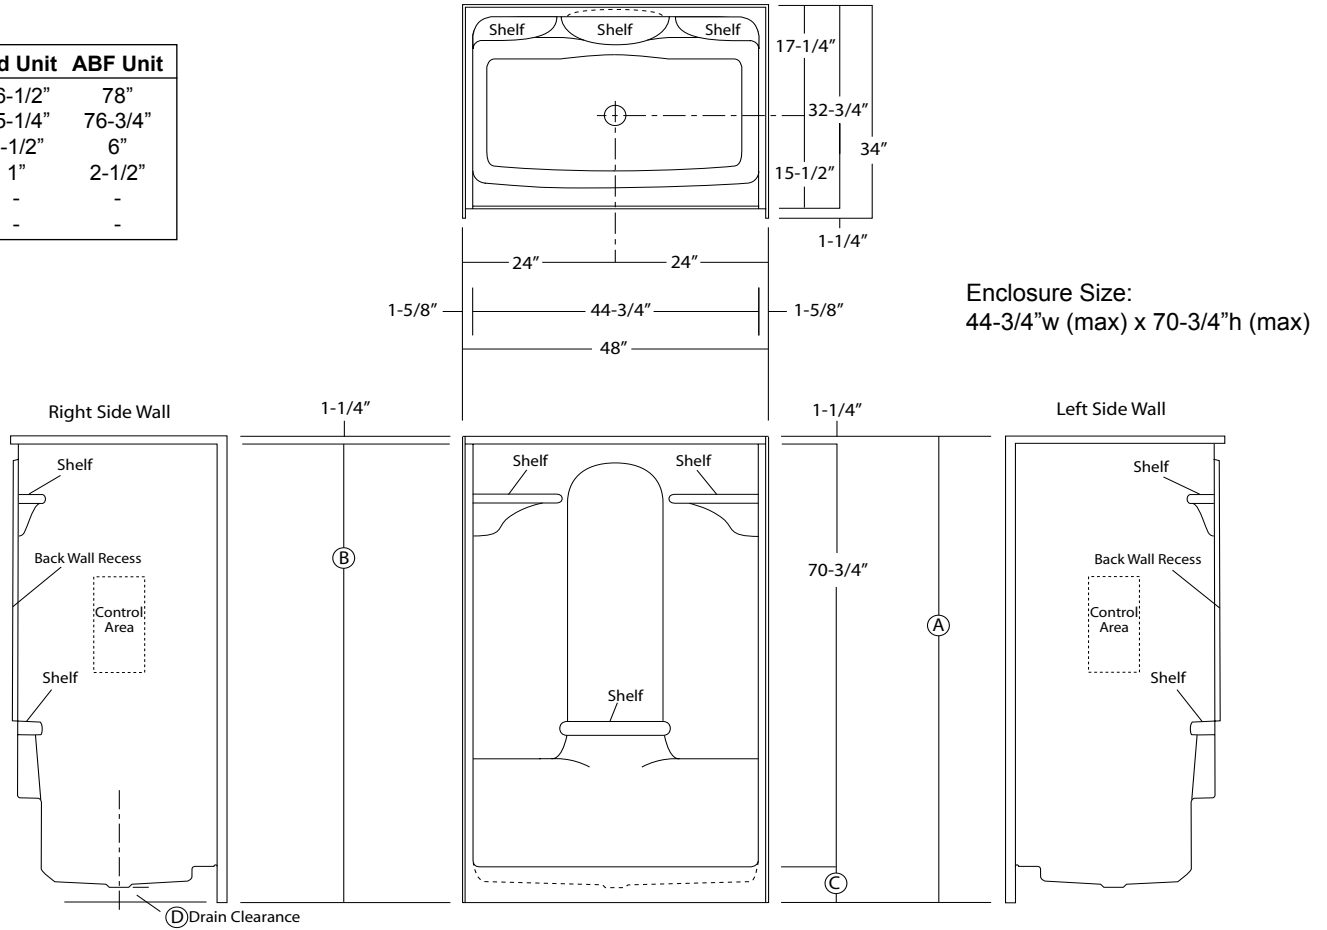

**ACRYLLUS SERIES
'OPEN TOP'
SHOWER STALL**

Oasis®

SHA-4833

48-INCH MODEL

SHA-4833LS

SHA-4833
SHA-4833RS (right seat)
SHA-4833LS (left seat)

Rough-In Dimen.

48" wide x 34" deep x 76-1/2" high (w/ 4-1/2" dam)

Finished Dimen.

48" wide x 32-3/4" deep x 75-1/4" high (w/ 4-1/2" dam)

Unit Features

- One - Piece Fiberglass Composite Construction
- Vacuum Formed Acrylic Surface
- 3-3/8" Dia. Center Drain (see reverse side for location)
- Gelcoat Style Mounting Flanges
- Low Profile Dam (standard)
- Generous, Multi-Level Back Wall Shelving
- Balsa Wood Core Floor Structure

ACRYLLUS 48" Module

ACRYLLUS 48" Above Floor Rough-In Module

Order No.: SHA-4833 (no seat)

Order No.: SHA-4833 ABF (no seat - 6" dam)

48" x 32-3/4", one-piece vacuum formed open top acrylic shower stall with multi-level back wall shelving, gelcoat style mounting flanges, 4-1/2" low profile dam (1" drain clearance), wall surround, and center drain.

48" x 32-3/4", one-piece vacuum formed open top acrylic shower stall with multi-level back wall shelving, gelcoat style mounting flanges, 6" dam (2-1/2" drain clearance), wall surround, and center drain.