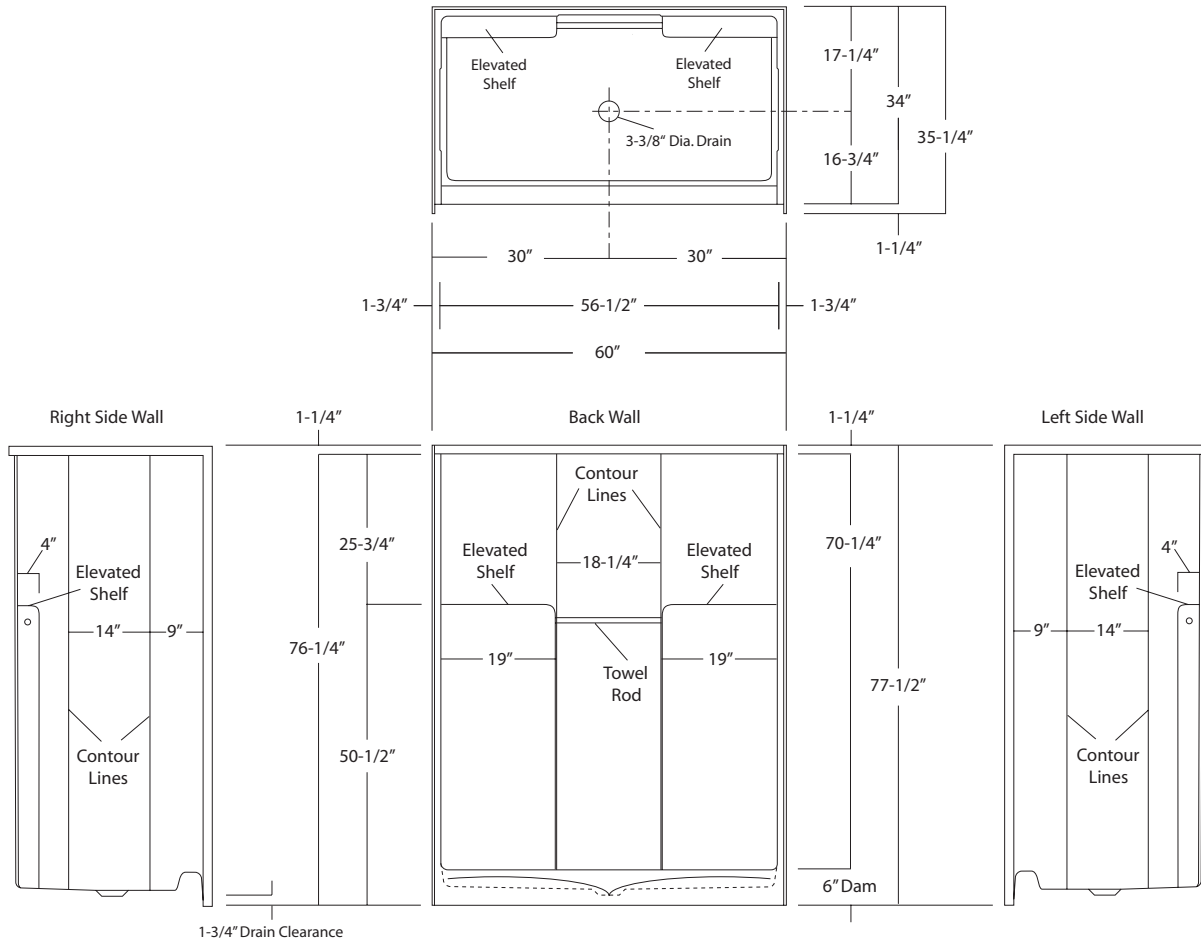

## SHOWER STALL

*Oasis*

60-INCH MODEL

**SH-5**

---

Rough-In Dimensions

60" wide x 35-1/4" deep x 77-1/2" high

---

Finished Dimensions

60" wide x 34" deep x 76-1/4" high

---

Unit Features

- One - Piece Fiberglass Composite Construction
- Sanitary Grade Polyester Gelcoat Surface
- 3-3/8" Dia. Center Drain (see reverse side for location)
- Elevated Back Wall Shelves
- Acrylic Towel Rod
- Textured Floor Pattern
- Balsa Wood Core Floor Structure

SH-5

**Shower Module**

Order No.: SH-5

60" x 34", one-piece gelcoated fiberglass shower stall with 6" dam, wall surround, acrylic towel rod, and center drain.