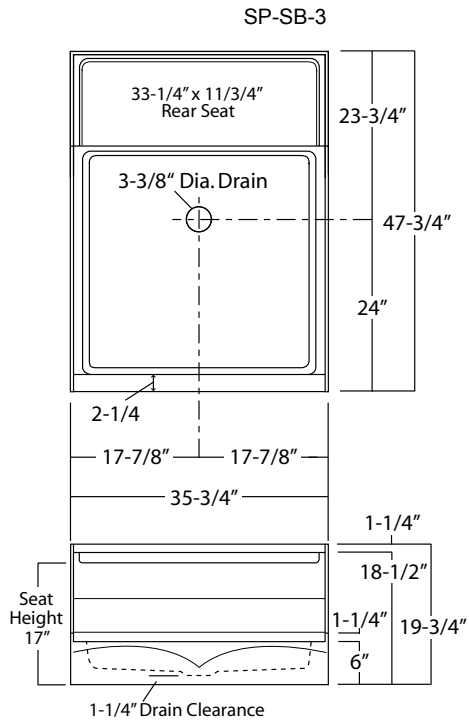

SEATED SHOWER BASES

Oasis

MODELS

- SP-SB-3**
- SP-SB-4R/L** (Right or Left Seat)
- SP-SB-5R/L** (Right or Left Seat)
- SP-SB-7v2R** (Right Seat, Left Drain)
- SP-SB-7v2L** (Left Seat, Right Drain)

Rough-In Dimensions	SP-SB-3	35-3/4" wide x 47-3/4" deep x 19-3/4" high
	SP-SB-4R/L	48" wide x 34-3/4" deep x 19-1/4" high
	SP-SB-5R/L	60" wide x 34-3/4" deep x 19-3/4" high
	SP-SB-7v2R/L	60" wide x 31-3/4" deep x 19-1/2" high
Finished Dimensions	SP-SB-3	35-3/4" wide x 47-3/4" deep x 18-1/2" high
	SP-SB-4R/L	48" wide x 33-1/2" deep x 18" high
	SP-SB-5R/L	60" wide x 33-1/2" deep x 18-1/2" high
	SP-SB-7v2R/L	60" wide x 31-3/4" deep x 18-1/4" high

Unit Features	Special Notes
<ul style="list-style-type: none"> ● One-Piece Gelcoat Surface ● 3-3/8" Center or End Drain (see reverse side for location) ● Molded Seat ● Integral Tile Flange ● Balsa Wood Core Floor Structure ● Textured Floor Pattern 	<ul style="list-style-type: none"> ■ Individually Packaged In Cartons

Unit Order Number	Unit Order Number
Gelcoat: SP-SB-3 SP-SB-4 R or L Seat	Gelcoat: SP-SB-5 R or L Seat SP-SB-7v2 R or L Seat

NOTE: Critical enclosure dimensions should be taken directly from the installed shower base with finished wall surround.