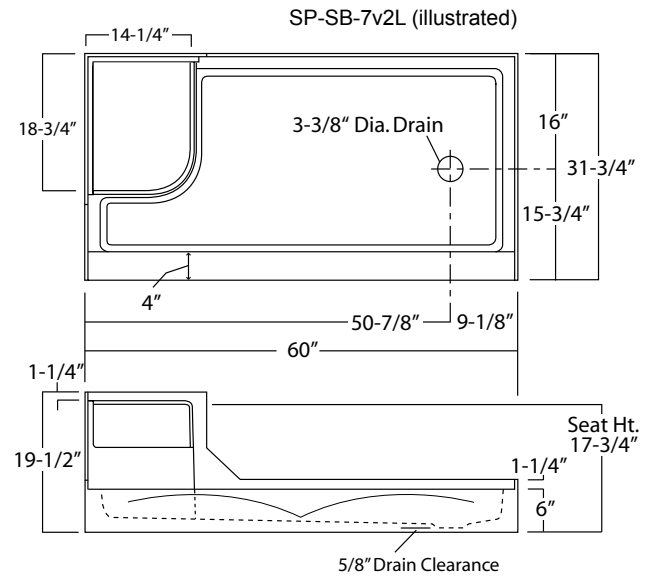

SEATED SHOWER BASES

Oasis

MODELS

- SP-SB-3**
- SP-SB-4R/L** (Right or Left Seat)
- SP-SB-5R/L** (Right or Left Seat)
- SP-SB-7v2R** (Right Seat, Left Drain)
- SP-SB-7v2L** (Left Seat, Right Drain)

Rough-In Dimensions	SP-SB-3	35-3/4" wide x 47-3/4" deep x 19-3/4" high
	SP-SB-4R/L	48" wide x 34-3/4" deep x 19-1/4" high
	SP-SB-5R/L	60" wide x 34-3/4" deep x 19-3/4" high
	SP-SB-7v2R/L	60" wide x 31-3/4" deep x 19-1/2" high
Finished Dimensions	SP-SB-3	35-3/4" wide x 47-3/4" deep x 18-1/2" high
	SP-SB-4R/L	48" wide x 33-1/2" deep x 18" high
	SP-SB-5R/L	60" wide x 33-1/2" deep x 18-1/2" high
	SP-SB-7v2R/L	60" wide x 31-3/4" deep x 18-1/4" high

Unit Features	Special Notes
<ul style="list-style-type: none"> ● One-Piece Gelcoat Surface ● 3-3/8" Center or End Drain (see reverse side for location) ● Molded Seat ● Integral Tile Flange ● Balsa Wood Core Floor Structure ● Textured Floor Pattern 	<ul style="list-style-type: none"> ■ Individually Packaged In Cartons

Unit Order Number	Unit Order Number
Gelcoat: SP-SB-3 SP-SB-4 R or L Seat	Gelcoat: SP-SB-5 R or L Seat SP-SB-7v2 R or L Seat

NOTE: Critical enclosure dimensions should be taken directly from the installed shower base with finished wall surround.