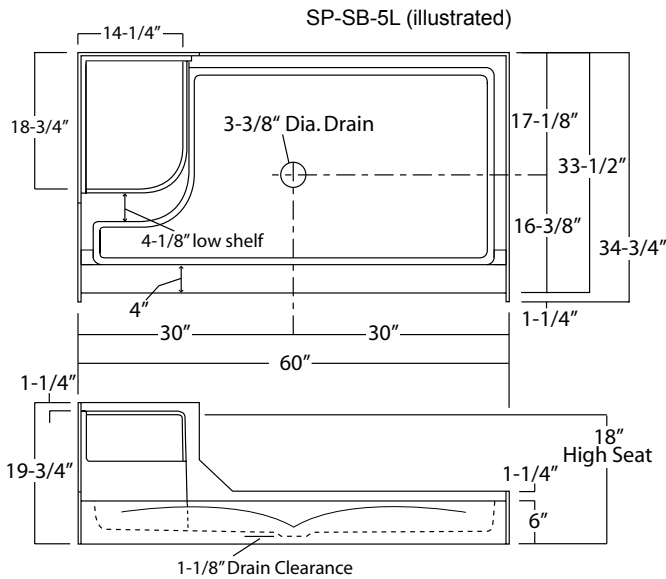

SEATED SHOWER BASES

Oasis

MODELS

- SP-SB-3**
- SP-SB-4R/L** (Right or Left Seat)
- SP-SB-5R/L** (Right or Left Seat)
- SP-SB-7v2R** (Right Seat, Left Drain)
- SP-SB-7v2L** (Left Seat, Right Drain)

Rough-In Dimensions	SP-SB-3	35-3/4" wide x 47-3/4" deep x 19-3/4" high
	SP-SB-4R/L	48" wide x 34-3/4" deep x 19-1/4" high
	SP-SB-5R/L	60" wide x 34-3/4" deep x 19-3/4" high
	SP-SB-7v2R/L	60" wide x 31-3/4" deep x 19-1/2" high
Finished Dimensions	SP-SB-3	35-3/4" wide x 47-3/4" deep x 18-1/2" high
	SP-SB-4R/L	48" wide x 33-1/2" deep x 18" high
	SP-SB-5R/L	60" wide x 33-1/2" deep x 18-1/2" high
	SP-SB-7v2R/L	60" wide x 31-3/4" deep x 18-1/4" high

Unit Features	Special Notes
<ul style="list-style-type: none"> ● One-Piece Gelcoat Surface ● 3-3/8" Center or End Drain (see reverse side for location) ● Molded Seat ● Integral Tile Flange ● Balsa Wood Core Floor Structure ● Textured Floor Pattern 	<ul style="list-style-type: none"> ■ Individually Packaged In Cartons

Unit Order Number	Unit Order Number
Gelcoat: SP-SB-3 SP-SB-4 R or L Seat	Gelcoat: SP-SB-5 R or L Seat SP-SB-7v2 R or L Seat

NOTE: Critical enclosure dimensions should be taken directly from the installed shower base with finished wall surround.