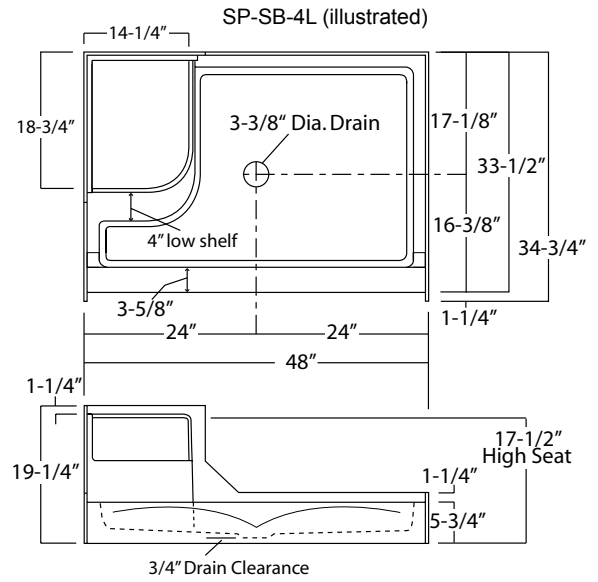

SEATED SHOWER BASES

Oasis

MODELS

- SP-SB-3**
- SP-SB-4R/L** (Right or Left Seat)
- SP-SB-5R/L** (Right or Left Seat)
- SP-SB-7v2R** (Right Seat, Left Drain)
- SP-SB-7v2L** (Left Seat, Right Drain)

Rough-In Dimensions	SP-SB-3	35-3/4" wide x 47-3/4" deep x 19-3/4" high
	SP-SB-4R/L	48" wide x 34-3/4" deep x 19-1/4" high
	SP-SB-5R/L	60" wide x 34-3/4" deep x 19-3/4" high
	SP-SB-7v2R/L	60" wide x 31-3/4" deep x 19-1/2" high
Finished Dimensions	SP-SB-3	35-3/4" wide x 47-3/4" deep x 18-1/2" high
	SP-SB-4R/L	48" wide x 33-1/2" deep x 18" high
	SP-SB-5R/L	60" wide x 33-1/2" deep x 18-1/2" high
	SP-SB-7v2R/L	60" wide x 31-3/4" deep x 18-1/4" high

Unit Features	Special Notes
<ul style="list-style-type: none"> ● One-Piece Gelcoat Surface ● 3-3/8" Center or End Drain (see reverse side for location) ● Molded Seat ● Integral Tile Flange ● Balsa Wood Core Floor Structure ● Textured Floor Pattern 	<ul style="list-style-type: none"> ■ Individually Packaged In Cartons

Unit Order Number	Unit Order Number
Gelcoat: SP-SB-3 SP-SB-4 R or L Seat	Gelcoat: SP-SB-5 R or L Seat SP-SB-7v2 R or L Seat

NOTE: Critical enclosure dimensions should be taken directly from the installed shower base with finished wall surround.