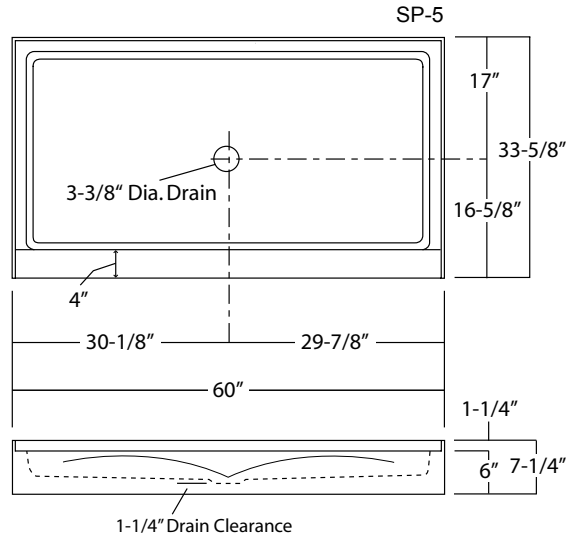

60-INCH TO 72-INCH SHOWER BASES

Oasis

MODELS

SP-5
SB-6036
SP-6

Rough-In Dimensions	SP-5	60" wide x 33-5/8" deep x 7-1/4" high
	SB-6036	60" wide x 36" deep x 5-1/4" high
	SP-6	72" wide x 35-5/8" deep x 7-1/4" high

Finished Dimensions	SP-5	60" wide x 33-5/8" deep x 6" high
	SB-6036	60" wide x 36" deep x 4" high (std model)
	SP-6	72" wide x 35-5/8" deep x 6" high

Unit Features

- One-Piece Gelcoat Surface
- 3-3/8" Center Drain (see reverse side for location)
- Integral Tile Flange
- Balsa Wood Core Floor Structure
- Textured Floor Pattern

Special Notes

- SB-6036 ABF Model Provides 3" of Drain Clearance
- Individually Packaged In Cartons

Unit Order Number

Gelcoat: SP-5
SB-6036
SB-6036 ABF
SP-6

NOTE: Critical enclosure dimensions should be taken directly from the installed shower base with finished wall surround.

	Std Unit	ABF Unit
A	5-1/4"	7-1/4"
B	4"	6"
C	-	-
D	1"	3"