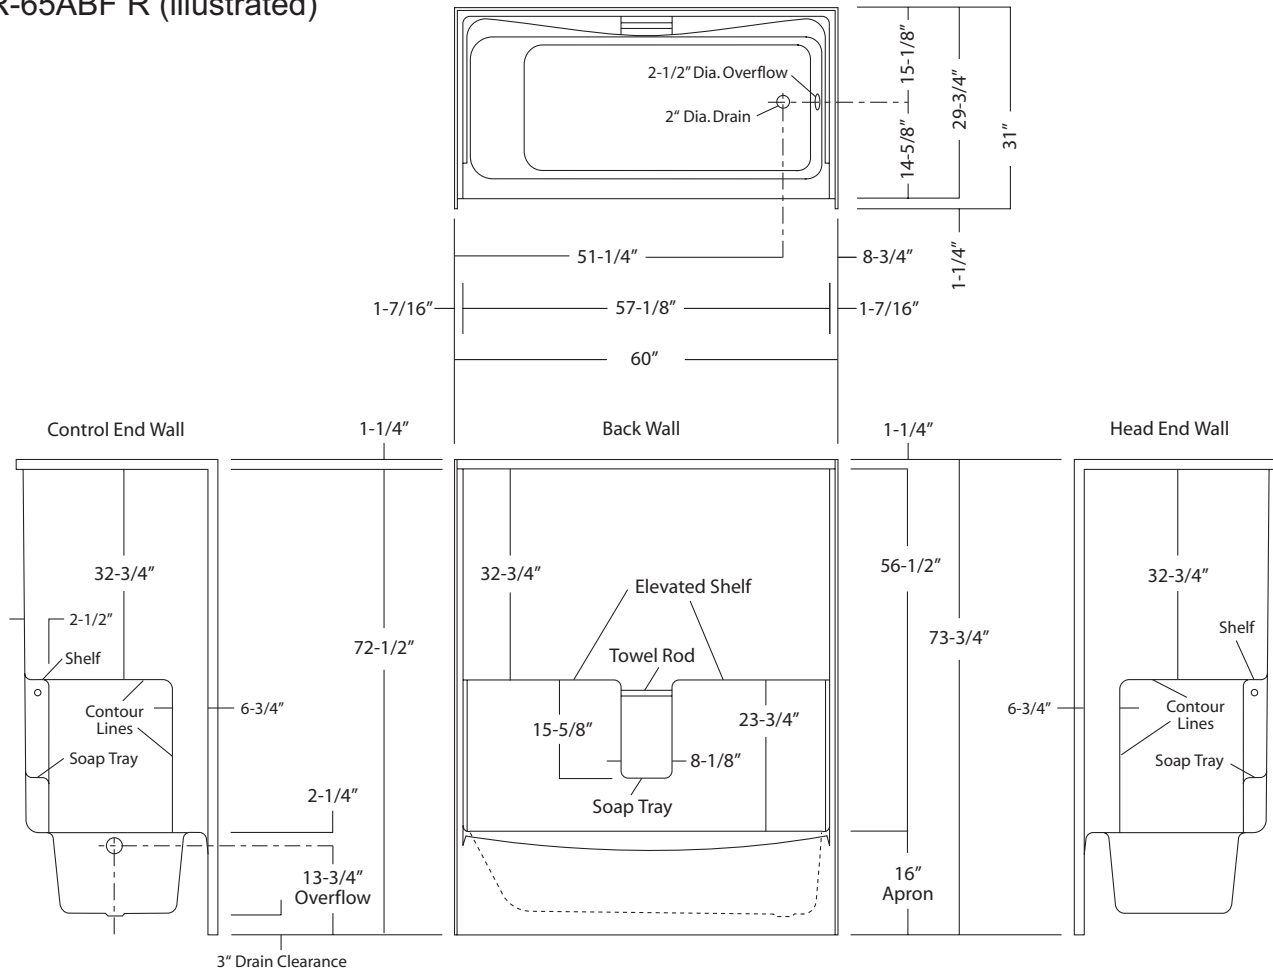

60-INCH MODEL

TS-R-65 ABF (Above Floor Rough)

Rough-In Dimensions

60" wide x 31" deep x 73-3/4" high

Finished Dimensions

60" wide x 29-3/4" deep x 72-1/2" high

Unit Features

- One - Piece Fiberglass Composite Construction
- Sanitary Grade Polyester Gelcoat Surface
- 2" Dia. Drain / RH or LH (see reverse side for location)
- 2-1/2" Dia. Overflow (see reverse side for location)
- Elevated Back Wall Shelf
- Lower Level Soap Tray with Acrylic Rod
- Textured Floor Pattern
- Balsa Wood Core Floor Structure

Special Notes

- Additional Drain Clearance for Piping

TS-R-65ABF R (illustrated)

Tub/Shower Module

Order No.: TS-R-65ABF R (RH drain)
 TS-R-65ABF L (LH drain)

60" x 29-3/4", one-piece gelcoated fiberglass tub/shower with 16" apron, wall surround, acrylic towel rod, end drain as indicated, and additional drain clearance for above floor plumbing.