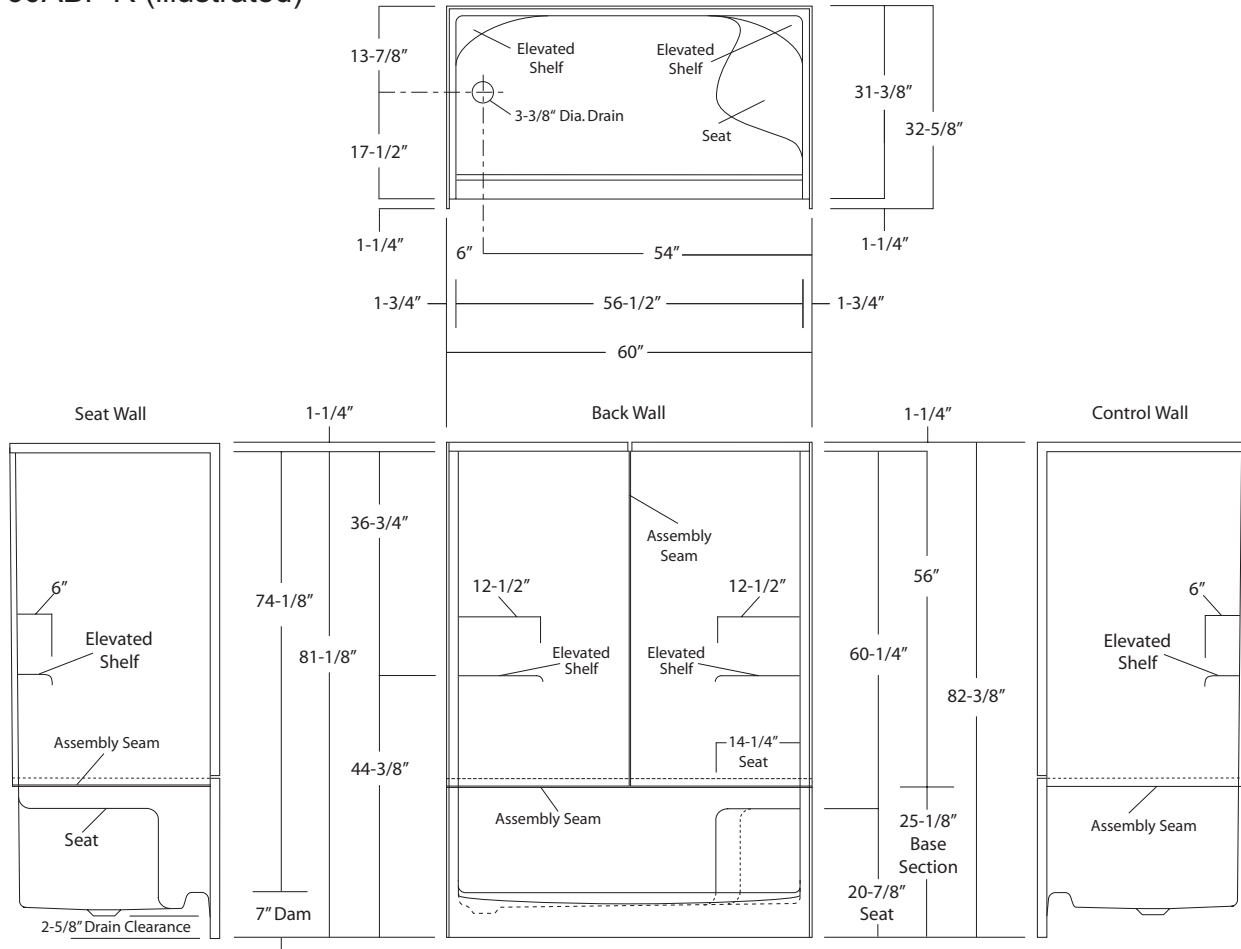

SHOWER STALL

Oasis

MULTI-PIECE MODEL

SH-P-60ABF R (3-pc / Above Floor Rough / Rt Seat-LH Drain)

MULTI-PIECE MODEL

SH-P-60ABF L (3-pc / Above Floor Rough / Lft Seat-RH Drain)

Rough-In Dimensions

60" wide x 32-5/8" deep x 82-3/8" high

Finished Dimensions

60" wide x 31-3/8" deep x 81-1/8" high

Unit Features

- Three - Piece Fiberglass Composite Construction
- Sanitary Grade Polyester Gelcoat Surface
- 3-3/8" Dia. End Drain (see reverse side for location)
- Twin / Elevated Corner Shelves
- Single, Contoured Seat
- Textured Floor Pattern
- Balsa Wood Core Floor Structure

Special Notes

- Additional Drain Clearance for Piping
- Unit Temporarily Assembled for Shipping

SH-P-60ABF R (illustrated)

Shower Module

Order No.: SH-P-60ABF R (Right Seat, Left Drain)
SH-P-60ABF L (Left Seat, Right Drain)

60" x 31-3/8", three-piece gelcoated fiberglass shower stall with a single right or left hand corner seat, 7" dam, wall surround, end drain as indicated, and additional drain clearance for above floor plumbing.