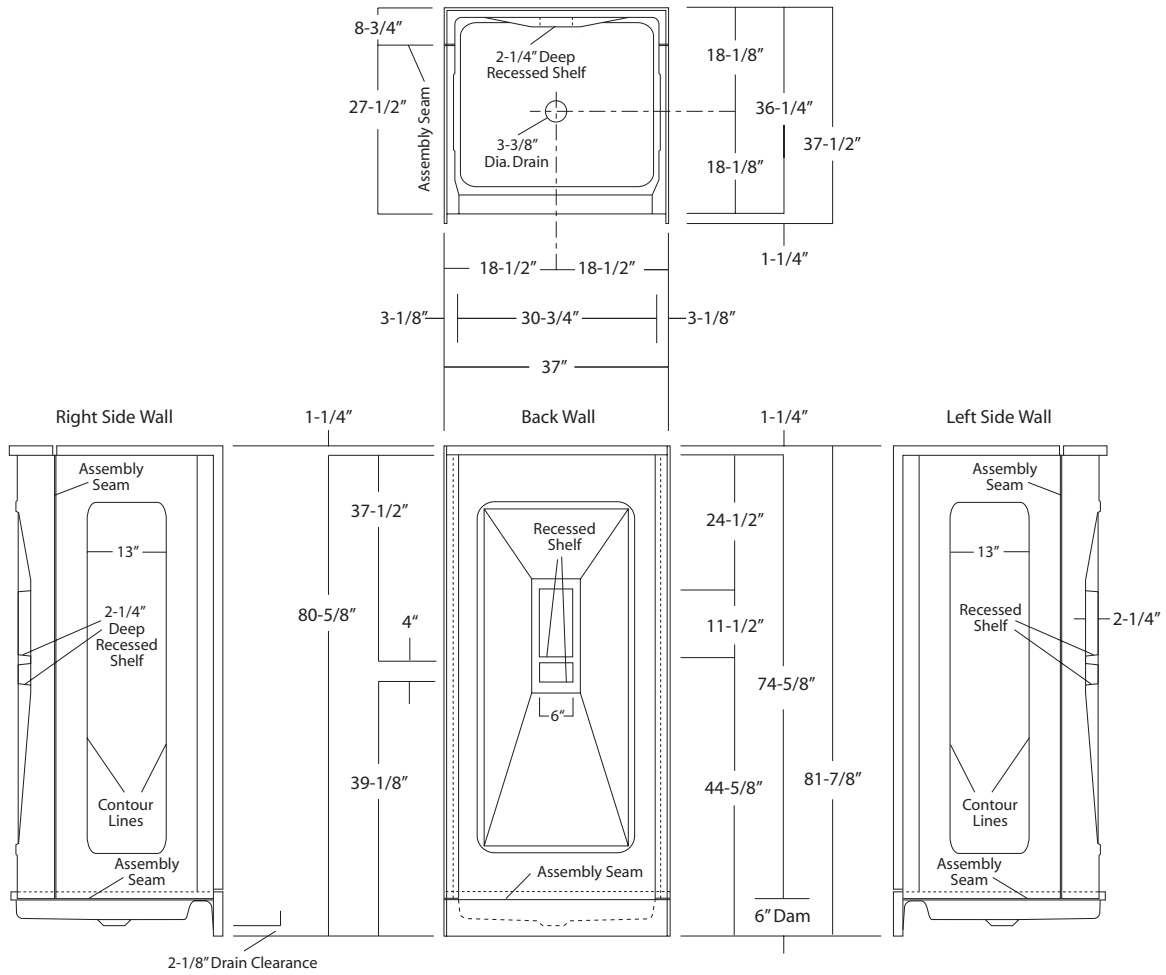

SHOWER STALL

Oasis

MULTI-PIECE MODEL

SH-P-36 (4-pc)

Rough-In Dimensions

37" wide x 37-1/2" deep x 81-7/8" high

Finished Dimensions

37" wide x 36-1/4" deep x 80-5/8" high

Unit Features

- Four - Piece Fiberglass Composite Construction
- Sanitary Grade Polyester Gelcoat Surface
- 3-3/8" Dia. Center Drain (see reverse side for location)
- Molded Soap Ledge and Accessory Nook
- Acrylic Towel Rod
- Textured Floor Pattern
- Balsa Wood Core Floor Structure

Special Notes

- Unit Temporarily Assembled for Shipping

SH-P-36

Shower Module

Order No.: SH-P-36

37" x 36-1/4", four-piece gelcoated fiberglass corner shower stall with 6" dam, wall surround, and center drain.

Dimensions shown are maximum. Due to the nature of the materials involved, actual unit dimensions can vary (tolerances: +0 / -3/8 inch). Oasis reserves the right to modify or discontinue product and/or associated equipment without prior written or verbal notification or obligation.