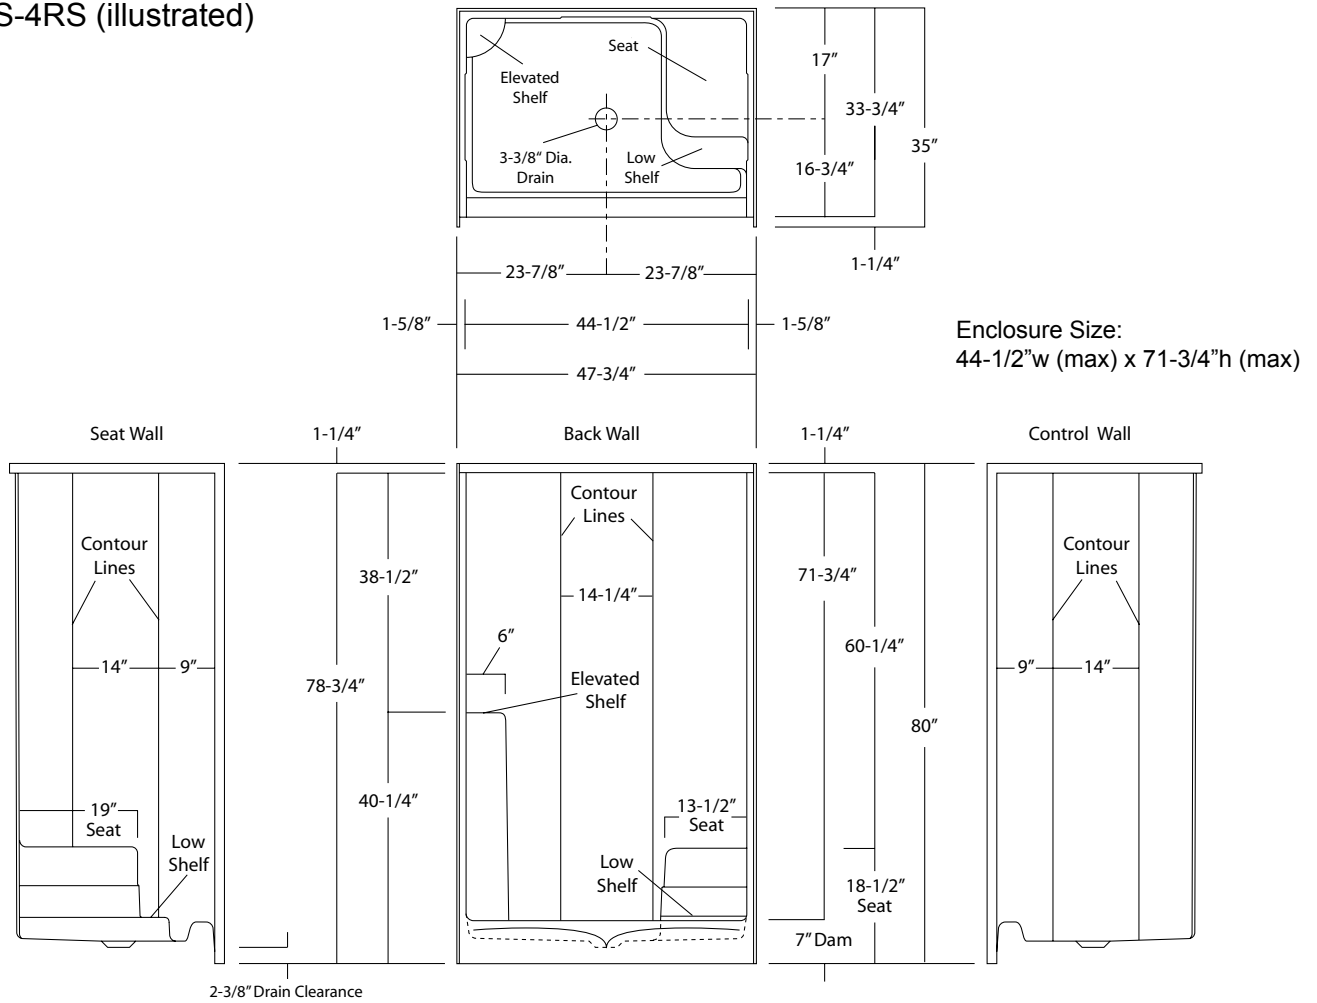

SHOWER STALL

Oasis

47-3/4 INCH MODEL

SH-MS-4 (single seat)

Rough-In Dimensions

47-3/4" wide x 35" deep x 80" high

Finished Dimensions

47-3/4" wide x 33-3/4" deep x 78-3/4" high

Unit Features

- One - Piece Fiberglass Composite Construction
- Sanitary Grade Polyester Gelcoat Surface
- 3-3/8" Dia. Center Drain (see reverse side for location)
- Elevated Corner Shelf
- Single, Contoured Seat with Lower Level Front Shelf
- Textured Floor Pattern
- Balsa Wood Core Floor Structure

SH-MS-4RS (illustrated)

Shower Module

Order No.: SH-MS-4RS (Right seat)
SH-MS-4LS (Left seat)

47-3/4" x 33-3/4", one-piece gelcoated fiberglass shower stall with a single right or left hand corner seat, 7" dam, wall surround, and center drain.

Photographic images may include optional components and appear different than actual product. Dimensions shown are maximum. Due to the nature of the materials involved, actual unit dimensions can vary (tolerances: +0 / -3/8 inch). Oasis reserves the right to modify or discontinue product and/or associated equipment without prior written or verbal notification or obligation.