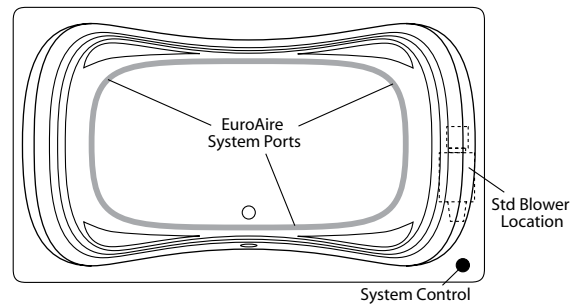

Order Number / Description

AR3 *EuroAire System* (3*) includes: (46) Perimeter air ports, electronic system control, and a 12.0 amp, 600-watt blower with ceramic heater.

6J-AR3 *EuroFlo & EuroAire System* (3*) on a single unit with an enhanced electronic control.

Notes (1*) Factory installed options
 (2*) Includes system control upgrade
 (3*) Available on acrylic models only
 (4*) Upgrade from manual back-jet array

Sump Dimen: 57-1/2" long x 30" wide x 20-1/2" deep
 Sump Capacity: 105 gal. (unoccupied - to overflow)
 Whirlpool Operating: 54 gal.

EuroFlo System

EuroAire System

Combination EuroFlo / EuroAire System

Photographic images may include optional components and appear different than actual product.
 Dimensions shown are maximum. Due to the nature of the materials involved, actual unit dimensions can vary (tolerances: +0 / -3/8 inch).
 Oasis reserves the right to modify or discontinue product and/or associated equipment without prior written or verbal notification or obligation.