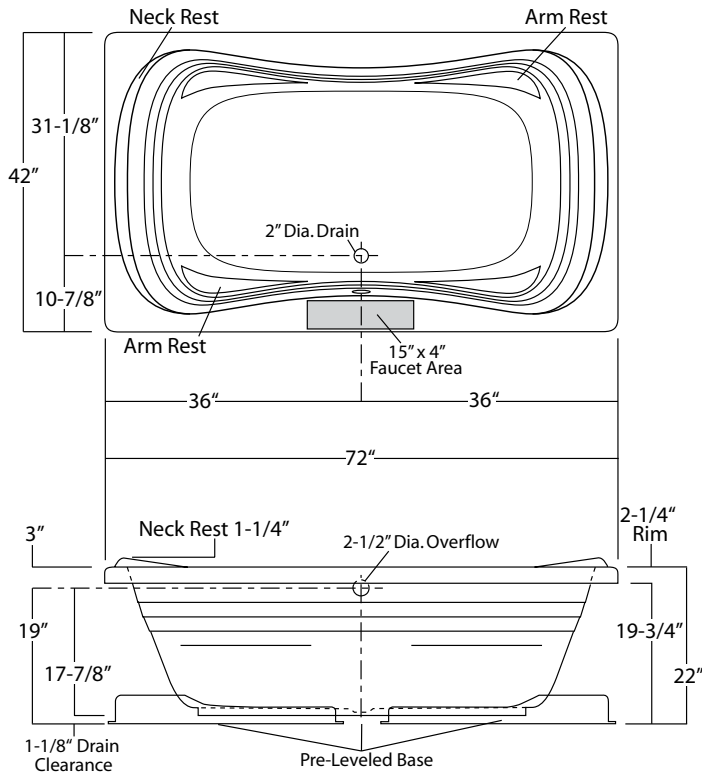

Order Number / Description

6J *EuroFlo System* includes: 6-Adjustable jets, 6-jet Back Jet Array w/ manual control, Aromatherapy diffuser, Chromatherapy light, low water sensor, twin air controls, electronic system control w/ timer, and 13.5 amp pump/motor.

Options: In-Line Heater (1*) (order: ILH)
Ozone Generator (1*) (order: OZG)
Manual Pillow Neck Jet (1*) (order: PNJ)
(white cover std., black cover on dark units)
Electronic Back-Jet (1*, 2*, 4*) (order: BJA-ES)
Trim Upgrade (1*)
Brushed (satin) Nickel (order: 6J-SNK)
Alternate Pump/Blower Location (1*) (order: MP/B)

Order Number / Description

AR3 *EuroAire System* (3*) includes: (46) Perimeter air ports, electronic system control, and a 12.0 amp, 600-watt blower with ceramic heater.

6J-AR3 *EuroFlo & EuroAire System* (3*) on a single unit with an enhanced electronic control.

Notes (1*) Factory installed options
(2*) Includes system control upgrade
(3*) Available on acrylic models only
(4*) Upgrade from manual back-jet array