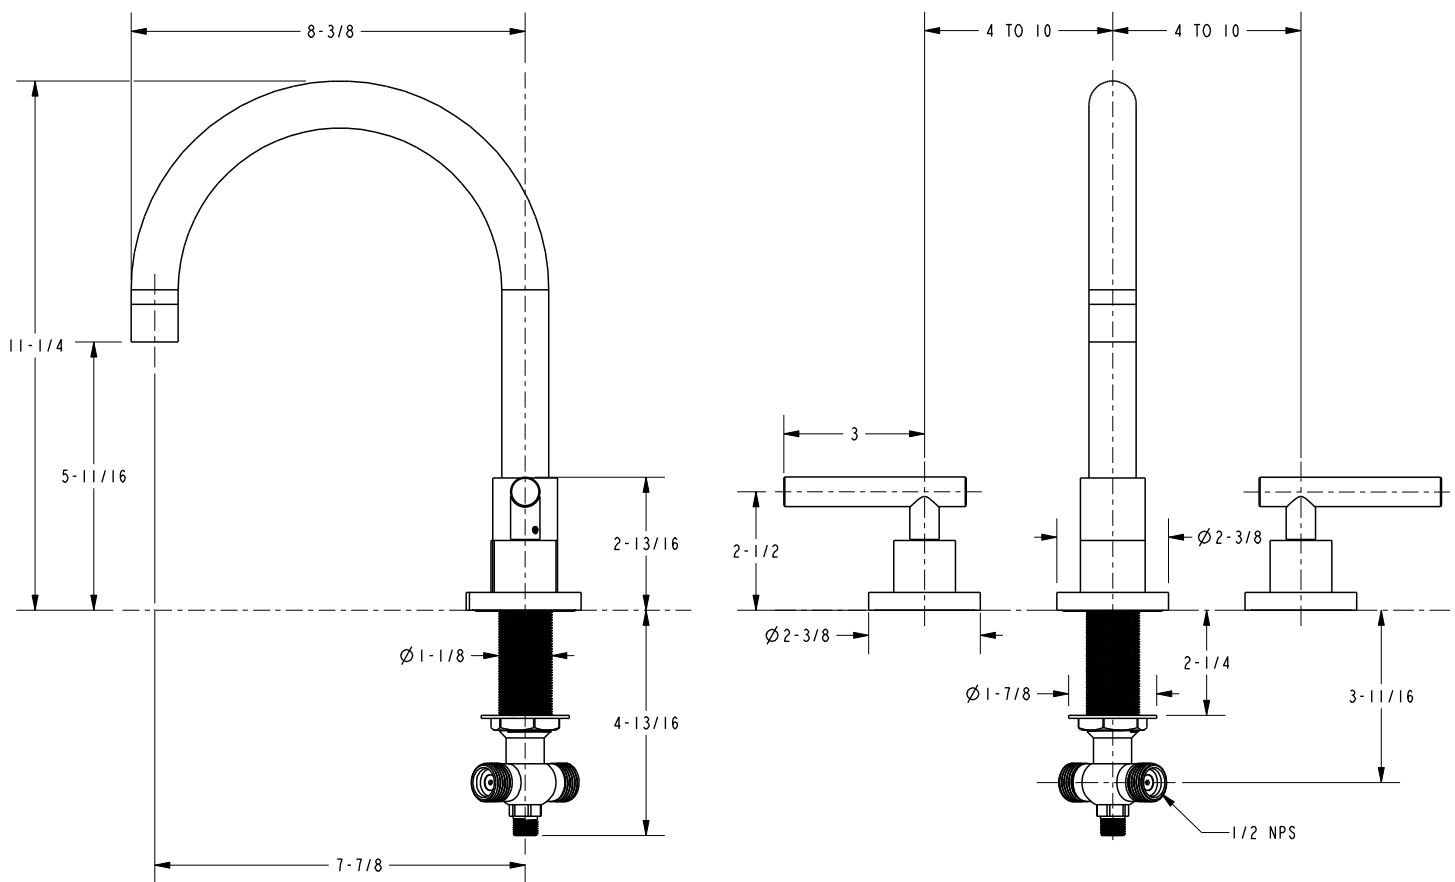

EAST LINEAR

Features

- Solid brass construction
- Brass valve bodies
- Quarter-turn washerless ceramic disc valve cartridges
- ADA compliant contemporary lever handles
- Swivel spout assembly with integral diverter fitting
- Solid brass pull-out sidespray
- 5-11/16" (14.4 cm) spout height at outlet
- 7-7/8" (20.0 cm) spout reach (c-c)
- For 8" (20.3 cm) centers - Maximum 20" (50.8 cm)
- 1.8 gallons (6.8 liters) per minute maximum flow rate

Product Specification:

Add "Color / Finish" suffix to Model number, below.

The Two-Handle Kitchen Faucet with Sidespray shall be made of solid brass construction. Faucet shall incorporate a swivel spout assembly with integral sidespray diverter fitting and feature brass valve bodies with quarter-turn washerless ceramic disc valve cartridges. Faucet shall have a 1.8 gallons (6.8 liters) per minute maximum flow rate. Product shall be for 8" (20.3 cm) centers - Maximum 20" (50.8 cm). Product shall incorporate a 5-11/16" (14.4 cm) spout height at outlet and a 7-7/8" (20.0 cm) spout reach (c-c). Faucet shall incorporate ADA compliant contemporary lever handles. Two-Handle Kitchen Faucet with Sidespray shall be Newport Brass Model 9911L/____ .

9911L

Product Dimensions (units are in inches)

East Linear Two-Handle Kitchen Faucet with Sidespray
9911L

page 2 of 2 spec_9911L

NEWPORT BRASS
Flawless Beauty. From Faucet to Finish.™

t: 949.417.5207 | www.newportbrass.com