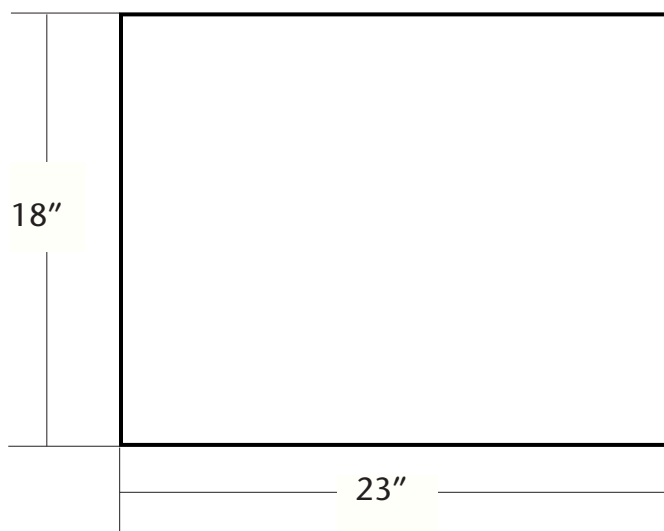

### PRODUCT DETAILS

- 23" w x 18" d x 19.5" h
- FSC\* certified Bamboo with solid Bamboo and Poplar substrate
- Woven Strand Bamboo inlay
- Integral Top
- Low VOC polyurethane finish