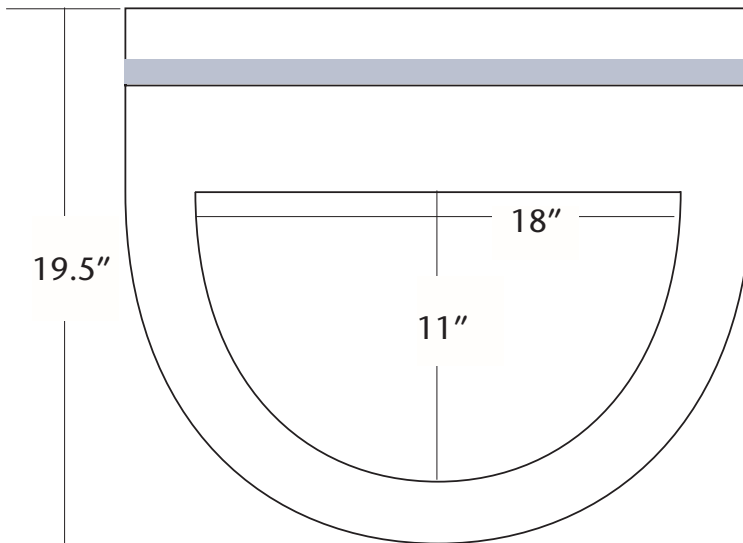

Halcyon Vanity

RENEWAL SERIES

FRONT VIEW

PRODUCT DETAILS

- 23" w x 18" d x 19.5" h
- FSC* certified Bamboo with solid Bamboo and Poplar substrate
- Woven Strand Bamboo inlay
- Integral Top
- Low VOC polyurethane finish

INSTALLATION

- Wall Mount - integrated French cleat for easy installation
- Combine with lavatory sinks: Maestro Petit, Maestro Sonata Petit, and Rolled Baby Classic

COORDINATING PRODUCTS

- Decorative Bottle Trap
- *Sink and drain sold separately*

IMPORTANT

Due to the handcrafted nature of this product, it will vary in finish, texture, and other details. Dimensions may vary up to 1/2".

* Forest Stewardship Council