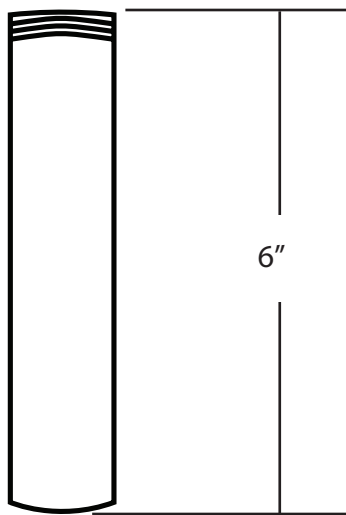

## SPECIFICATIONS

### 1.5" Tear Drop Drain

DR150-BN (Brushed Nickel)  
DR150-ORB (Oil Rubbed Bronze)  
DR150-WC (Weathered Copper)

#### PRODUCT DETAILS

- \* Fits 1.5" drain opening
- \* 9 hole lavatory drain provides superior water flow
- \* Maximum threading for easy installation
- \* All exposed parts are plated
- \* Overall length when assembled is 8 1/4"