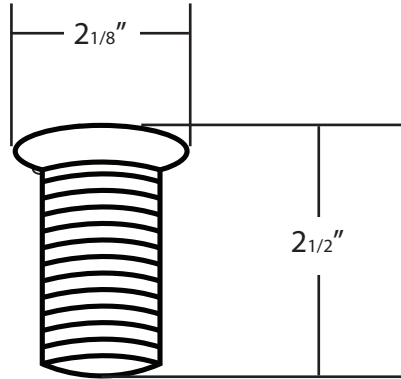

## SPECIFICATIONS

### 1.5" Tear Drop Drain

DR150-BN (Brushed Nickel)  
DR150-ORB (Oil Rubbed Bronze)  
DR150-WC (Weathered Copper)

#### PRODUCT DETAILS

- \* Fits 1.5" drain opening
- \* 9 hole lavatory drain provides superior water flow
- \* Maximum threading for easy installation
- \* All exposed parts are plated
- \* Overall length when assembled is 8 1/4"