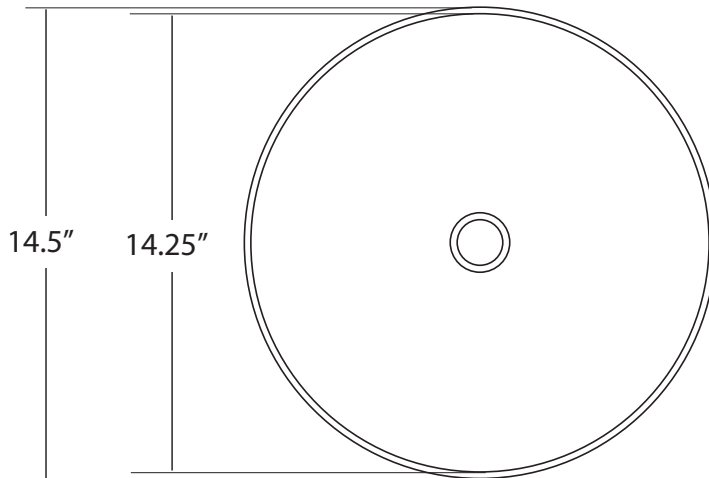

## SPECIFICATIONS

#### PRODUCT DETAILS

- 14.5" x 3.75" OD
- 14.25" x 3.5" ID
- Hand hammered 15 gauge recycled copper
- 1.5" drain opening
- Dimensions are not exact and may vary  $\pm 1/2$ "