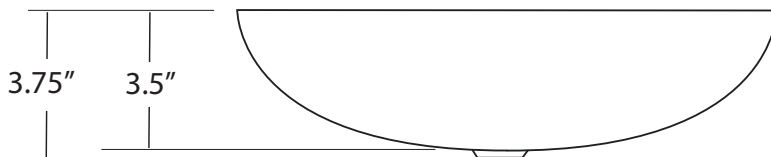

STANDARDS COMPLIANCE

- IAPMO Listed / cUPC

IMPORTANT

Due to the handcrafted nature of this product, it will vary in finish, texture, hammering, and other details. Dimensions may vary up to $1/2$ ". We strongly recommend that you wait for the actual product before making any installation cuts.