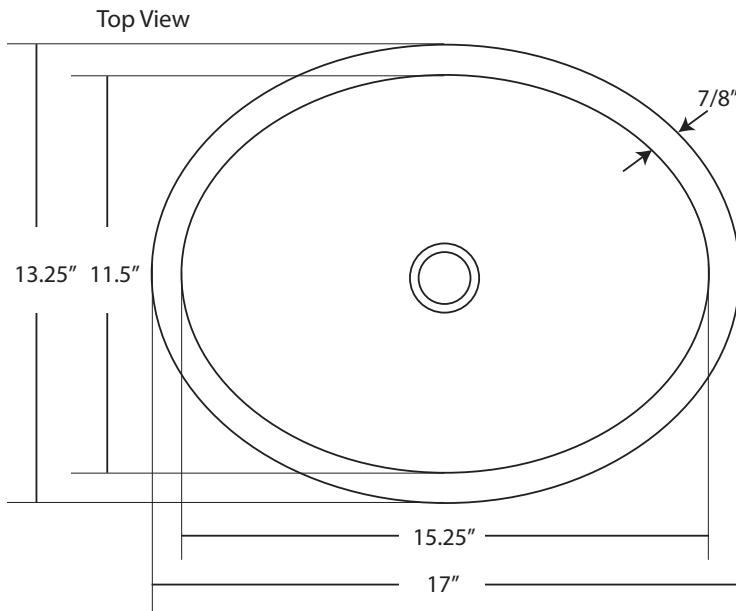

*SPECIFICATIONS FOR*  
**OVAL**

CPS148- Natural  
CPS248- Antique  
CPS548- Brushed Nickel

**PRODUCT DETAILS**

- \* 17" x 13.25" x 7.5" OD
- \* 15.25" x 11.5" x 7" ID
- \* Hand hammered 16 gauge recycled copper
- \* 1.5" drain opening
- \* Dimensions are not exact and may vary  $\pm 1/2"$

**INSTALLATION**

- \* Lavatory
- \* Universal Mount

**COORDINATING PRODUCTS**

- \* Drains: DR120, DR150 or DR160

**STANDARDS COMPLIANCE**

- \* IAPMO Listed / cUPC

**IMPORTANT**

Due to the handcrafted nature of this product, it will vary in finish, texture, hammering, and other details. Dimensions may vary up to 1/2". We strongly recommend that you wait for the actual product before making any installation cuts.