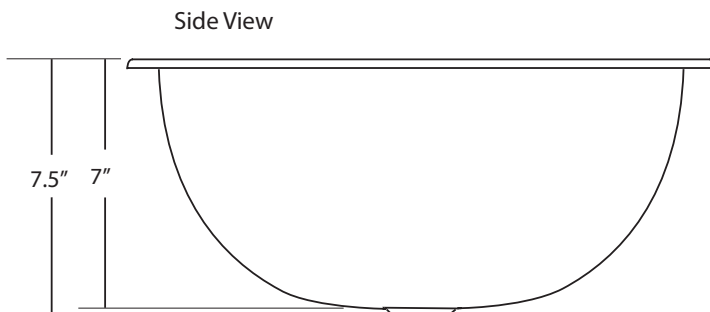

*SPECIFICATIONS FOR*  
**OVAL**

CPS148- Natural  
CPS248- Antique  
CPS548- Brushed Nickel

**PRODUCT DETAILS**

- \* 17" x 13.25" x 7.5" OD
- \* 15.25" x 11.5" x 7" ID
- \* Hand hammered 16 gauge recycled copper
- \* 1.5" drain opening
- \* Dimensions are not exact and may vary  $\pm 1/2"$

**INSTALLATION**

- \* Lavatory
- \* Universal Mount

**COORDINATING PRODUCTS**

- \* Drains: DR120, DR150 or DR160

**STANDARDS COMPLIANCE**

- \* IAPMO Listed / cUPC

**IMPORTANT**

Due to the handcrafted nature of this product, it will vary in finish, texture, hammering, and other details. Dimensions may vary up to 1/2". We strongly recommend that you wait for the actual product before making any installation cuts.