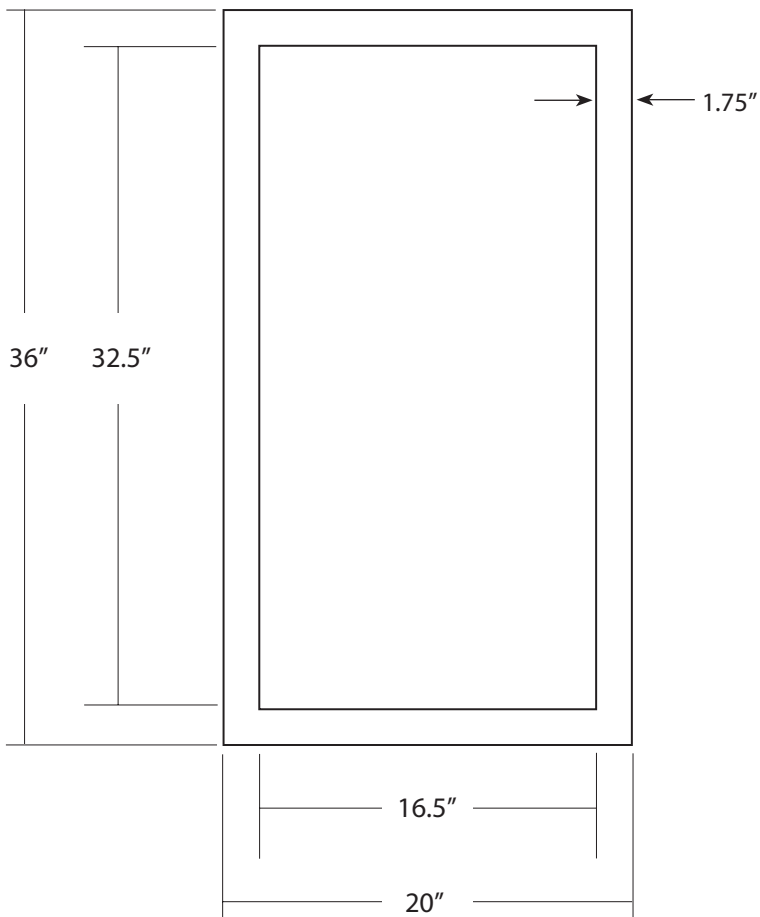

SPECIFICATIONS

Small Milano Mirror

CPM294- Antique
CPM94- Tempered

PRODUCT DETAILS

- * 20" x 36" OD
- * Hand hammered recycled copper
- * Tempered finish
- * Beveled glass
- * Dimensions are not exact and may vary $\pm 1/2"$

INSTALLATION

- * Vertical or horizontal
- * Tabs for hanging integrated into back of frame

IMPORTANT

Due to the handcrafted nature of this product, it will vary in finish, texture, hammering, and other details. Dimensions may vary up to $1/2"$.