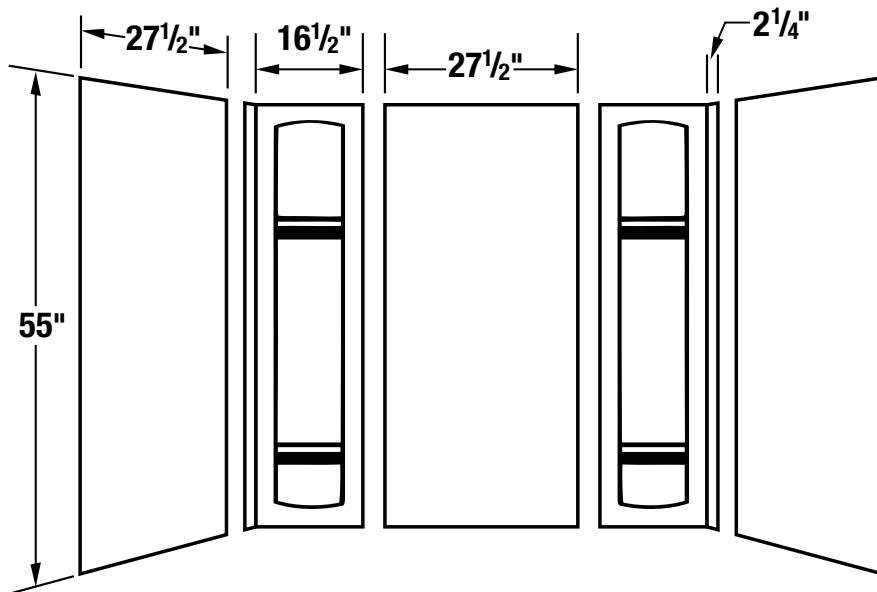

SEE PAGE 2 FOR A LIST OF ACCESSORIES! ▶

**Design features:**

- Formed from high-grade thermoplastic
- Ideal for new or remodel projects...fits all Topaz™ Fiberglass Bathtubs, as well as standard 30" x 60" bathtubs of other manufacturers.
- Panels can be trimmed to simplify installation in out-of-plumb alcoves or for installing DURATRIM® window kits
- Includes four large, molded-in, self-draining shelf ideal for shampoo, soap, etc.
- Five panel wall system with seamless corner panels and overlapping edges, create a watertight wall surround.
- Adhesive mounts to drywall or like surfaces
- Available in white.
- Smooth, colorfast satin finish, resists scuffs.
- Mold and mildew-resistant...easy to clean

**Specifications**

Model	Color	Fits Bathtub	UPC
950	White	30" x 60"	6 71031 00235 8

**General:** Furnish and install per plans, DURAWALL® Bathtub Walls model 950, as manufactured by E.L. Mustee & Sons, Inc. The white thermoplastic wall system shall be 5-piece construction with four built-in shelves and seamless, overlapping corner panels.

Requires three to five 11 oz. cartridges of panel adhesive labeled for bonding to Bathtub and Shower walls.

Don't use adhesive containing tar, asphalt, lacquer thinner or toluene.

▶ **TOPAZ™ Premium Fiberglass Bathtubs, 30"x 60"**

Model No.	Size	UPC
390.305	18"	6 71031 00452 9
390.301	24"	6 71031 00359 1
390.306	36"	6 71031 00434 5
390.307	42"	6 71031 00435 2
390.302	48"	6 71031 00360 7